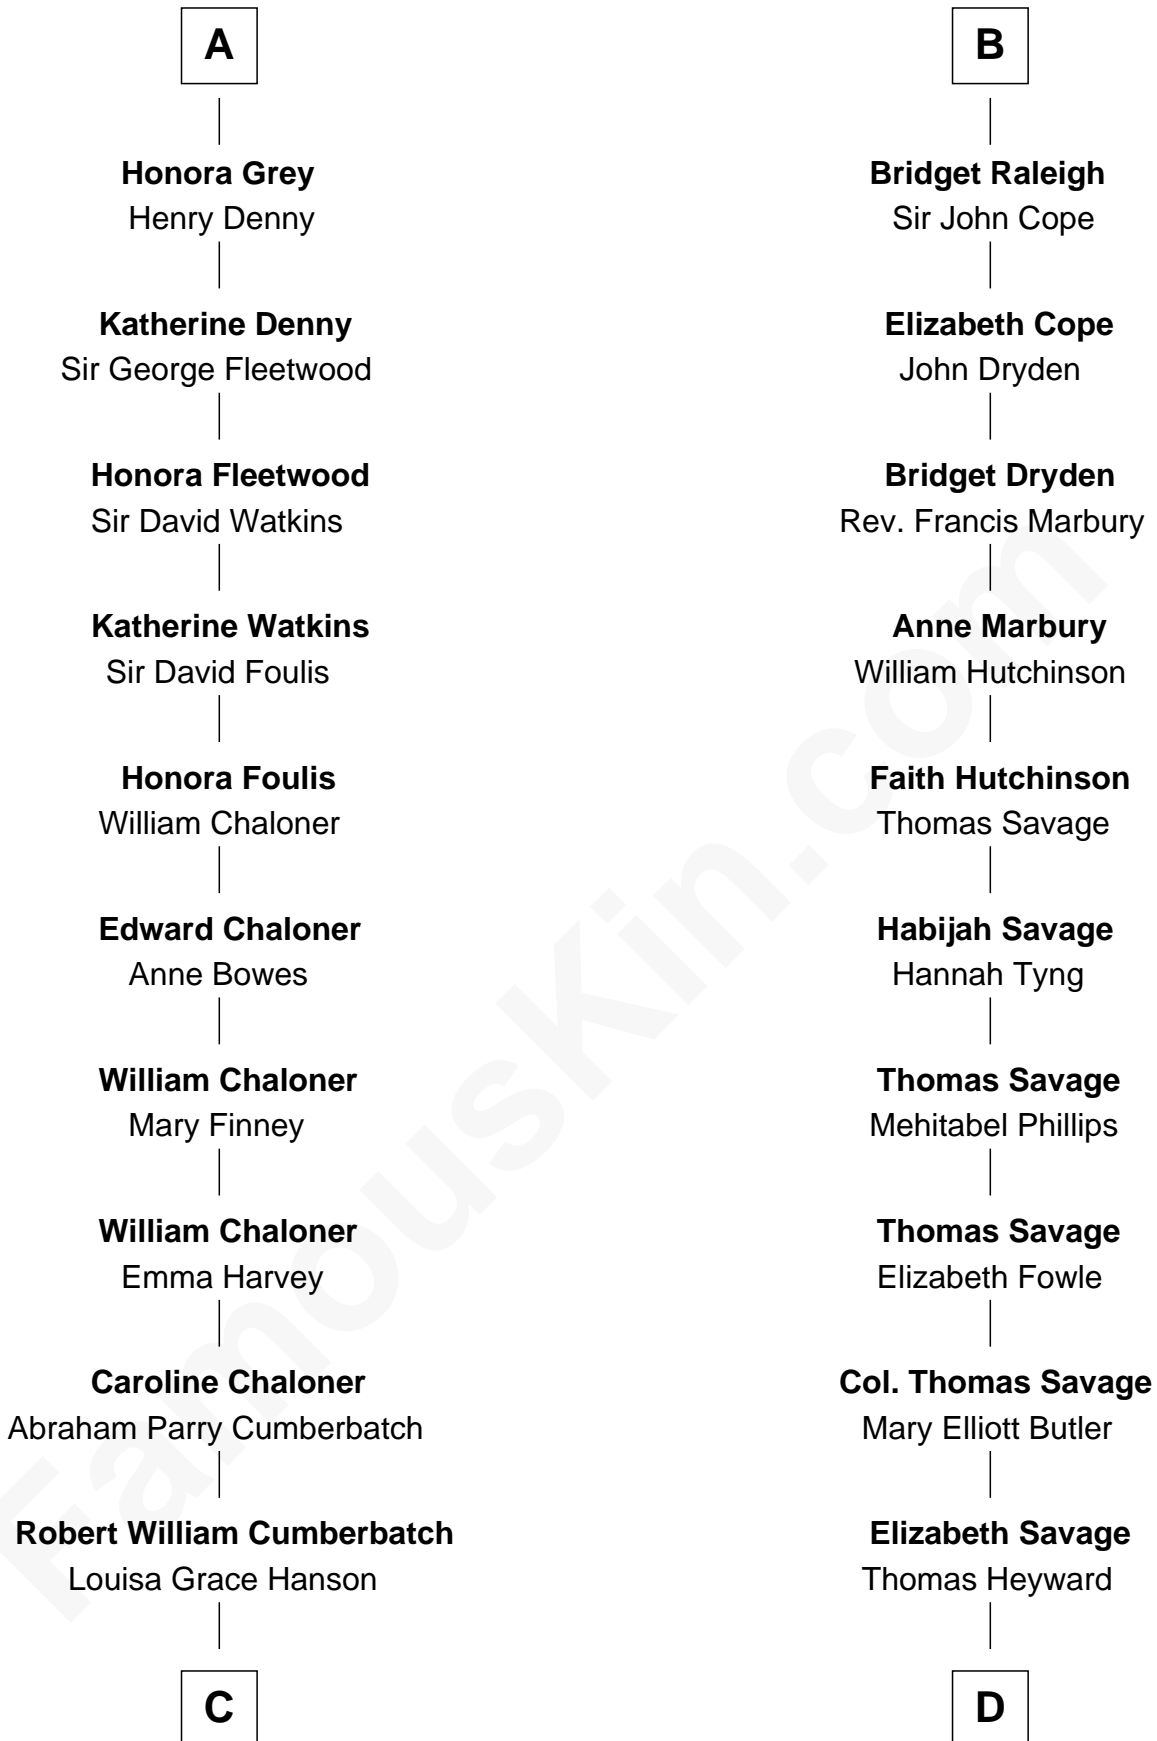

## Relationship Chart of

**Benedict Cumberbatch**

*Movie, Television and Stage Actor*

20th cousin 1 time removed of

**DuBose Heyward**

*Author of Porgy (Porgy & Bess)*

**Hugh le Despencer**

Eleanor de Clare

**Henry Beaufort**

Joan Hill

**Charles Somerset**

Elizabeth West

**Mary Somerset**

Sir William Grey

**A**

**Sir Edward le Despencer**

William Raleigh

**Sir Edward Raleigh**

Margaret Verney

**Sir Edward Raleigh**

Anne Chamberlayne

**B**

**C**

**Henry Alfred Cumberbatch**

**Thomas Heyward**

Ann Eliza Cuthbert

**Thomas Savage Heyward**

Georgianna Hasell

**Thomas Savage Heyward**

Louisa Watkins

**Edwin Watkins Heyward**

Jane Screven DuBose