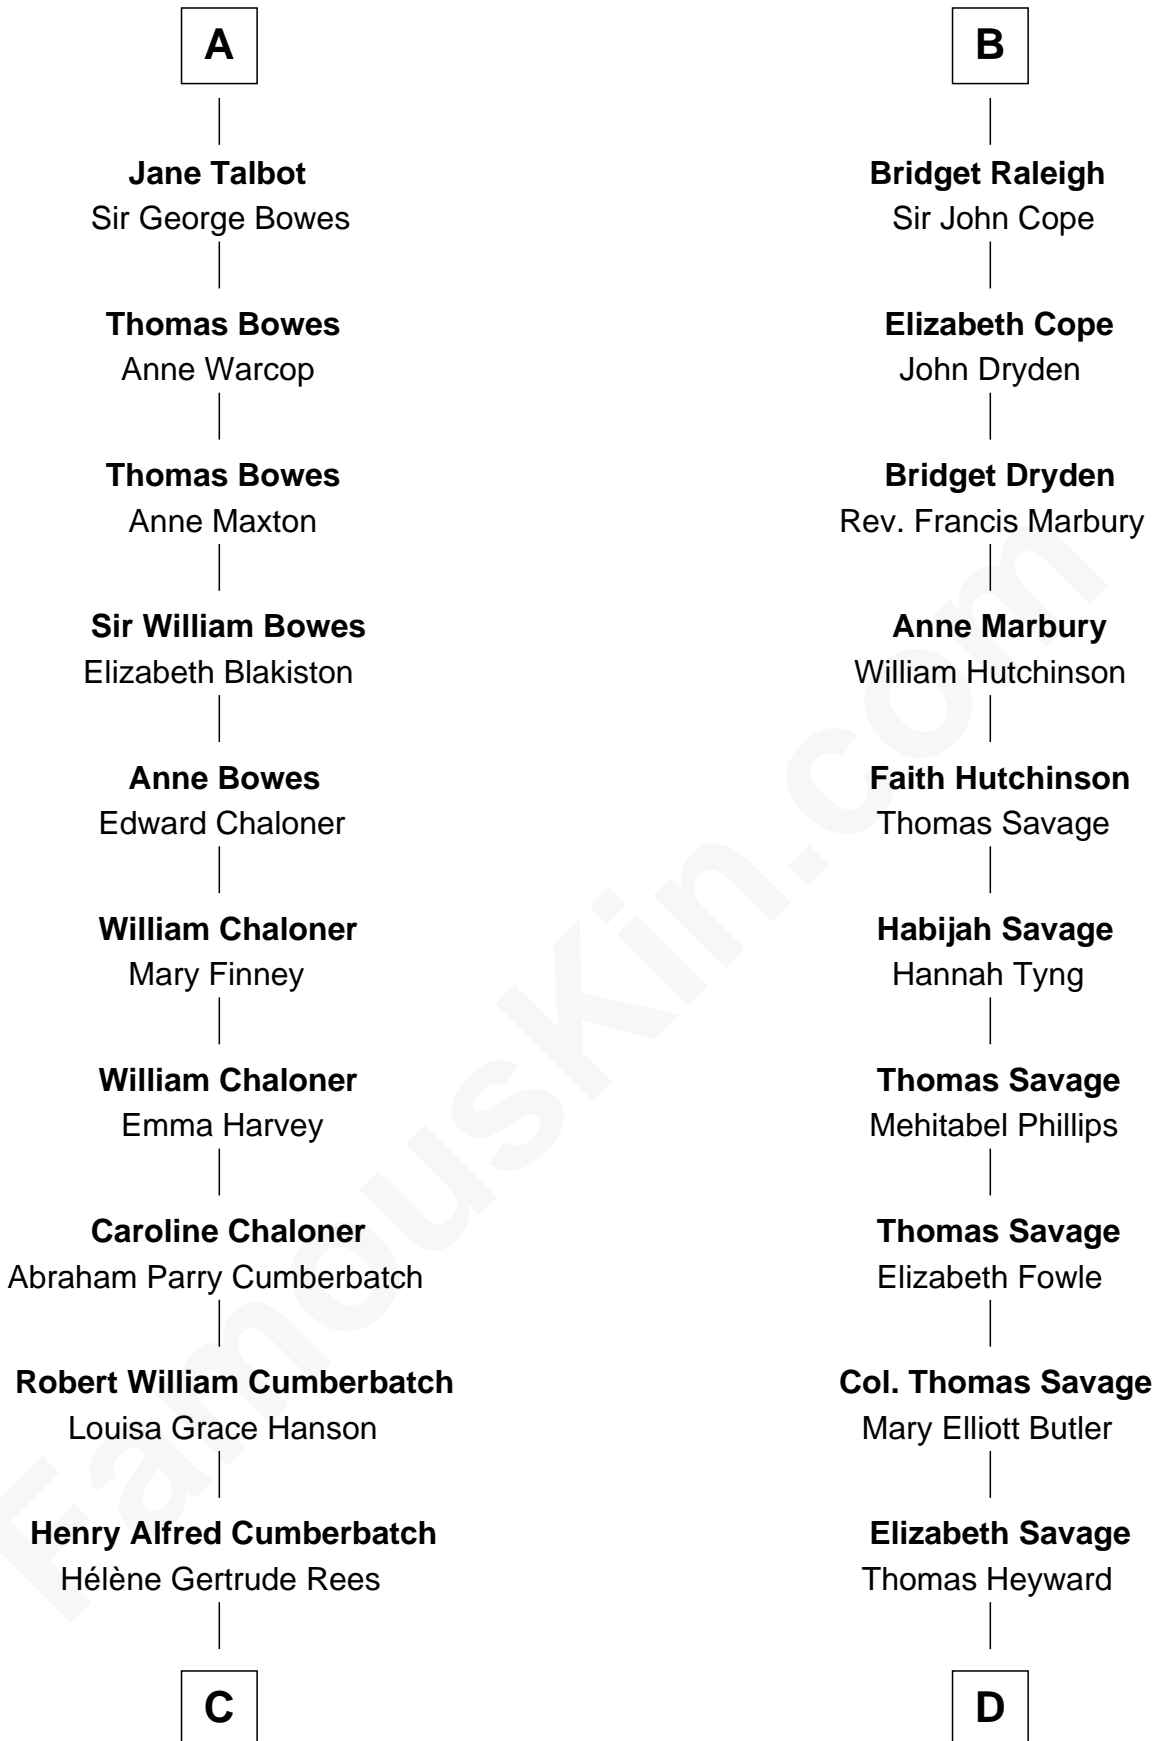

# FamousKin.com Relationship Chart of

**Benedict Cumberbatch**

*Movie, Television and Stage Actor*

19th cousin 2 times removed of

**DuBose Heyward**

*Author of Porgy (Porgy & Bess)*

**C**

**Henry Carlton Cumberbatch**

Pauline Ellen Laing Congdon

**Timothy Carlton Congdon Cumberbatch**

Wanda Ventham

**Benedict Cumberbatch**

*Movie, Television and Stage Actor*

**D**

**Thomas Heyward**

Ann Eliza Cuthbert

**Thomas Savage Heyward**

Georgianna Hasell

**Thomas Savage Heyward**

Louisa Watkins

**Edwin Watkins Heyward**

Jane Screven DuBose

**DuBose Heyward**

*American Novelist*