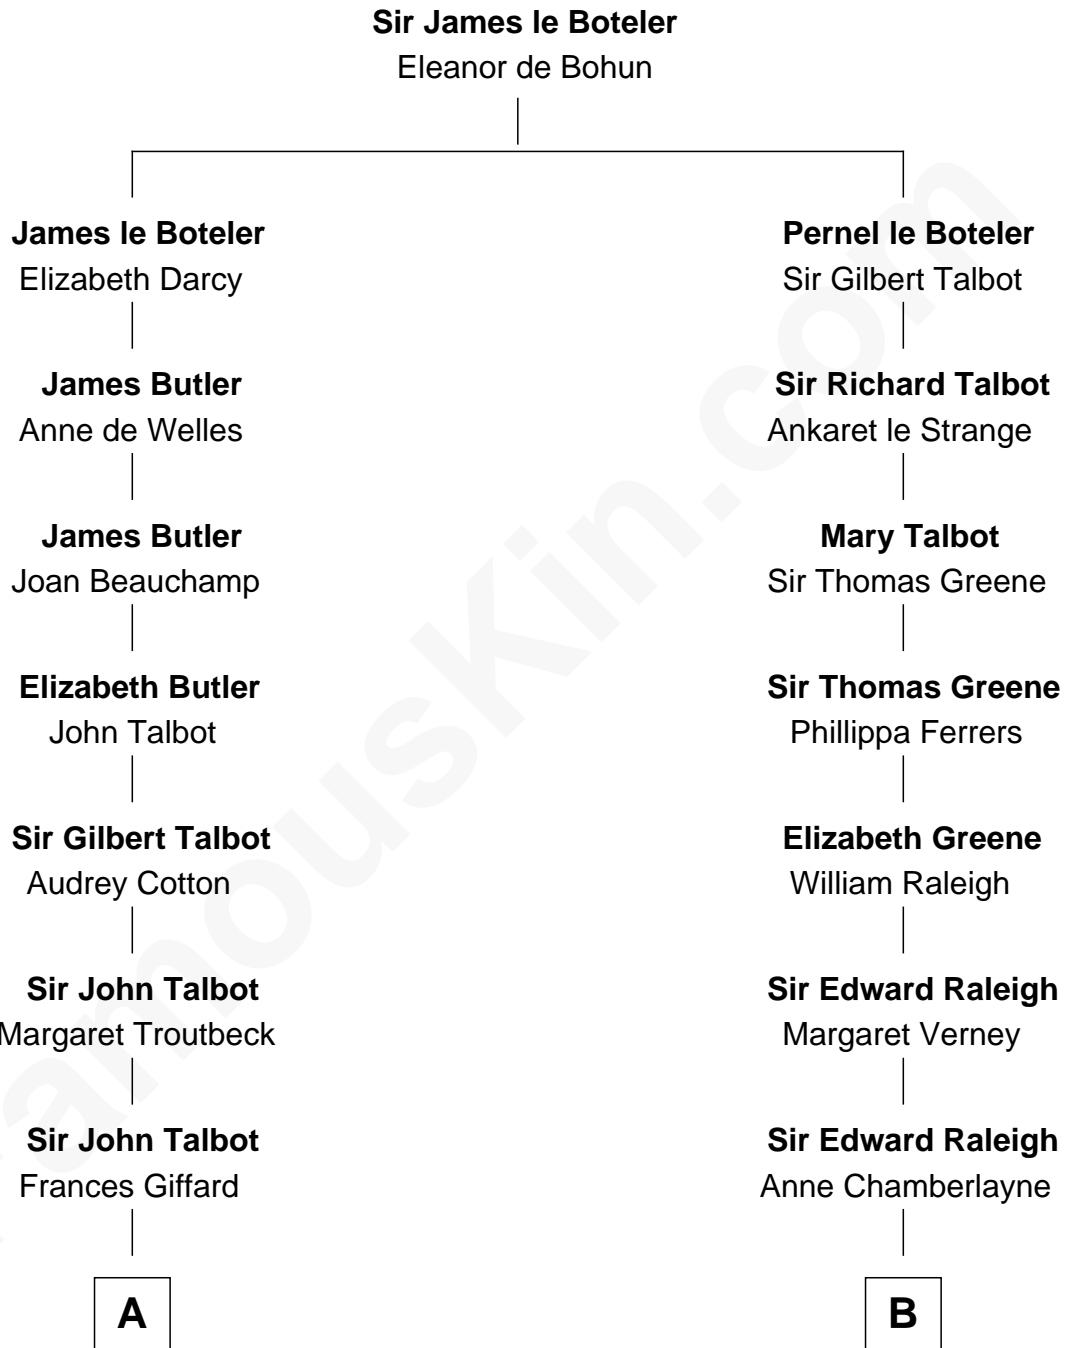

# FamousKin.com Relationship Chart of

**Benedict Cumberbatch**

*Movie, Television and Stage Actor*

19th cousin 2 times removed of

**DuBose Heyward**

*Author of Porgy (Porgy & Bess)*

**C**

**Henry Carlton Cumberbatch**

Pauline Ellen Laing Congdon

**Timothy Carlton Congdon Cumberbatch**

Wanda Ventham

**Benedict Cumberbatch**

*Movie, Television and Stage Actor*

**D**

**Thomas Heyward**

Ann Eliza Cuthbert

**Thomas Savage Heyward**

Georgianna Hasell

**Thomas Savage Heyward**

Louisa Watkins

**Edwin Watkins Heyward**

Jane Screven DuBose

**DuBose Heyward**

*American Novelist*