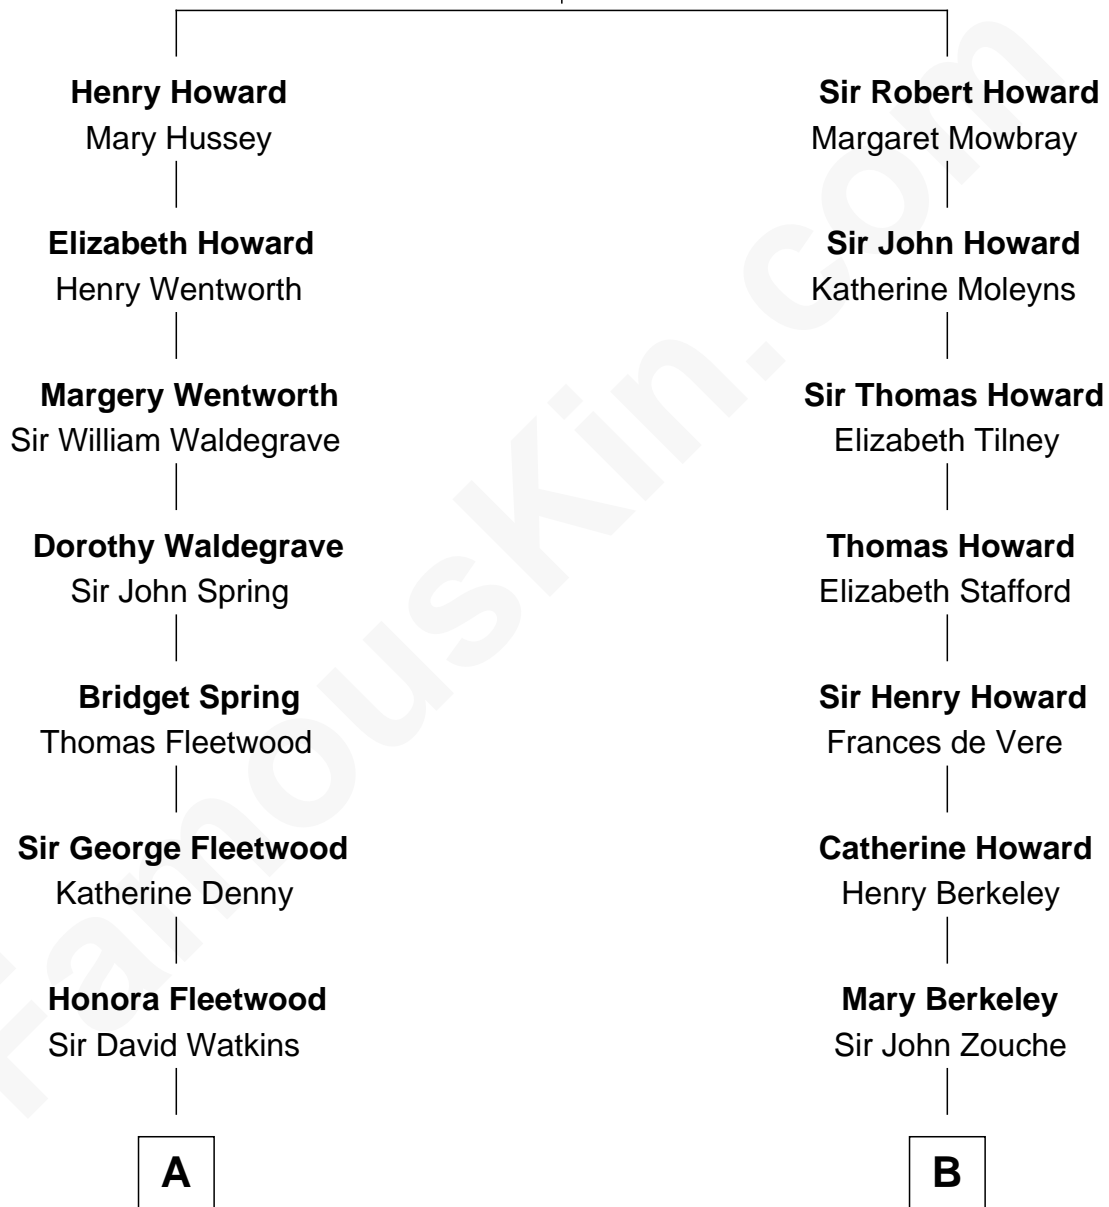

Sir John Howard

Alice Tendring