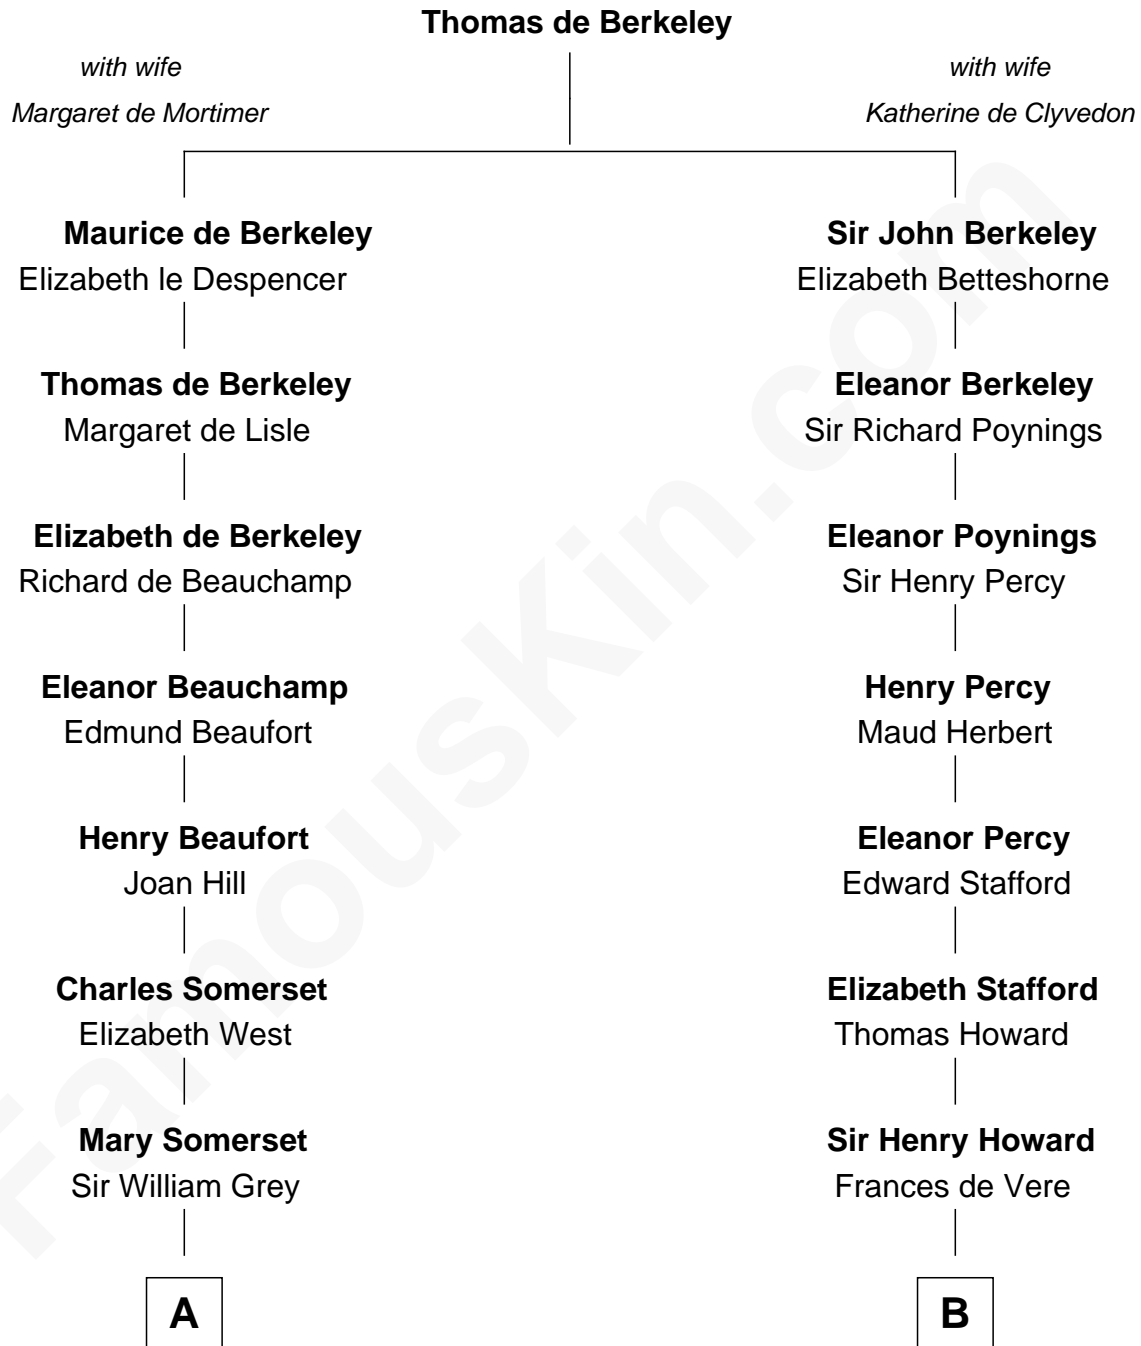

FamousKin.com

Relationship Chart of

Benedict Cumberbatch

Movie, Television and Stage Actor

16th cousin 4 times removed of

Francis Scott Key

Author of "The Star Spangled Banner"

C

Henry Alfred Cumberbatch

Hélène Gertrude Rees

Henry Carlton Cumberbatch

Pauline Ellen Laing Congdon

Timothy Carlton Congdon Cumberbatch

Wanda Ventham

Benedict Cumberbatch

Movie, Television and Stage Actor