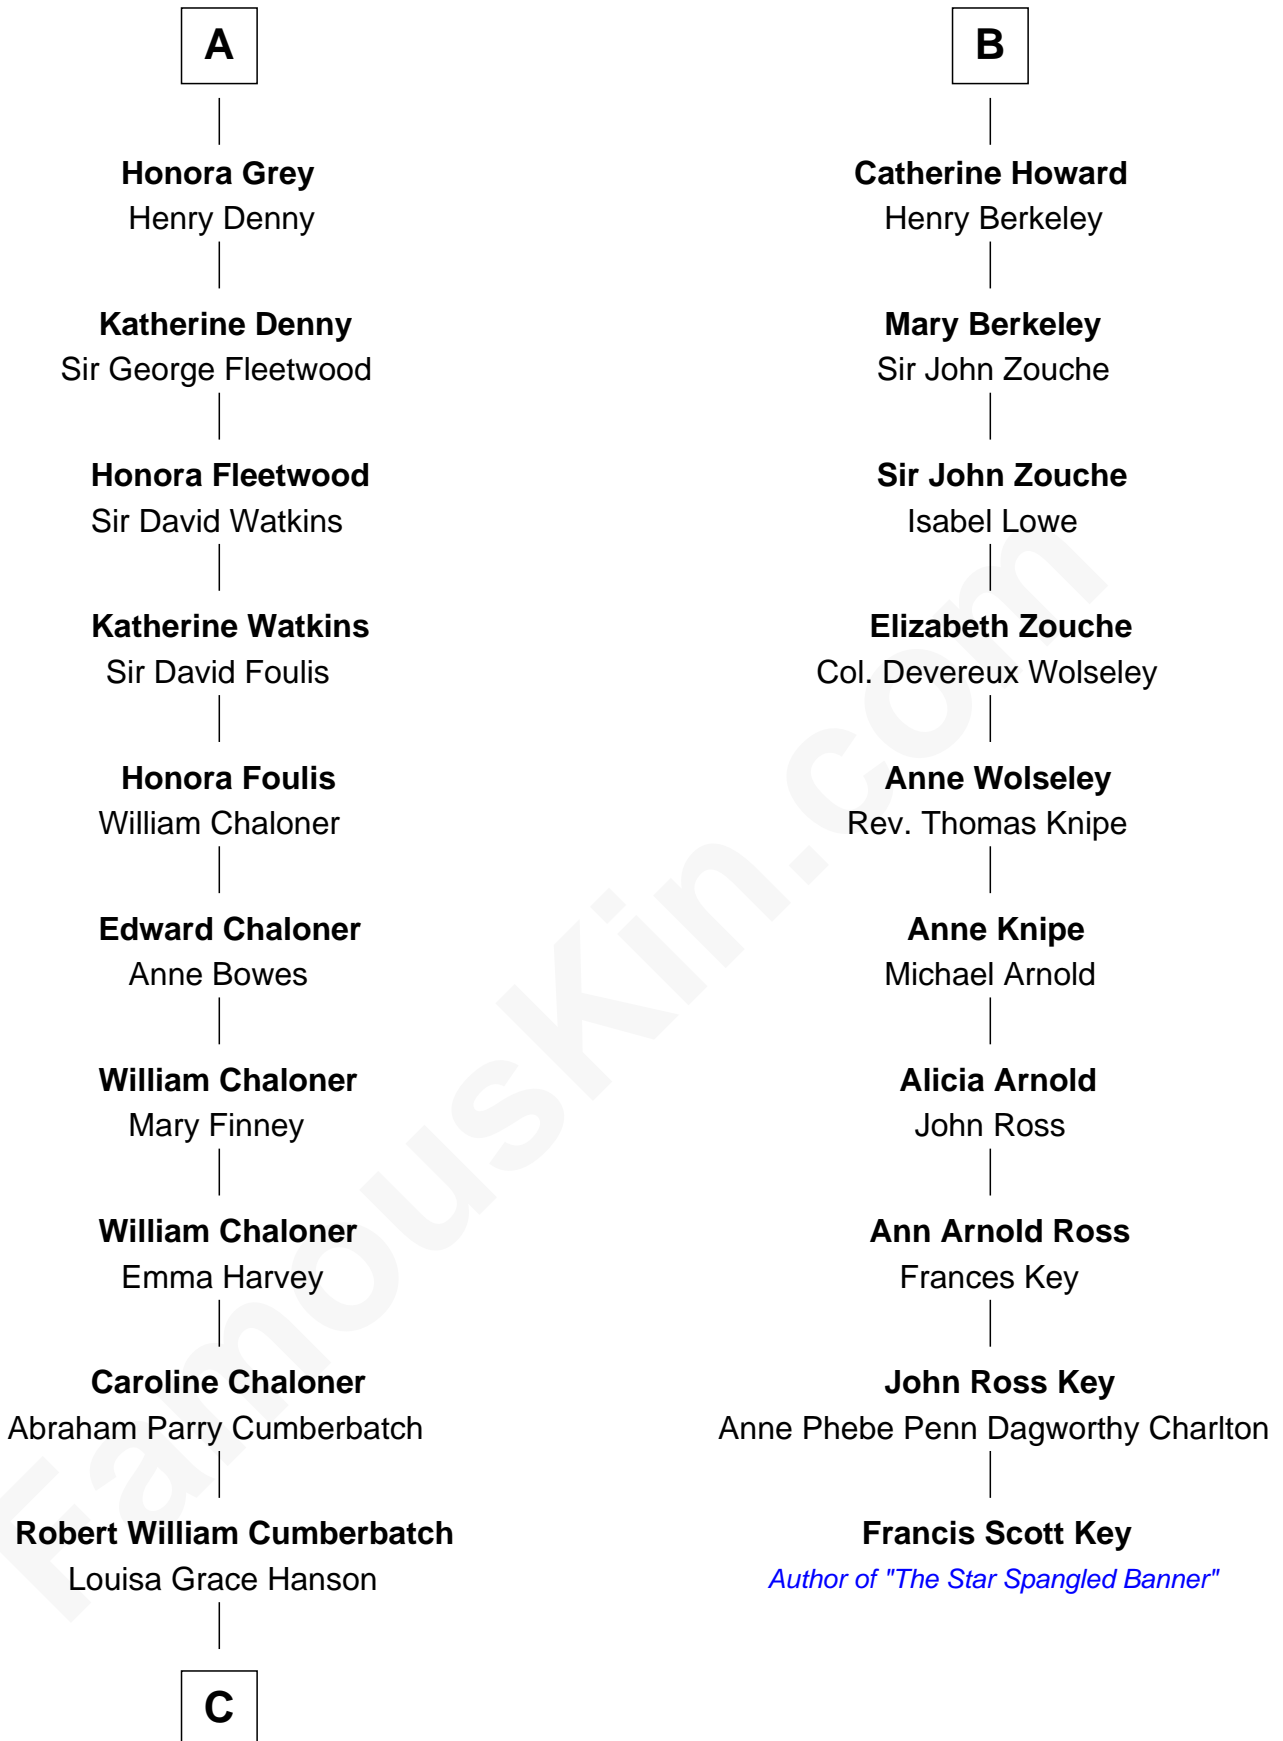

FamousKin.com

Relationship Chart of

Benedict Cumberbatch

Movie, Television and Stage Actor

16th cousin 4 times removed of

Francis Scott Key

Author of "The Star Spangled Banner"

C

Henry Alfred Cumberbatch

Hélène Gertrude Rees

Henry Carlton Cumberbatch

Pauline Ellen Laing Congdon

Timothy Carlton Congdon Cumberbatch

Wanda Ventham

Benedict Cumberbatch

Movie, Television and Stage Actor