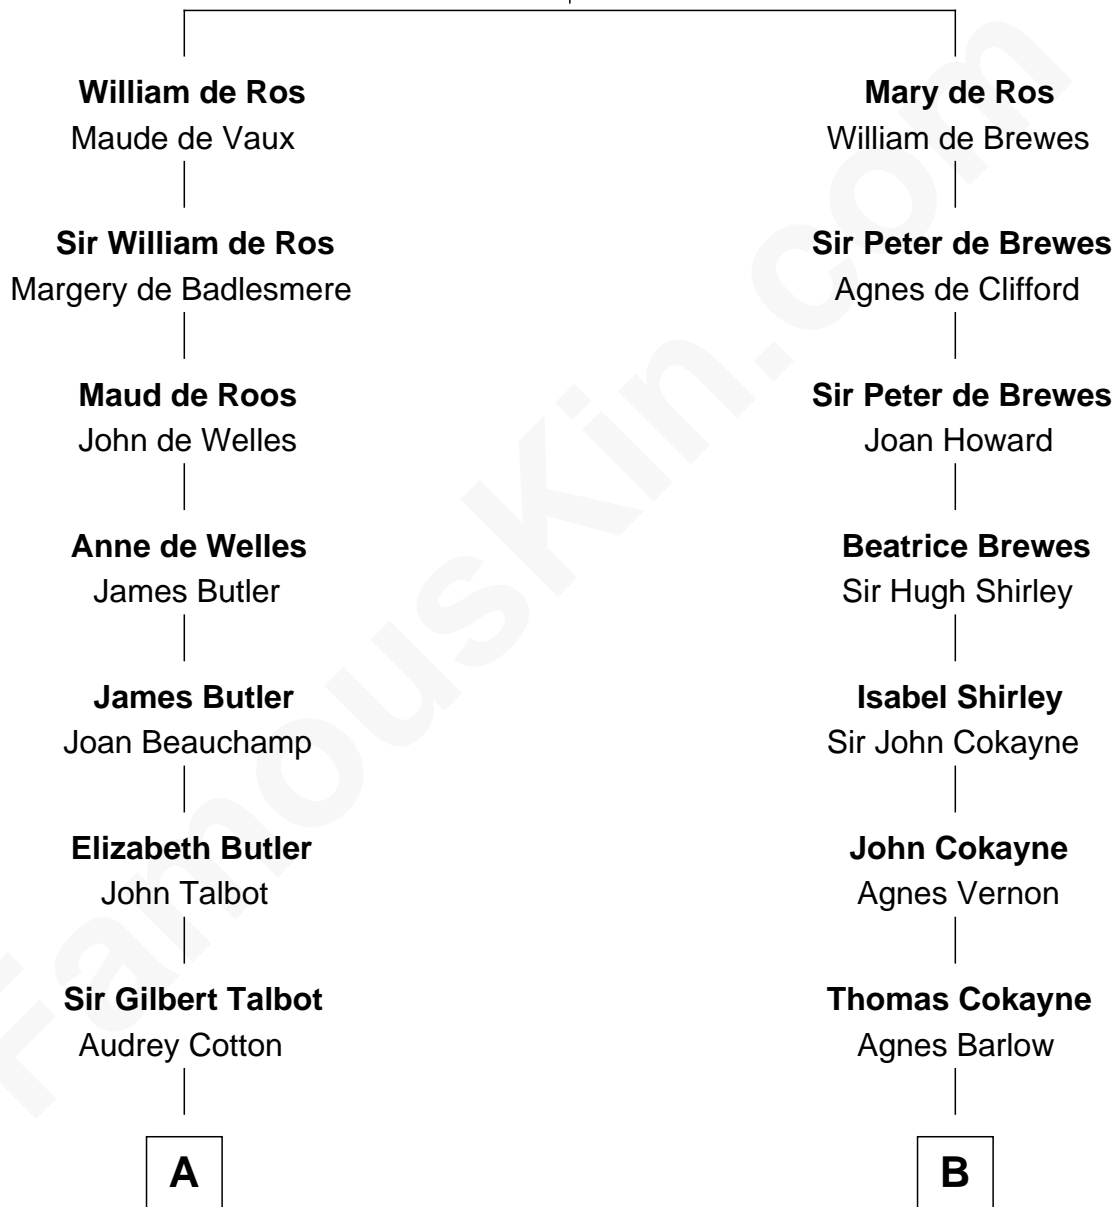

FamousKin.com

Relationship Chart of

Benedict Cumberbatch

Movie, Television and Stage Actor

18th cousin 3 times removed of

Francis Scott Key

Author of "The Star Spangled Banner"

Sir Robert de Ros

Isabel de Aubeney

C

Robert William Cumberbatch

Louisa Grace Hanson

Henry Alfred Cumberbatch

Hélène Gertrude Rees

Henry Carlton Cumberbatch

Pauline Ellen Laing Congdon