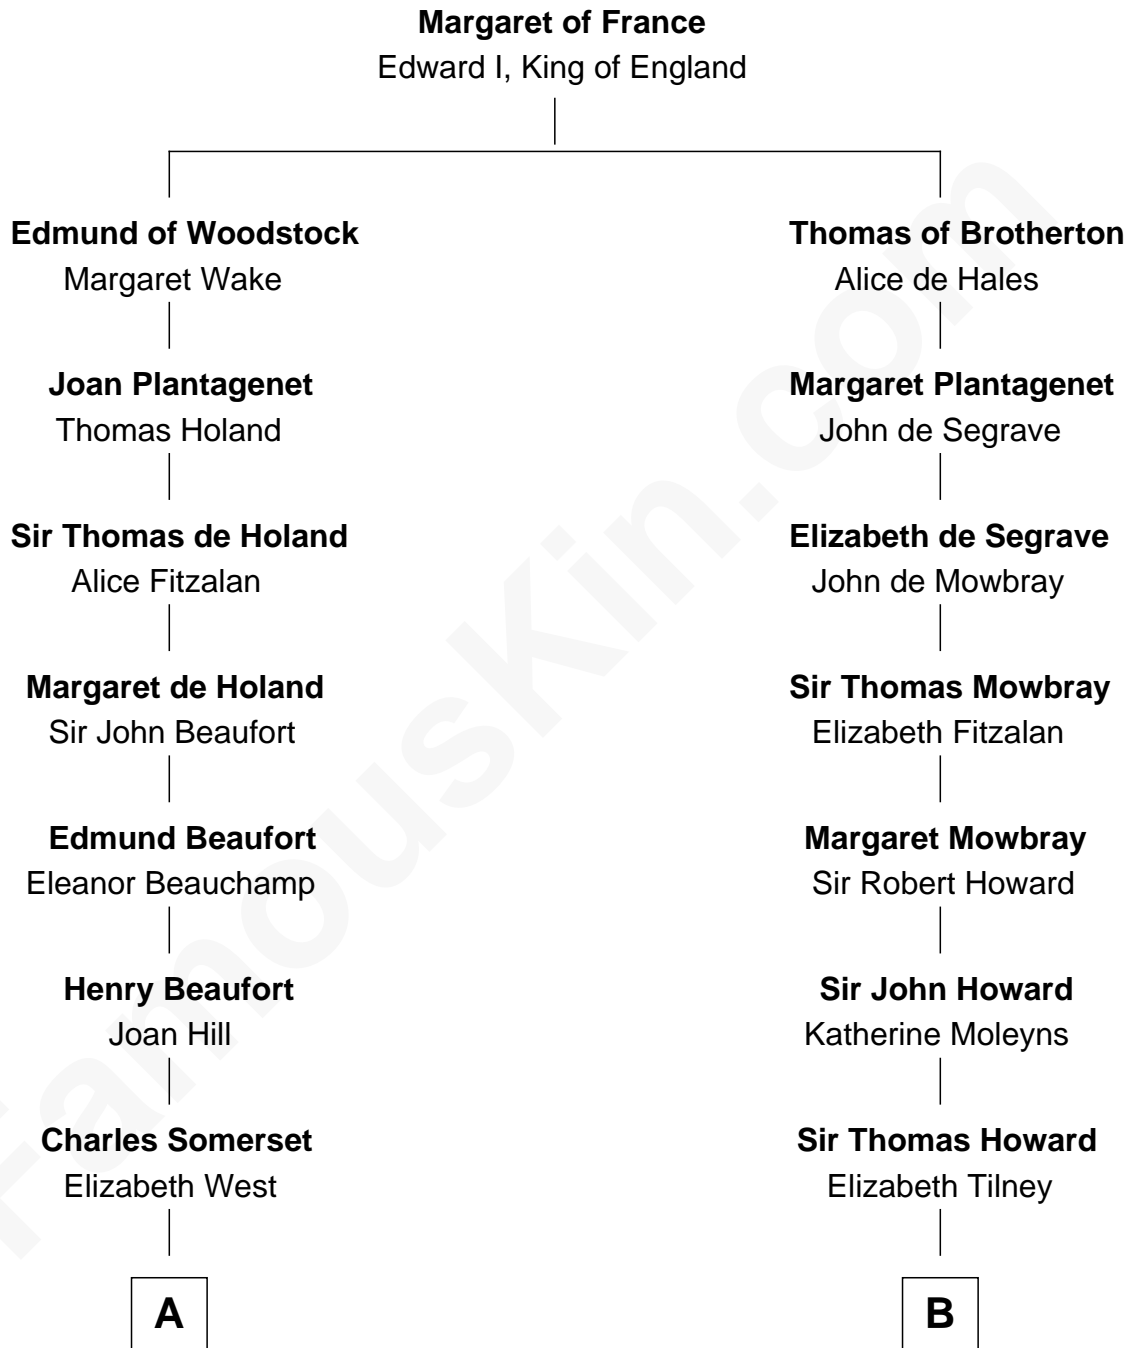

FamousKin.com

Relationship Chart of

Benedict Cumberbatch

Movie, Television and Stage Actor

18th cousin 3 times removed of

Francis Scott Key

Author of "The Star Spangled Banner"

C

Robert William Cumberbatch

Louisa Grace Hanson

Henry Alfred Cumberbatch

Hélène Gertrude Rees

Henry Carlton Cumberbatch

Pauline Ellen Laing Congdon

Timothy Carlton Congdon Cumberbatch

Wanda Ventham