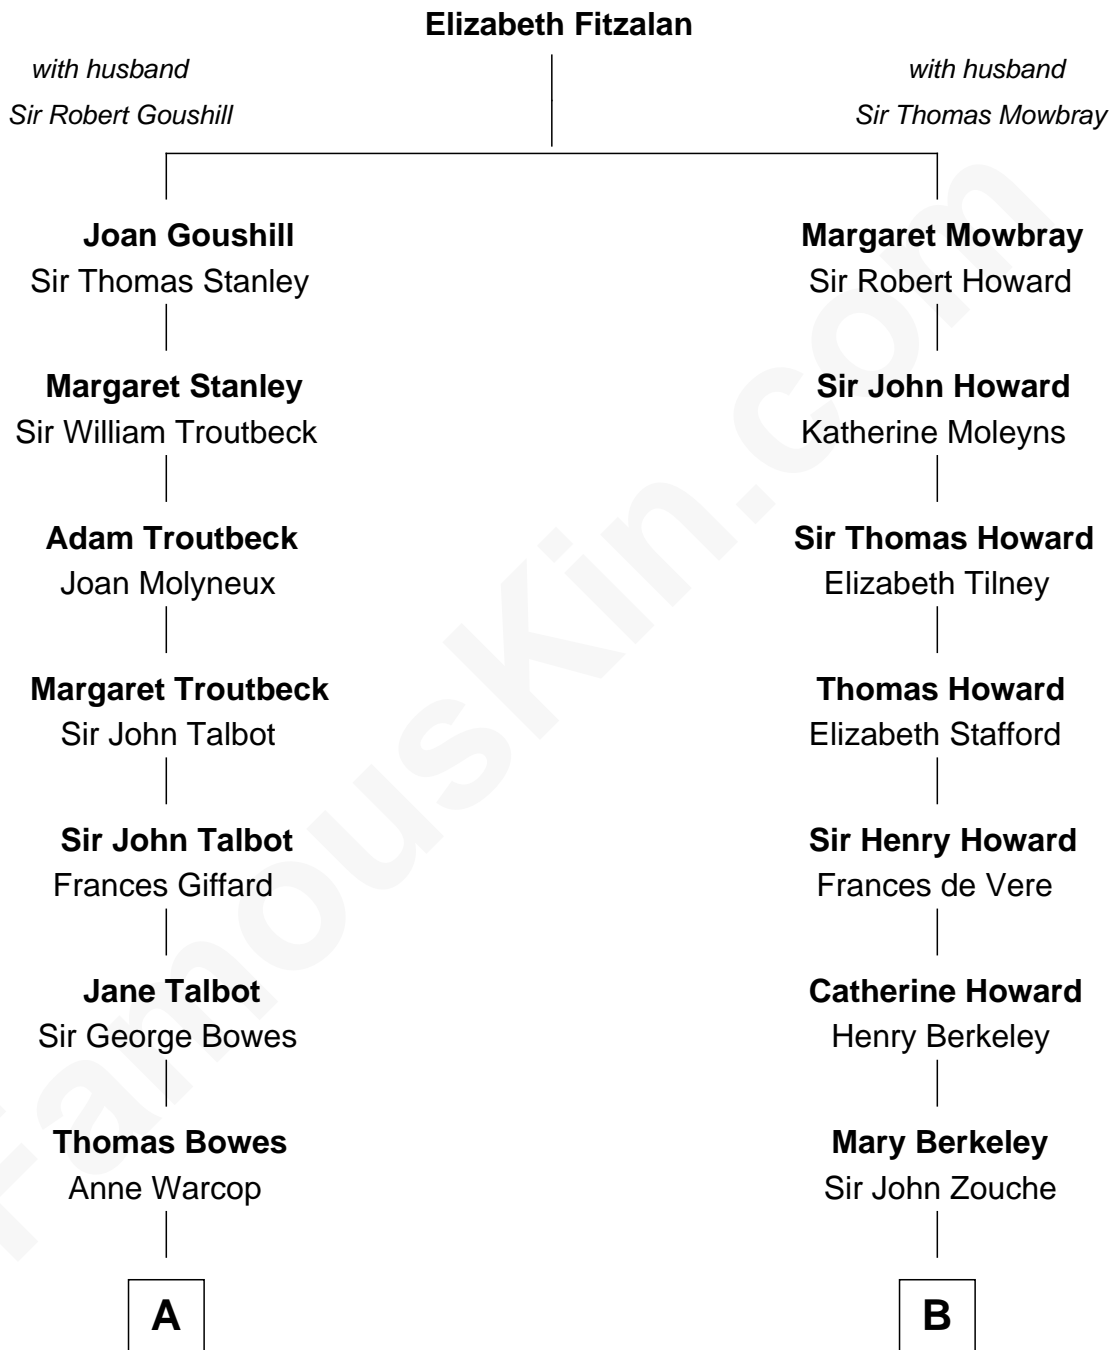

## Relationship Chart of Benedict Cumberbatch

Movie, Television and Stage Actor

14th cousin 3 times removed of

**Francis Scott Key**

Author of "The Star Spangled Banner"

**A**

**Thomas Bowes**

Anne Maxton

**Sir William Bowes**

Elizabeth Blakiston

**Anne Bowes**

Edward Chaloner

**William Chaloner**

Mary Finney

**William Chaloner**

Emma Harvey