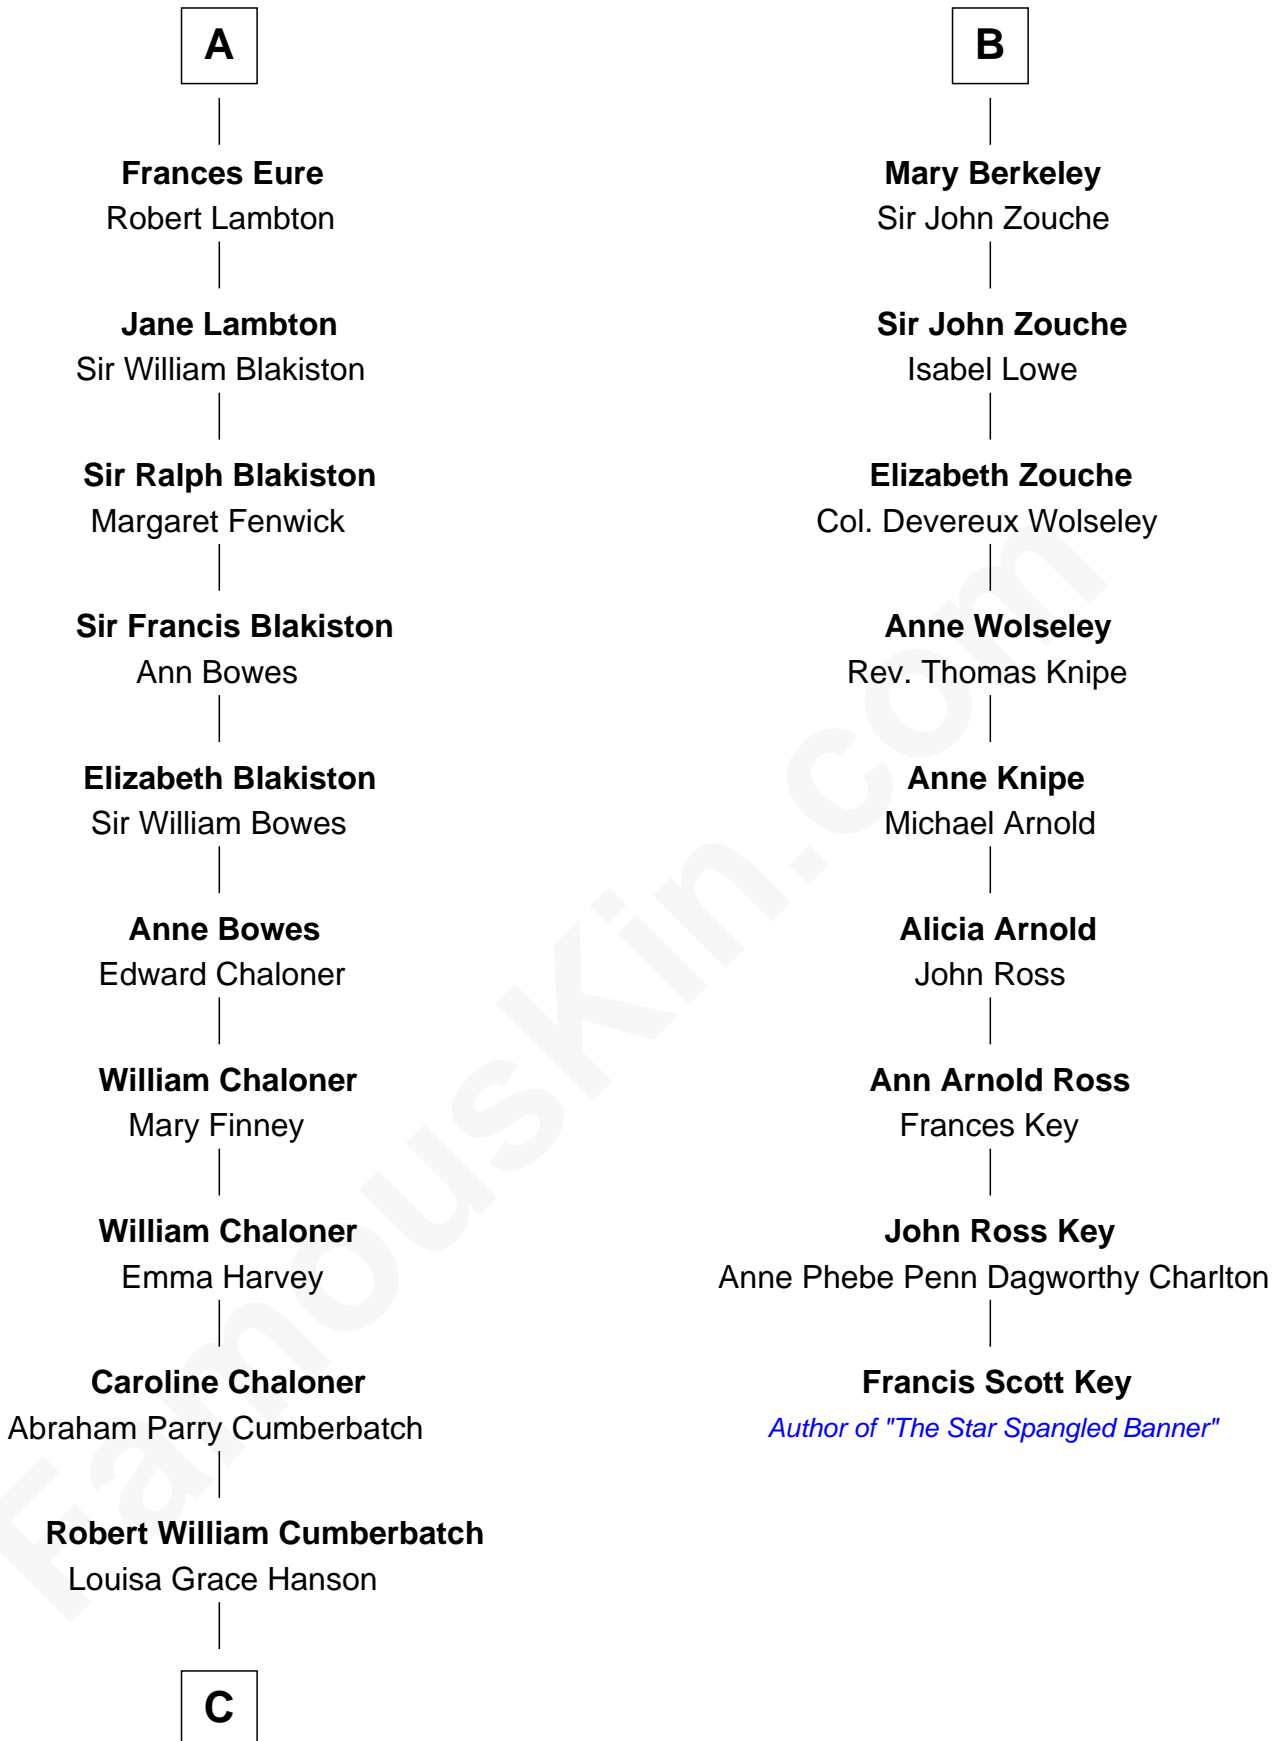

FamousKin.com

Relationship Chart of

Benedict Cumberbatch

Movie, Television and Stage Actor

15th cousin 5 times removed of

Francis Scott Key

Author of "The Star Spangled Banner"

C

Henry Alfred Cumberbatch

Hélène Gertrude Rees

Henry Carlton Cumberbatch

Pauline Ellen Laing Congdon

Timothy Carlton Congdon Cumberbatch

Wanda Ventham

Benedict Cumberbatch

Movie, Television and Stage Actor