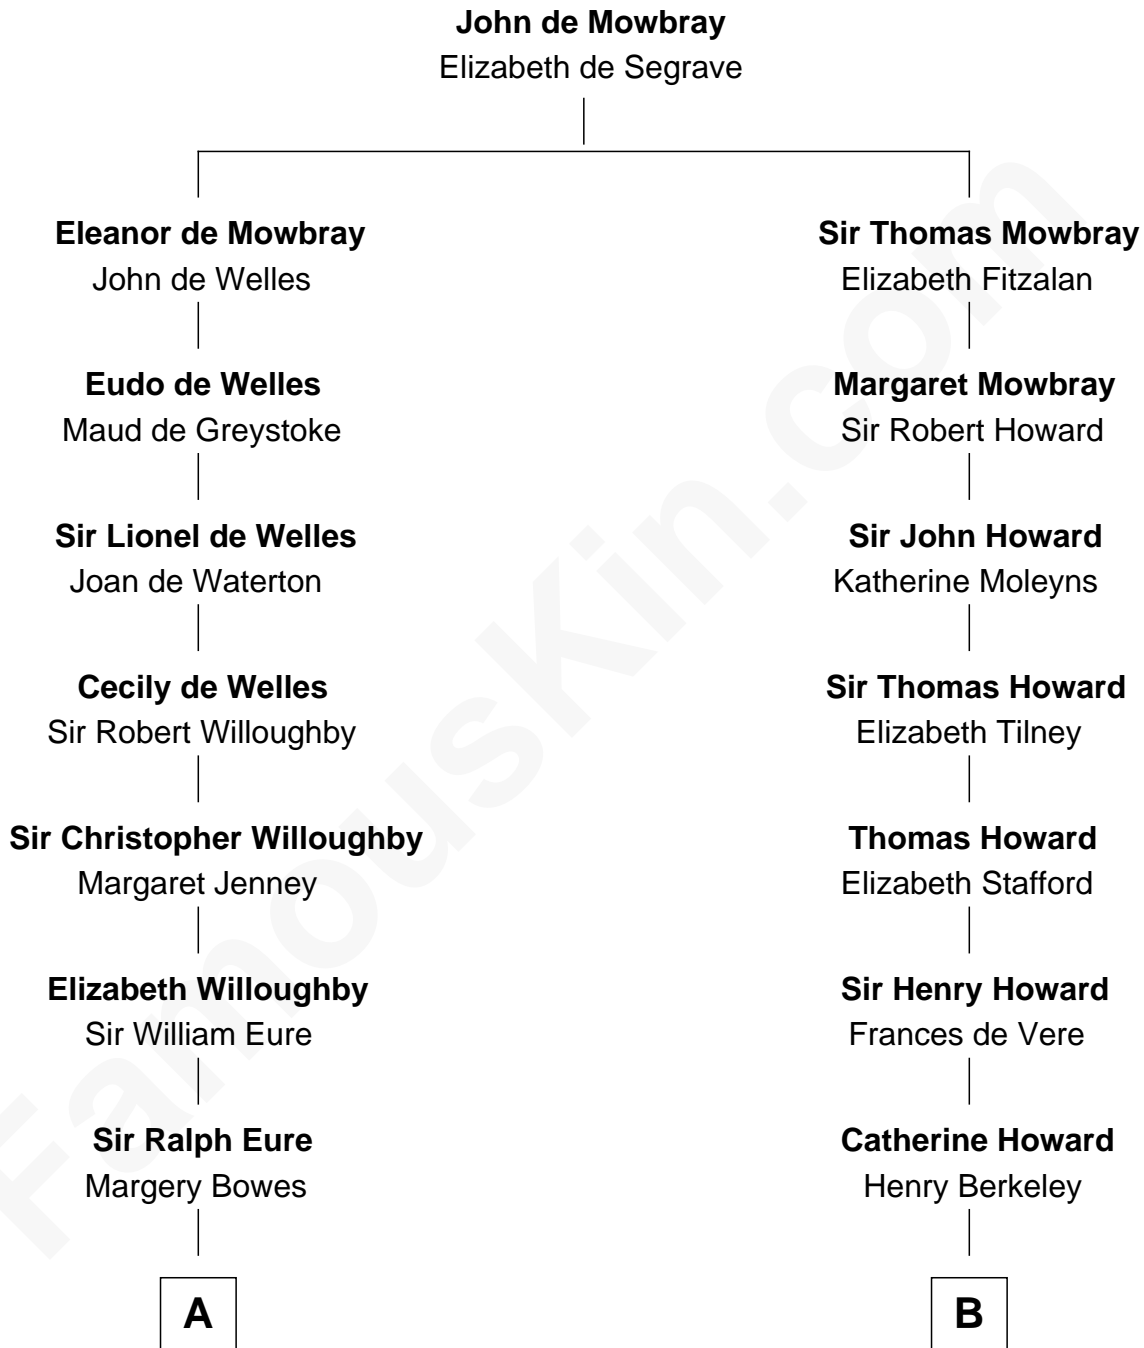

FamousKin.com

Relationship Chart of

Benedict Cumberbatch

Movie, Television and Stage Actor

15th cousin 5 times removed of

Francis Scott Key

Author of "The Star Spangled Banner"

C

Henry Alfred Cumberbatch

Hélène Gertrude Rees

Henry Carlton Cumberbatch

Pauline Ellen Laing Congdon

Timothy Carlton Congdon Cumberbatch

Wanda Ventham

Benedict Cumberbatch

Movie, Television and Stage Actor