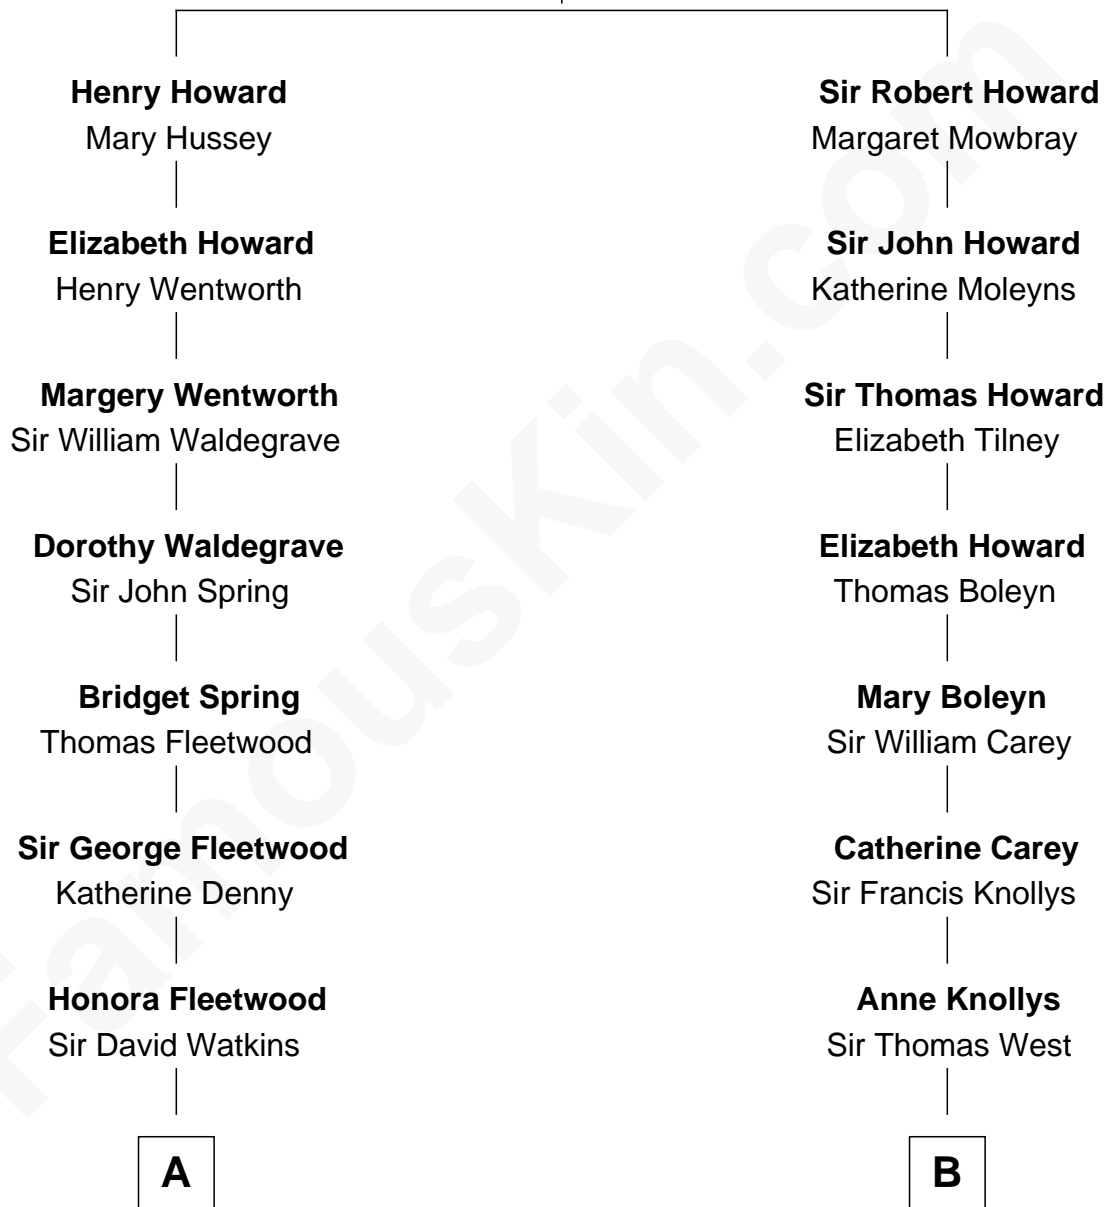

Sir John Howard

Alice Tendring