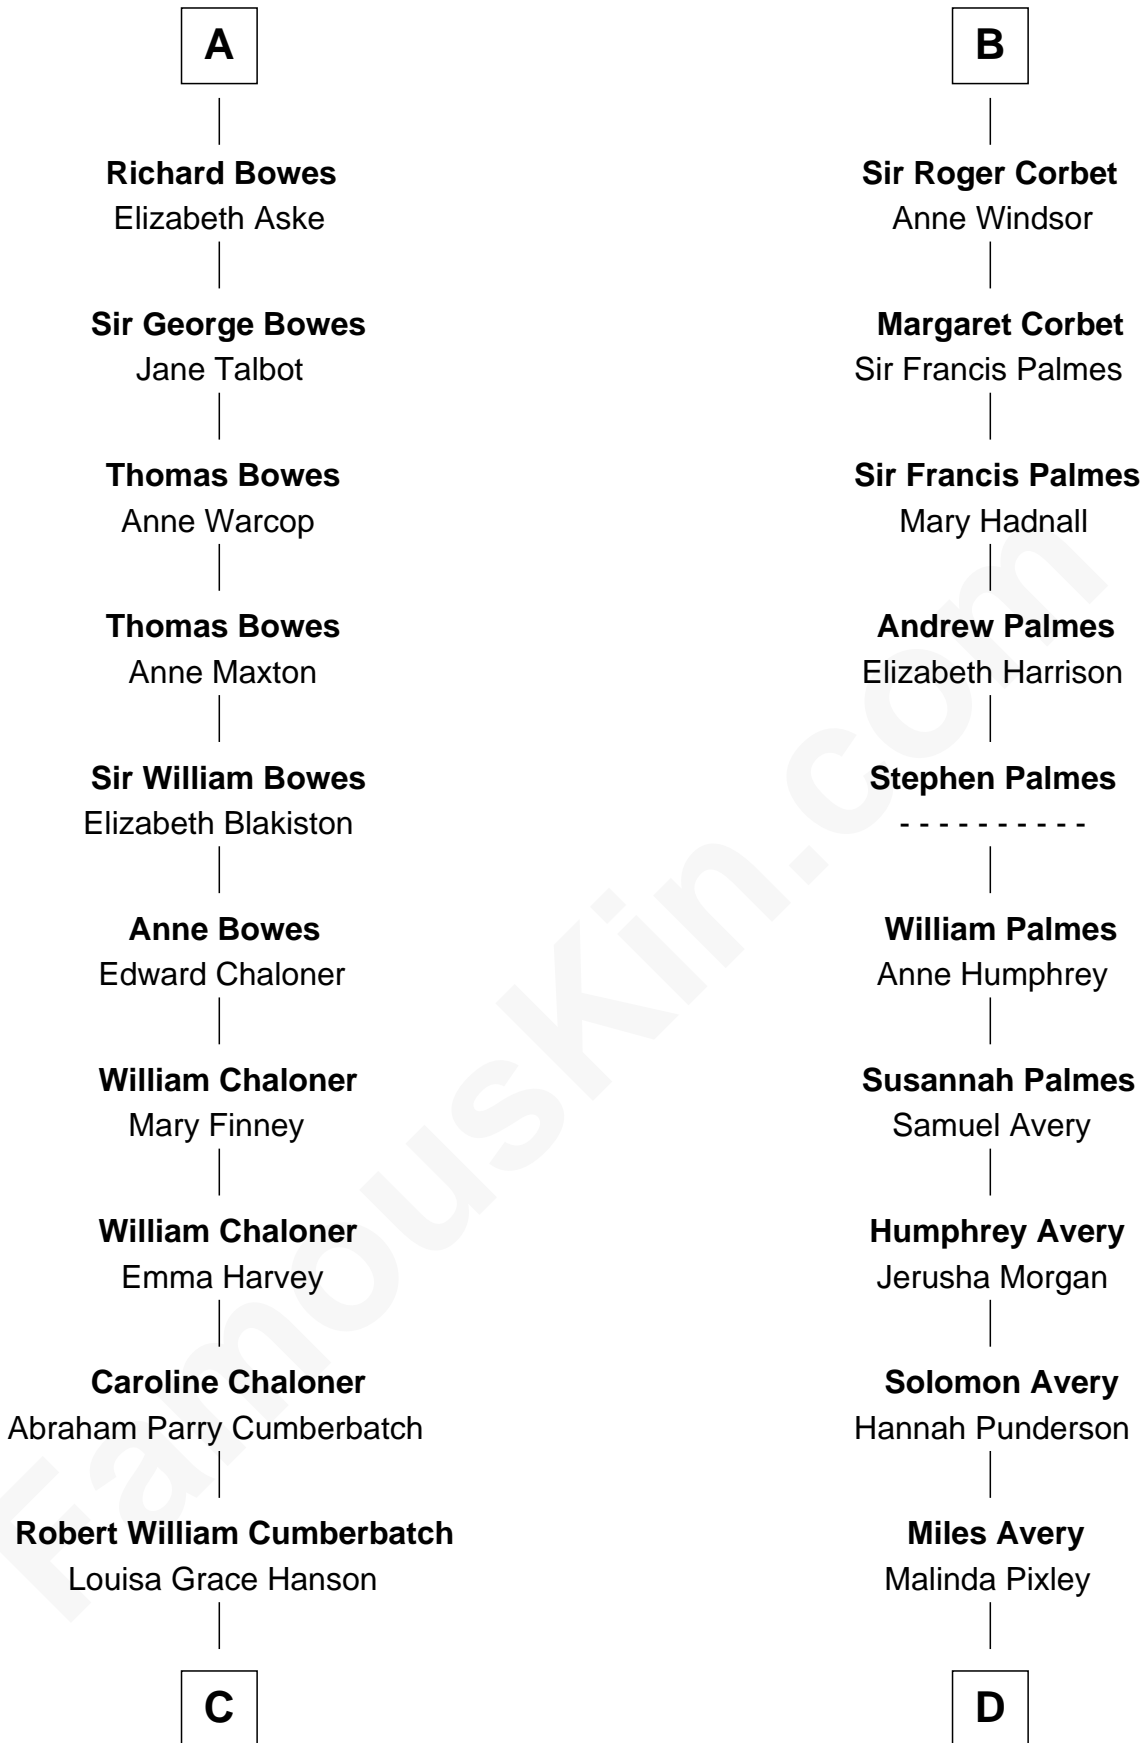

FamousKin.com

Relationship Chart of

Benedict Cumberbatch

Movie, Television and Stage Actor

19th cousin 1 time removed of

John D. Rockefeller

Founder of the Standard Oil Company

C

Henry Alfred Cumberbatch
Hélène Gertrude Rees

Henry Carlton Cumberbatch
Pauline Ellen Laing Congdon

Timothy Carlton Congdon Cumberbatch
Wanda Venham

Benedict Cumberbatch
Movie, Television and Stage Actor

D

Lucy Avery
Godfrey Lewis Rockefeller

William Avery Rockefeller
Eliza Davison

John D. Rockefeller
Founder of the Standard Oil Company