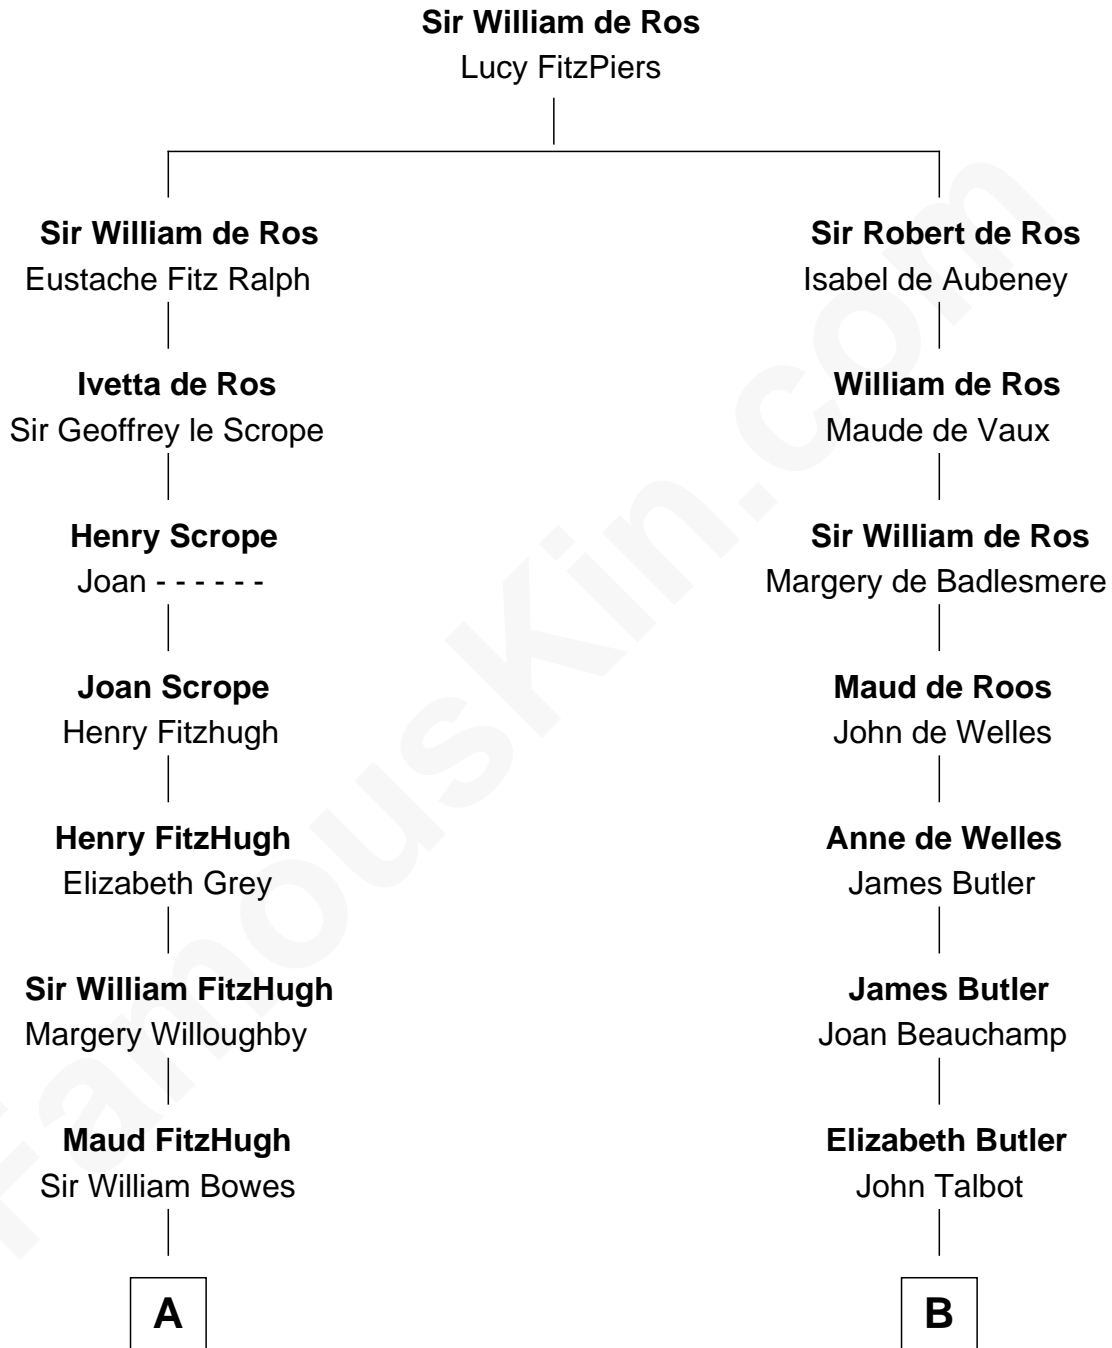

**FamousKin.com**  
**Relationship Chart of**  
**Benedict Cumberbatch**  
*Movie, Television and Stage Actor*

**21st cousin of**  
**John D. Rockefeller**  
*Founder of the Standard Oil Company*

**C**

**Robert William Cumberbatch**

Louisa Grace Hanson

**Henry Alfred Cumberbatch**

Hélène Gertrude Rees

**Henry Carlton Cumberbatch**

Pauline Ellen Laing Congdon

**Timothy Carlton Congdon Cumberbatch**

Wanda Ventham

**Benedict Cumberbatch**