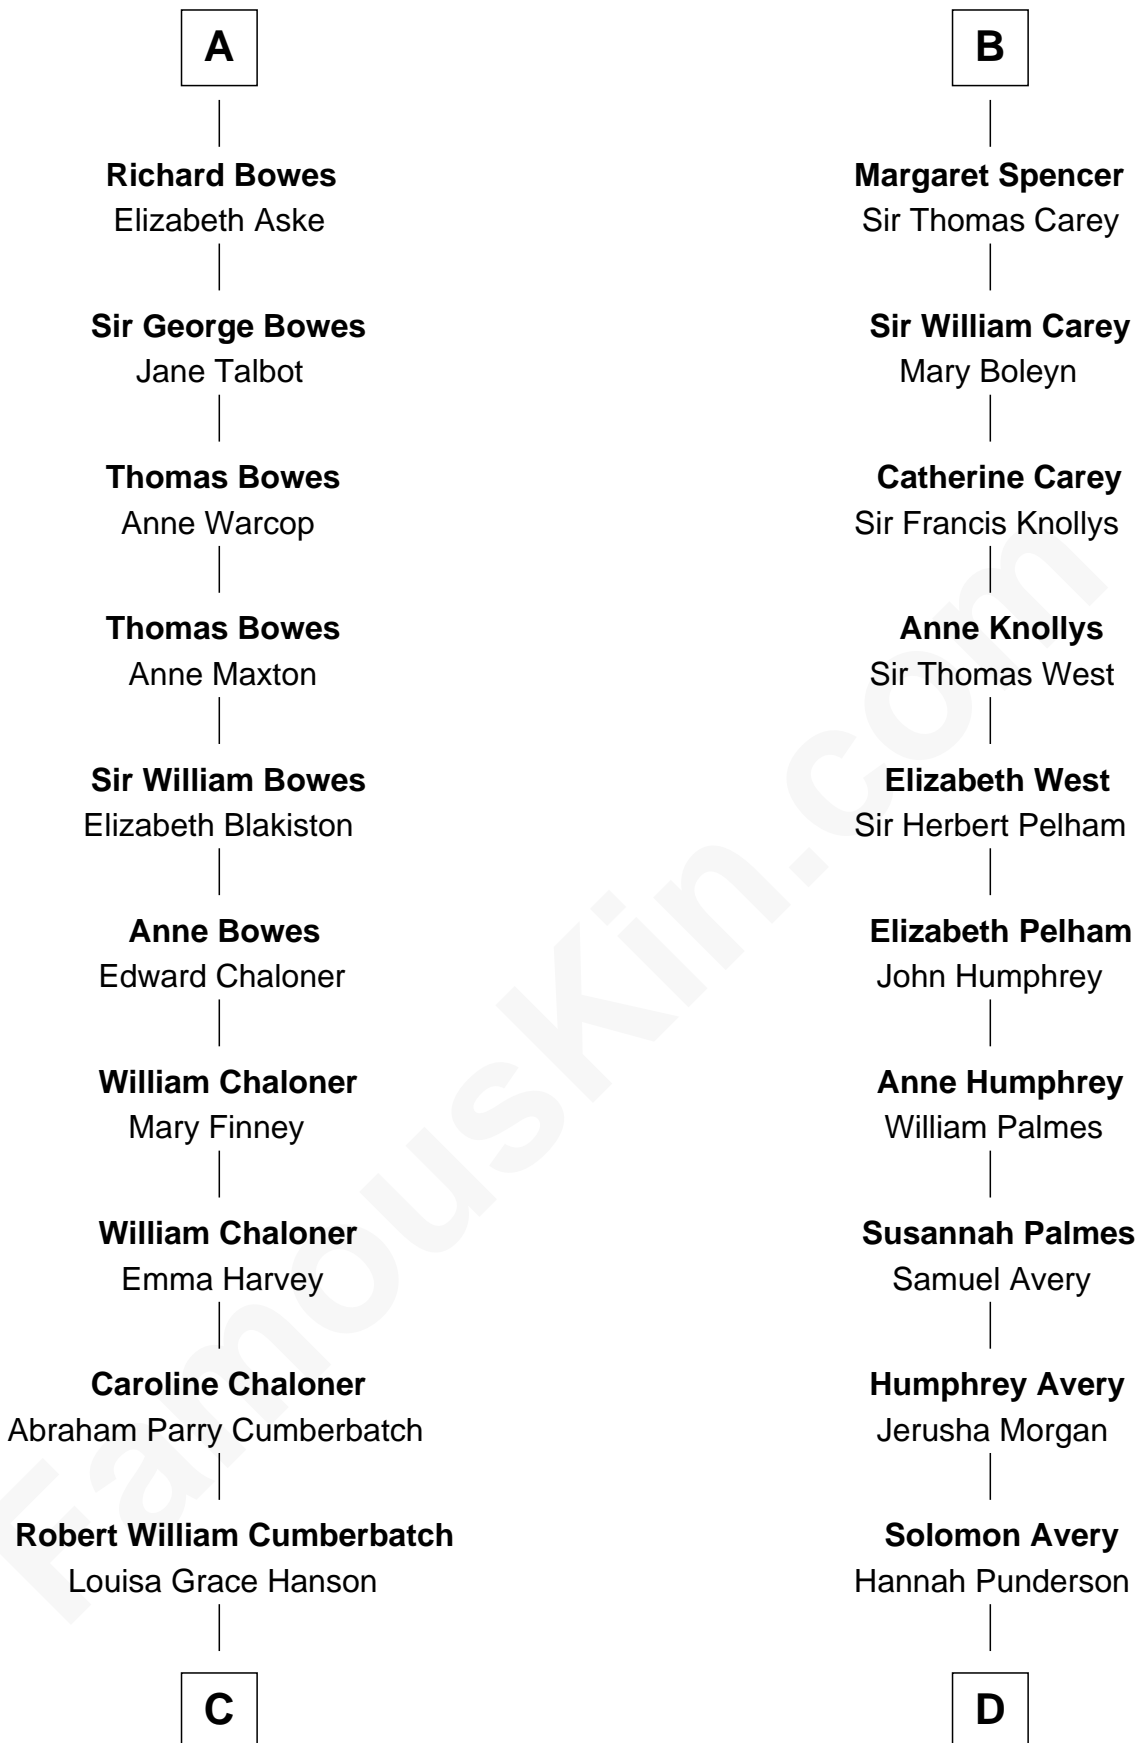

FamousKin.com

Relationship Chart of

Benedict Cumberbatch

Movie, Television and Stage Actor

20th cousin of

John D. Rockefeller

Founder of the Standard Oil Company

Eudo la Zouche
Milicent de Cantilupe

Eve la Zouche
Sir Maurice de Berkeley

Isabel de Berkeley
Sir Robert de Clifford

Sir Roger de Clifford
Maud de Beauchamp

Katherine de Clifford
Sir Ralph de Greystoke

Joan de Greystoke
Sir William Bowes

Sir William Bowes
Maud FitzHugh

Sir Ralph Bowes
Margery Conyers

A

Eve la Zouche
Sir Maurice de Berkeley

Thomas de Berkeley
Margaret de Mortimer

Maurice de Berkeley
Elizabeth le Despencer

Thomas de Berkeley
Margaret de Lisle

Elizabeth de Berkeley
Richard de Beauchamp

Eleanor Beauchamp
Edmund Beaufort

Eleanor Beaufort
Sir Robert Spencer

B

C

Henry Alfred Cumberbatch

Hélène Gertrude Rees

Henry Carlton Cumberbatch

Pauline Ellen Laing Congdon