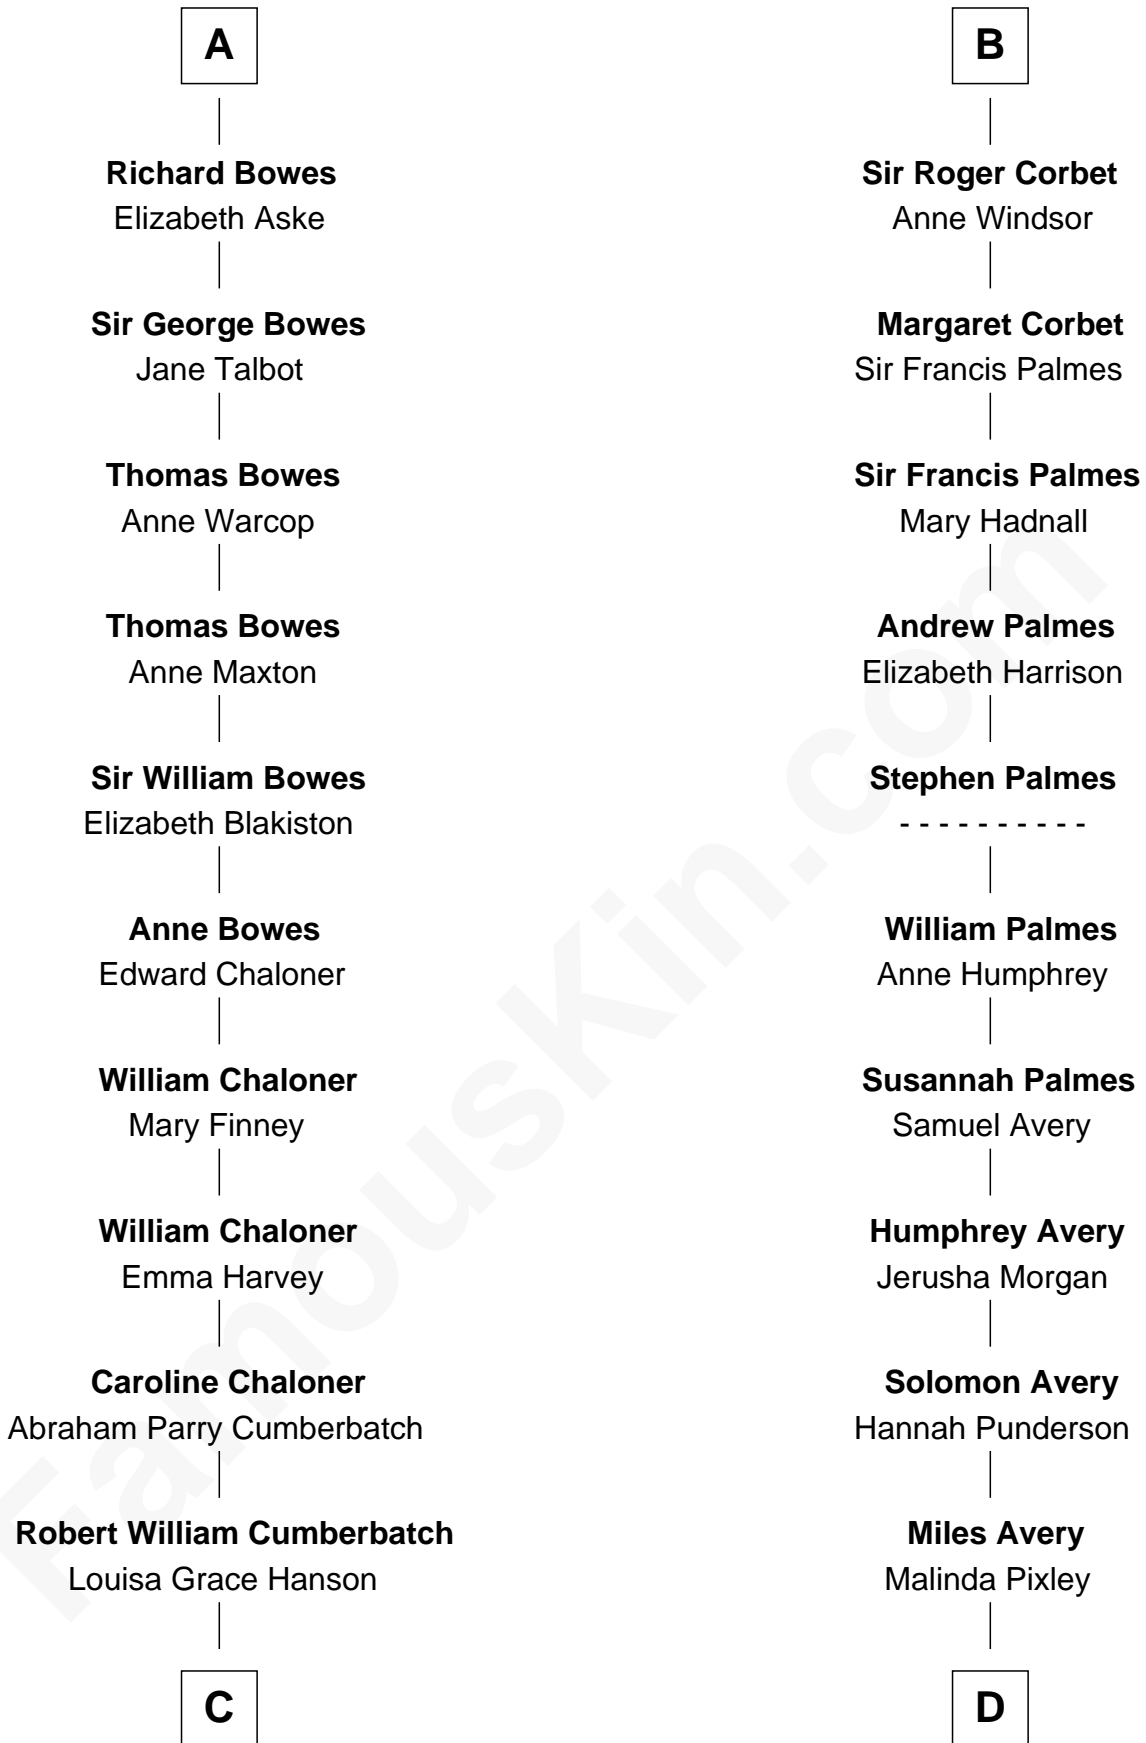

## Relationship Chart of

**Benedict Cumberbatch**

*Movie, Television and Stage Actor*

19th cousin 1 time removed of

**John D. Rockefeller**

*Founder of the Standard Oil Company*

**C**

**Henry Alfred Cumberbatch**

Hélène Gertrude Rees

**Henry Carlton Cumberbatch**

Pauline Ellen Laing Congdon

**Timothy Carlton Congdon Cumberbatch**

Wanda Ventham

**Benedict Cumberbatch**

*Movie, Television and Stage Actor*

**D**

**Lucy Avery**

Godfrey Lewis Rockefeller

**William Avery Rockefeller**

Eliza Davison

**John D. Rockefeller**

*Founder of the Standard Oil Company*