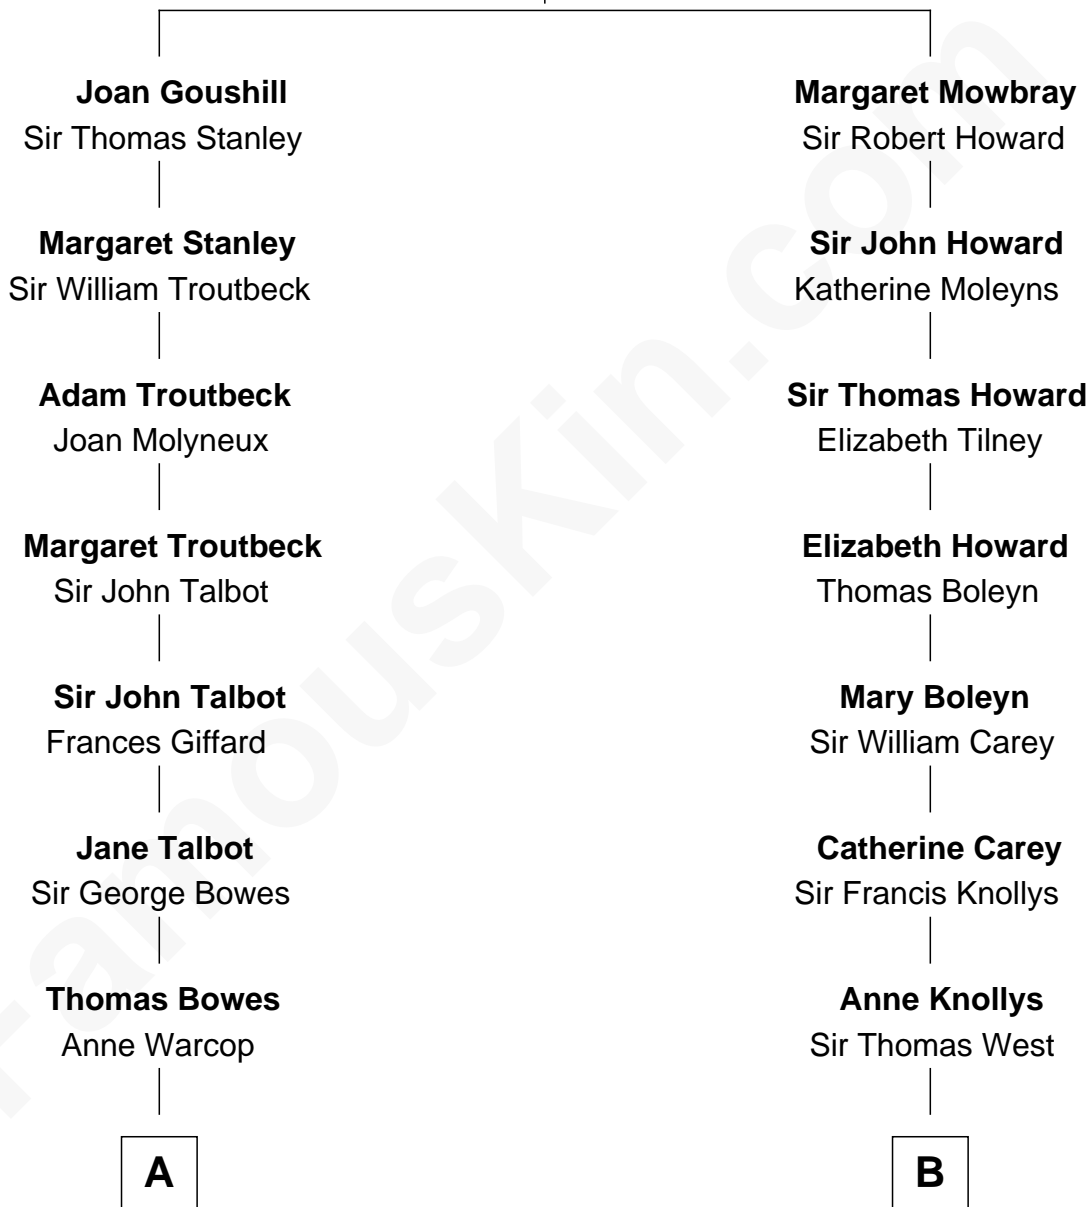

# FamousKin.com Relationship Chart of

**Benedict Cumberbatch**  
*Movie, Television and Stage Actor*

16th cousin 1 time removed of

**John D. Rockefeller**  
*Founder of the Standard Oil Company*

**Elizabeth Fitzalan**

*with husband*  
Sir Robert Goushill

*with husband*  
Sir Thomas Mowbray

**A**

**Thomas Bowes**  
Anne Maxton

**Sir William Bowes**  
Elizabeth Blakiston

**Anne Bowes**  
Edward Chaloner

**William Chaloner**  
Mary Finney

**William Chaloner**  
Emma Harvey

**Caroline Chaloner**  
Abraham Parry Cumberbatch

**Robert William Cumberbatch**  
Louisa Grace Hanson

**Henry Alfred Cumberbatch**  
Hélène Gertrude Rees

**Henry Carlton Cumberbatch**  
Pauline Ellen Laing Congdon