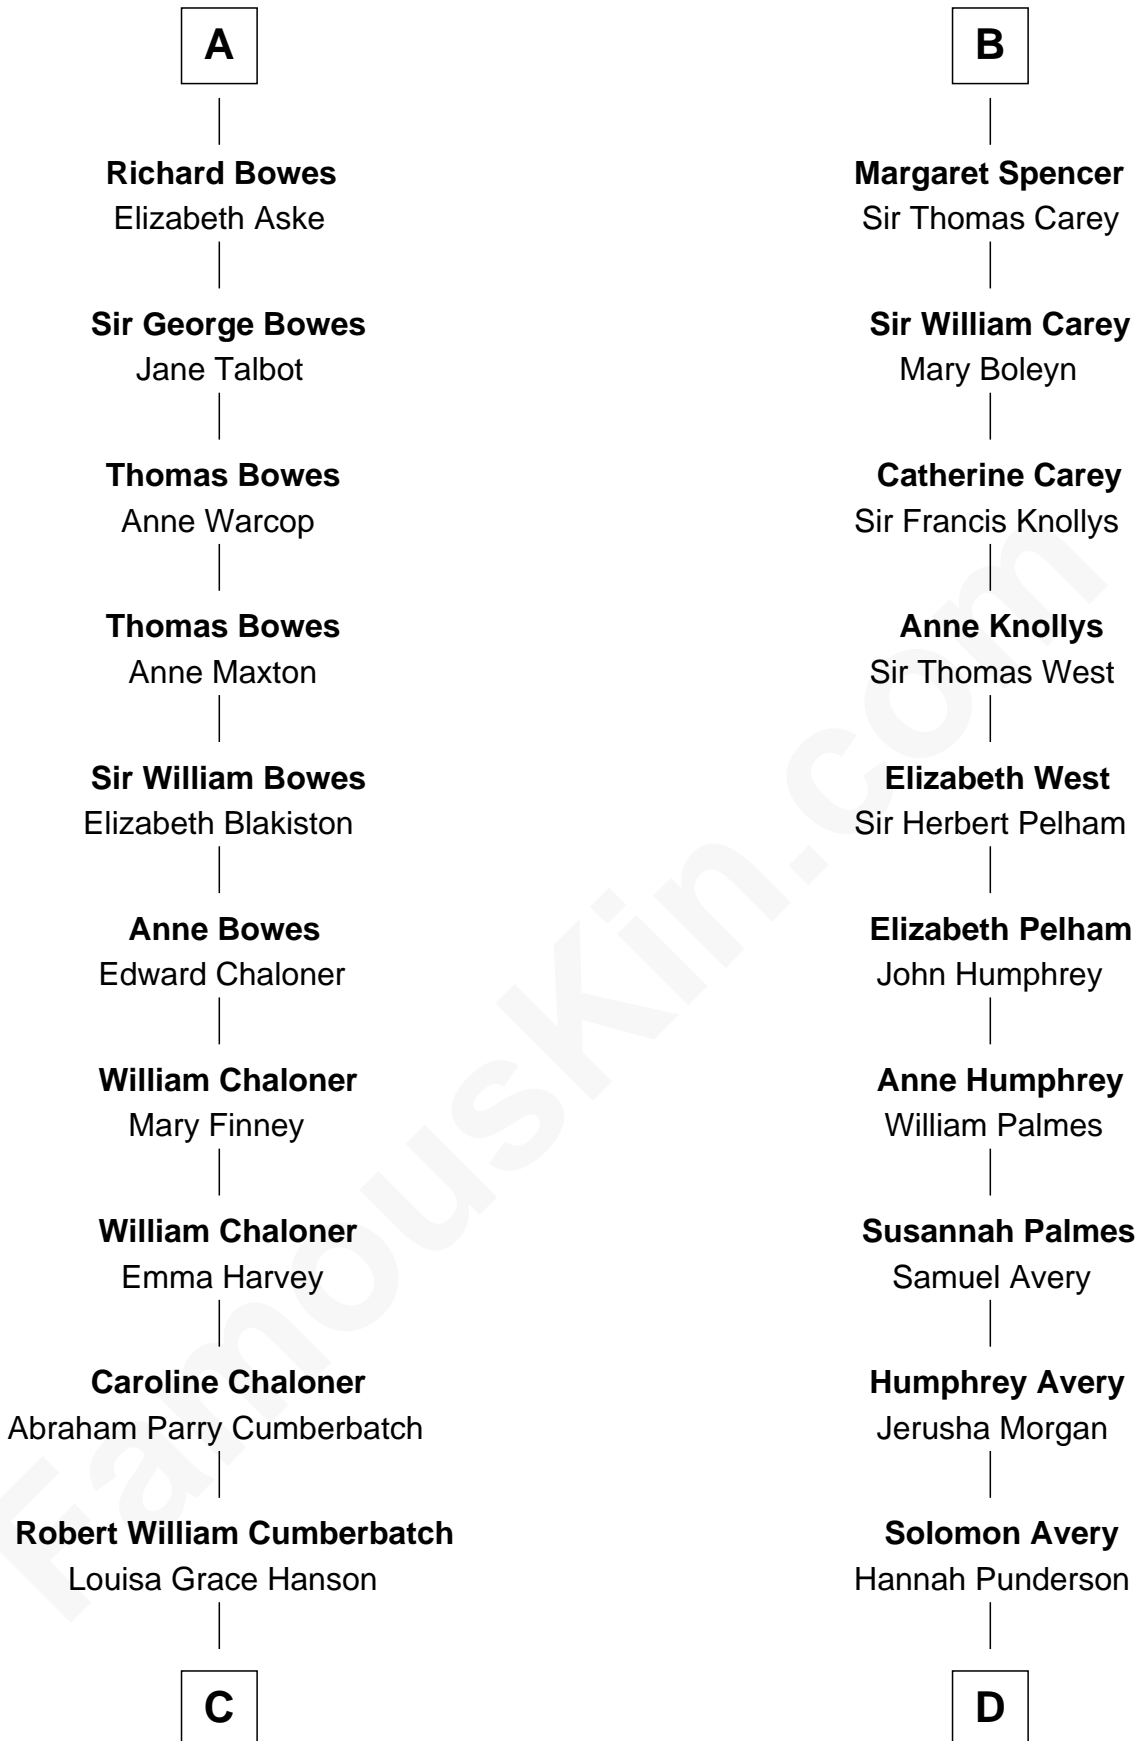

**FamousKin.com**  
**Relationship Chart of**  
**Benedict Cumberbatch**  
*Movie, Television and Stage Actor*

**20th cousin of**  
**John D. Rockefeller**  
*Founder of the Standard Oil Company*

**C**

**Henry Alfred Cumberbatch**

Hélène Gertrude Rees

**Henry Carlton Cumberbatch**

Pauline Ellen Laing Congdon

**Timothy Carlton Congdon Cumberbatch**

Wanda Ventham

**Benedict Cumberbatch**

*Movie, Television and Stage Actor*

**D**

**Miles Avery**

Malinda Pixley

**Lucy Avery**

Godfrey Lewis Rockefeller

**William Avery Rockefeller**

Eliza Davison

**John D. Rockefeller**

*Founder of the Standard Oil Company*