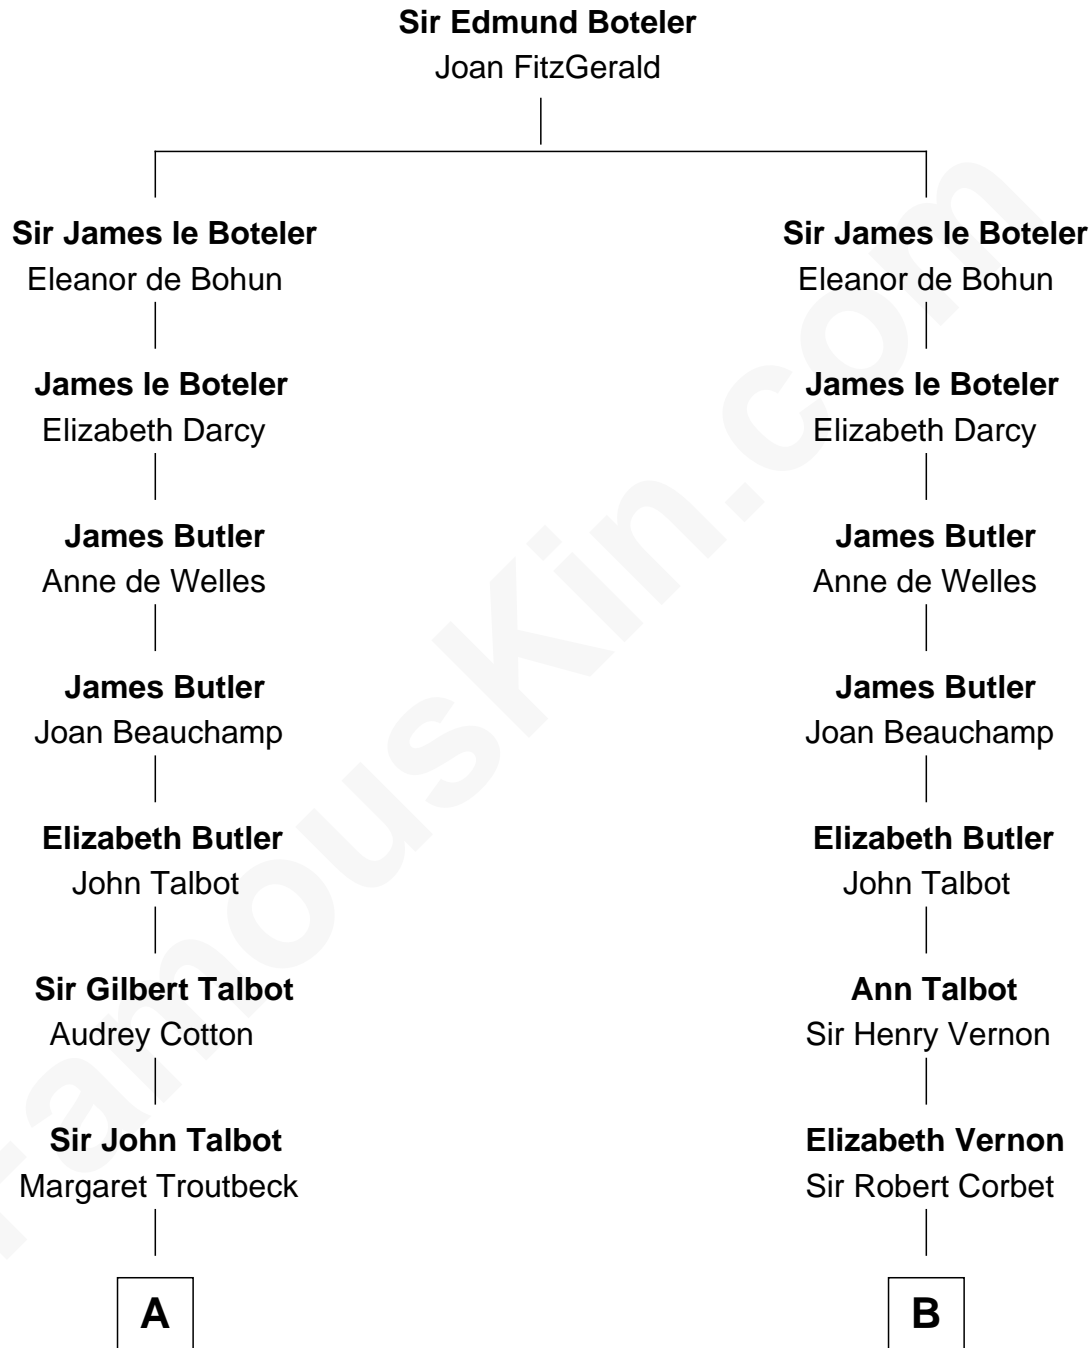

FamousKin.com Relationship Chart of

Benedict Cumberbatch
Movie, Television and Stage Actor

19th cousin 1 time removed of

John D. Rockefeller
Founder of the Standard Oil Company

C

Henry Alfred Cumberbatch
Hélène Gertrude Rees

Henry Carlton Cumberbatch
Pauline Ellen Laing Congdon

Timothy Carlton Congdon Cumberbatch
Wanda Venham

Benedict Cumberbatch
Movie, Television and Stage Actor

D

Lucy Avery
Godfrey Lewis Rockefeller

William Avery Rockefeller
Eliza Davison