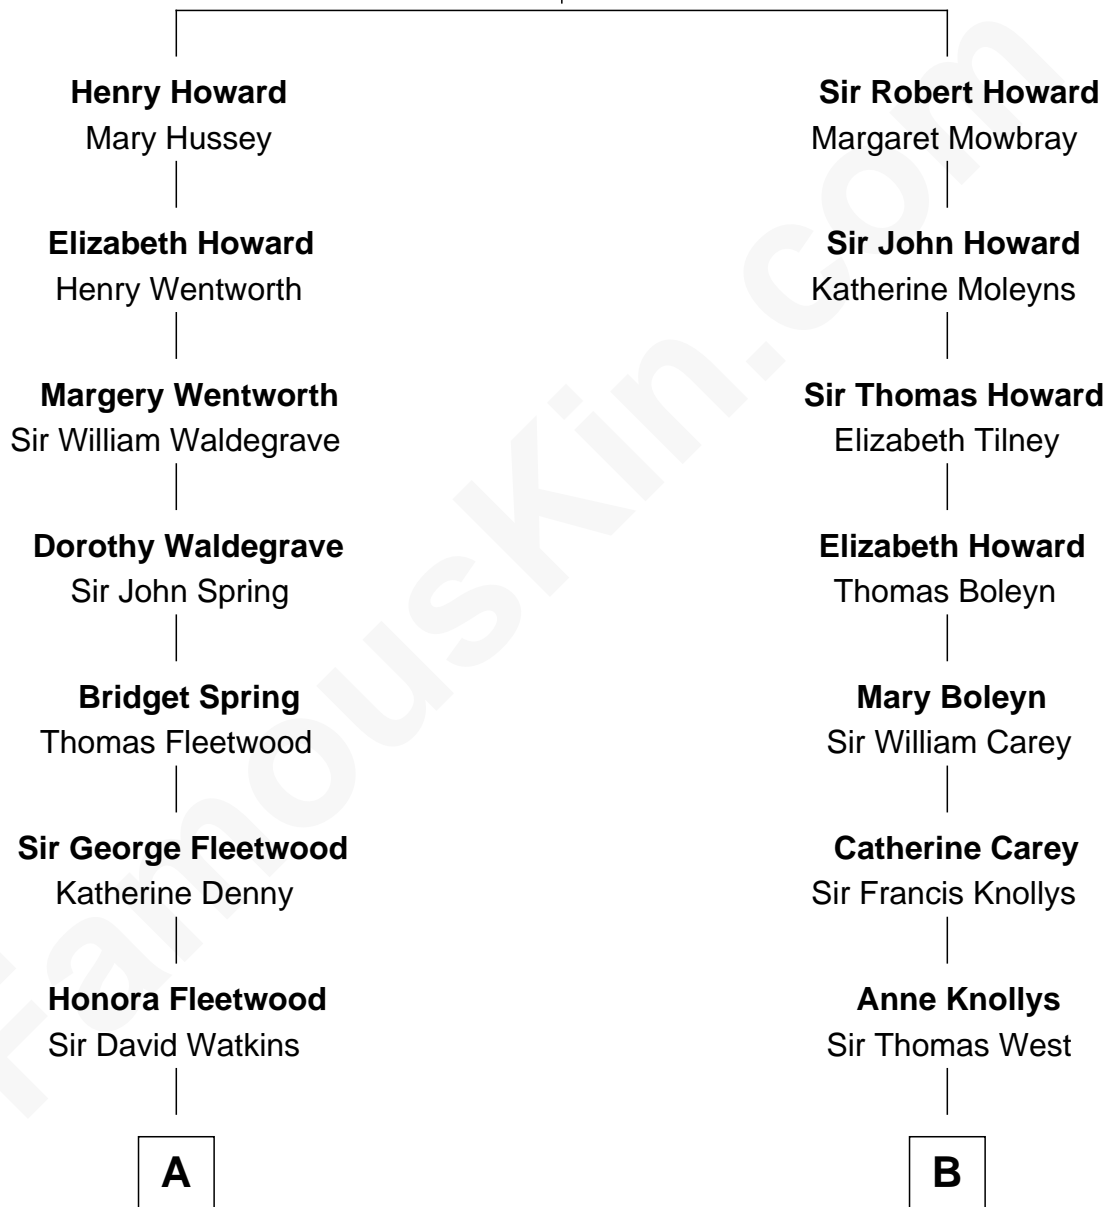

FamousKin.com Relationship Chart of

Benedict Cumberbatch
Movie, Television and Stage Actor

17th cousin 1 time removed of

Nelson Rockefeller
41st U.S. Vice-President

Sir John Howard
Alice Tendring

A

Katherine Watkins

Emma Harvey

Caroline Chaloner

Abraham Parry Cumberbatch

Robert William Cumberbatch

Louisa Grace Hanson

Henry Alfred Cumberbatch

Hélène Gertrude Rees

Henry Carlton Cumberbatch