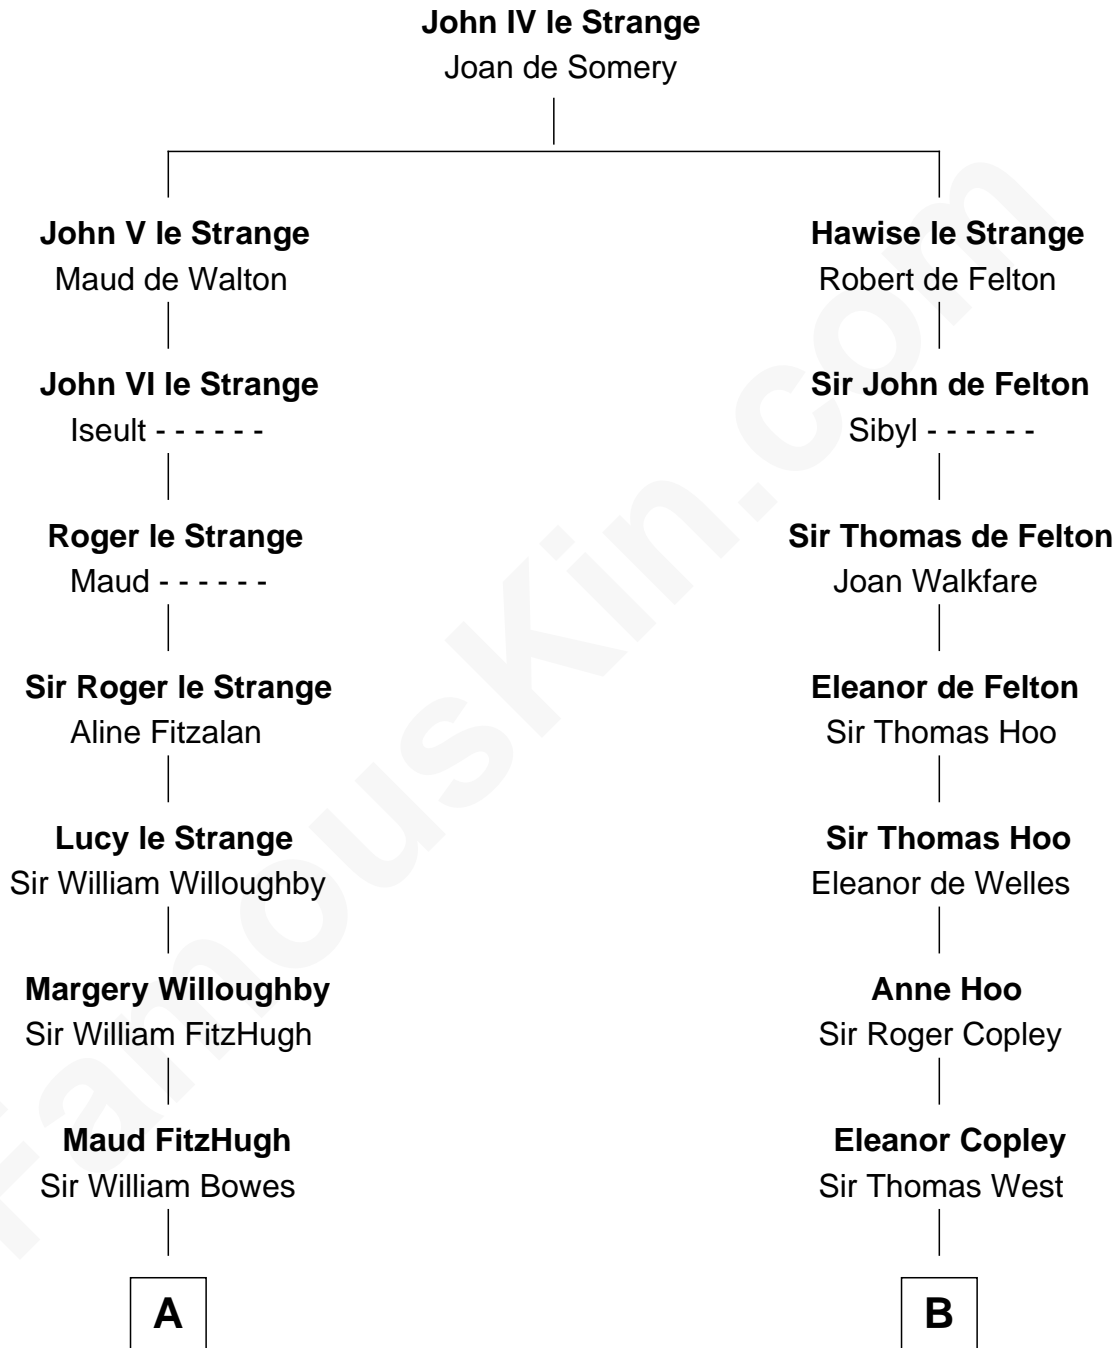

FamousKin.com
Relationship Chart of
Benedict Cumberbatch
Movie, Television and Stage Actor

21st cousin of

Nelson Rockefeller
41st U.S. Vice-President

C

Robert William Cumberbatch

Louisa Grace Hanson

Henry Alfred Cumberbatch

Lucy Avery

Godfrey Lewis Rockefeller

William Avery Rockefeller

Eliza Davison

John Davison Rockefeller

Laura Celestia Spelman

John Davison Rockefeller

Abby Greene Aldrich