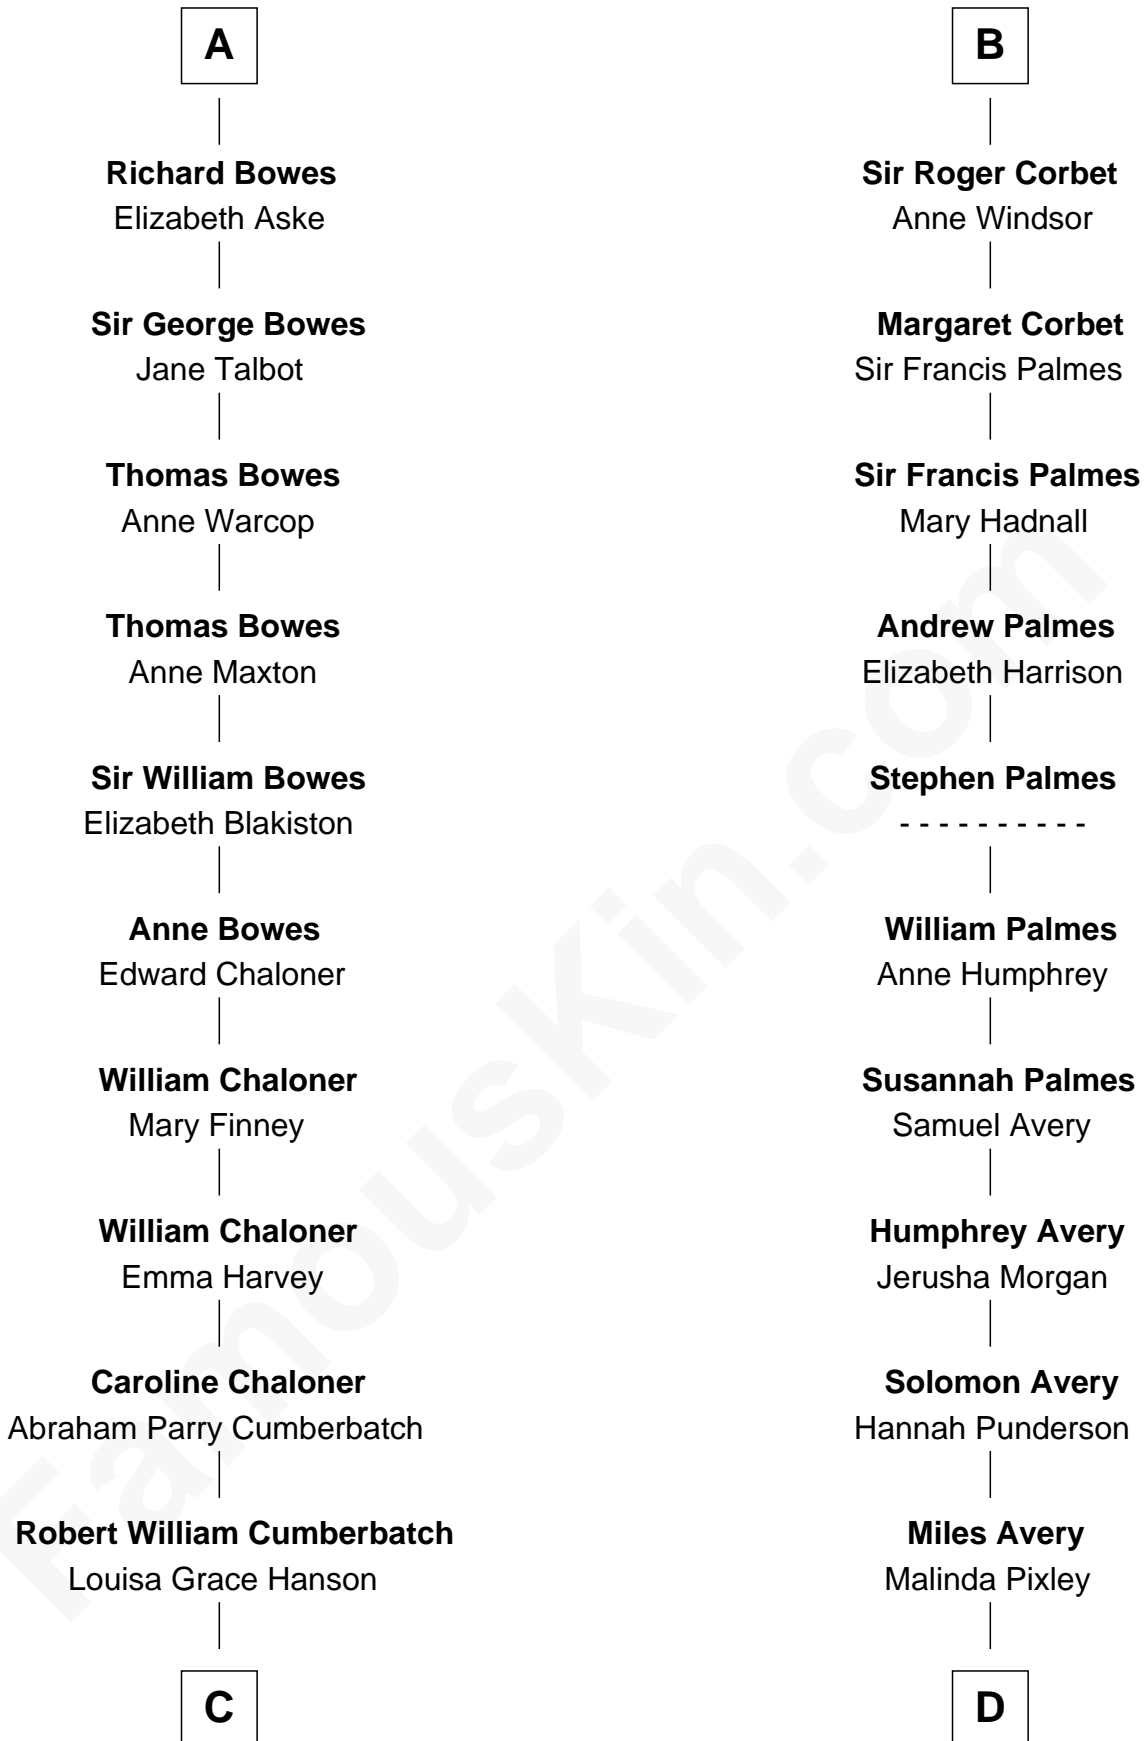

FamousKin.com Relationship Chart of

Benedict Cumberbatch

Movie, Television and Stage Actor

20th cousin 1 time removed of

Nelson Rockefeller

41st U.S. Vice-President

C

Henry Alfred Cumberbatch

Hélène Gertrude Rees

Henry Carlton Cumberbatch

Pauline Ellen Laing Congdon

Timothy Carlton Congdon Cumberbatch

Wanda Ventham

Benedict Cumberbatch

Movie, Television and Stage Actor

D

Lucy Avery

Godfrey Lewis Rockefeller

William Avery Rockefeller

Eliza Davison

John Davison Rockefeller

Laura Celestia Spelman

John Davison Rockefeller

Abby Greene Aldrich

Nelson Rockefeller

41st U.S. Vice-President