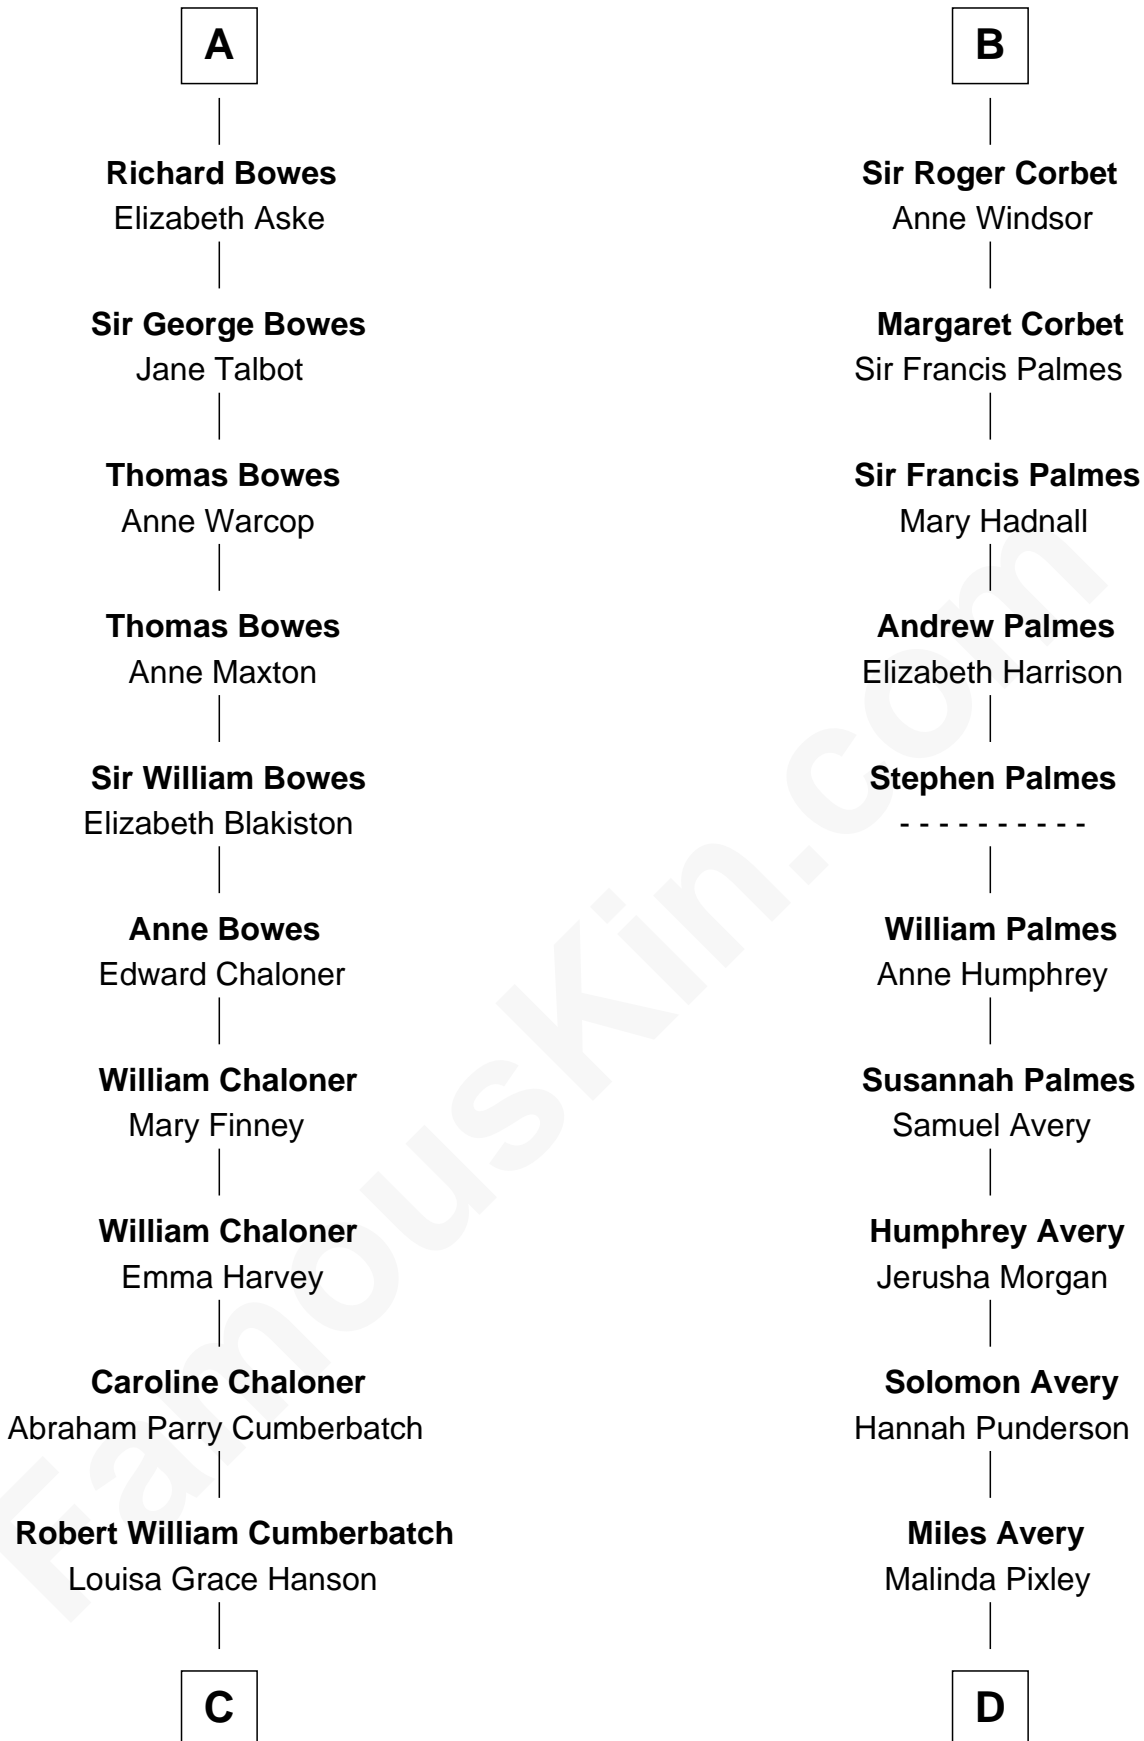

FamousKin.com

Relationship Chart of

Benedict Cumberbatch

Movie, Television and Stage Actor

20th cousin 1 time removed of

Nelson Rockefeller

41st U.S. Vice-President

Ralph VII de Toeni

Mary - - - - -

C

Henry Alfred Cumberbatch

Hélène Gertrude Rees

Henry Carlton Cumberbatch

Pauline Ellen Laing Congdon

Timothy Carlton Congdon Cumberbatch

Wanda Venham

Benedict Cumberbatch

Movie, Television and Stage Actor

D

Lucy Avery

Godfrey Lewis Rockefeller

William Avery Rockefeller

Eliza Davison

John Davison Rockefeller