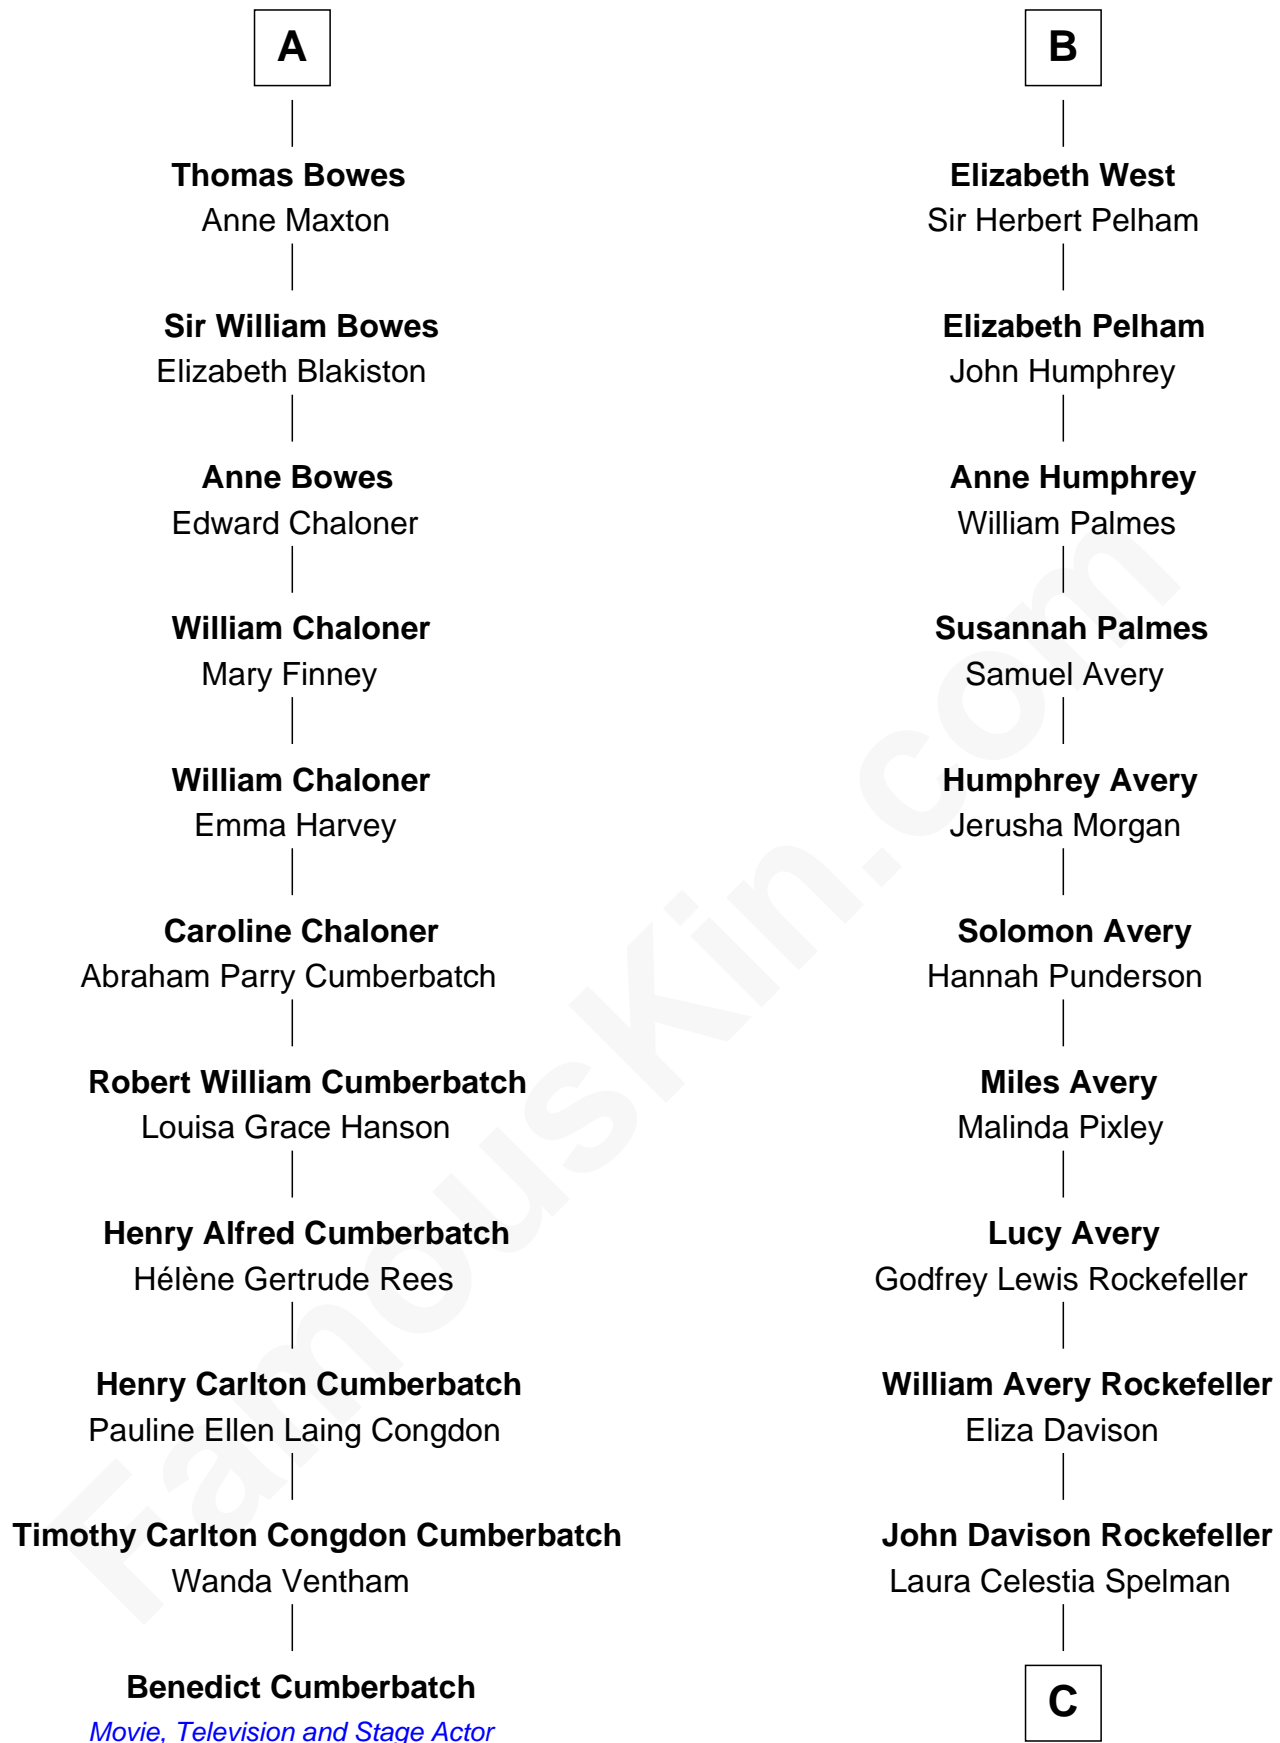

FamousKin.com Relationship Chart of

Benedict Cumberbatch
Movie, Television and Stage Actor

17th cousin 1 time removed of

Nelson Rockefeller
41st U.S. Vice-President

C

John Davison Rockefeller

Abby Greene Aldrich

Nelson Rockefeller

41st U.S. Vice-President

FamousKin.com