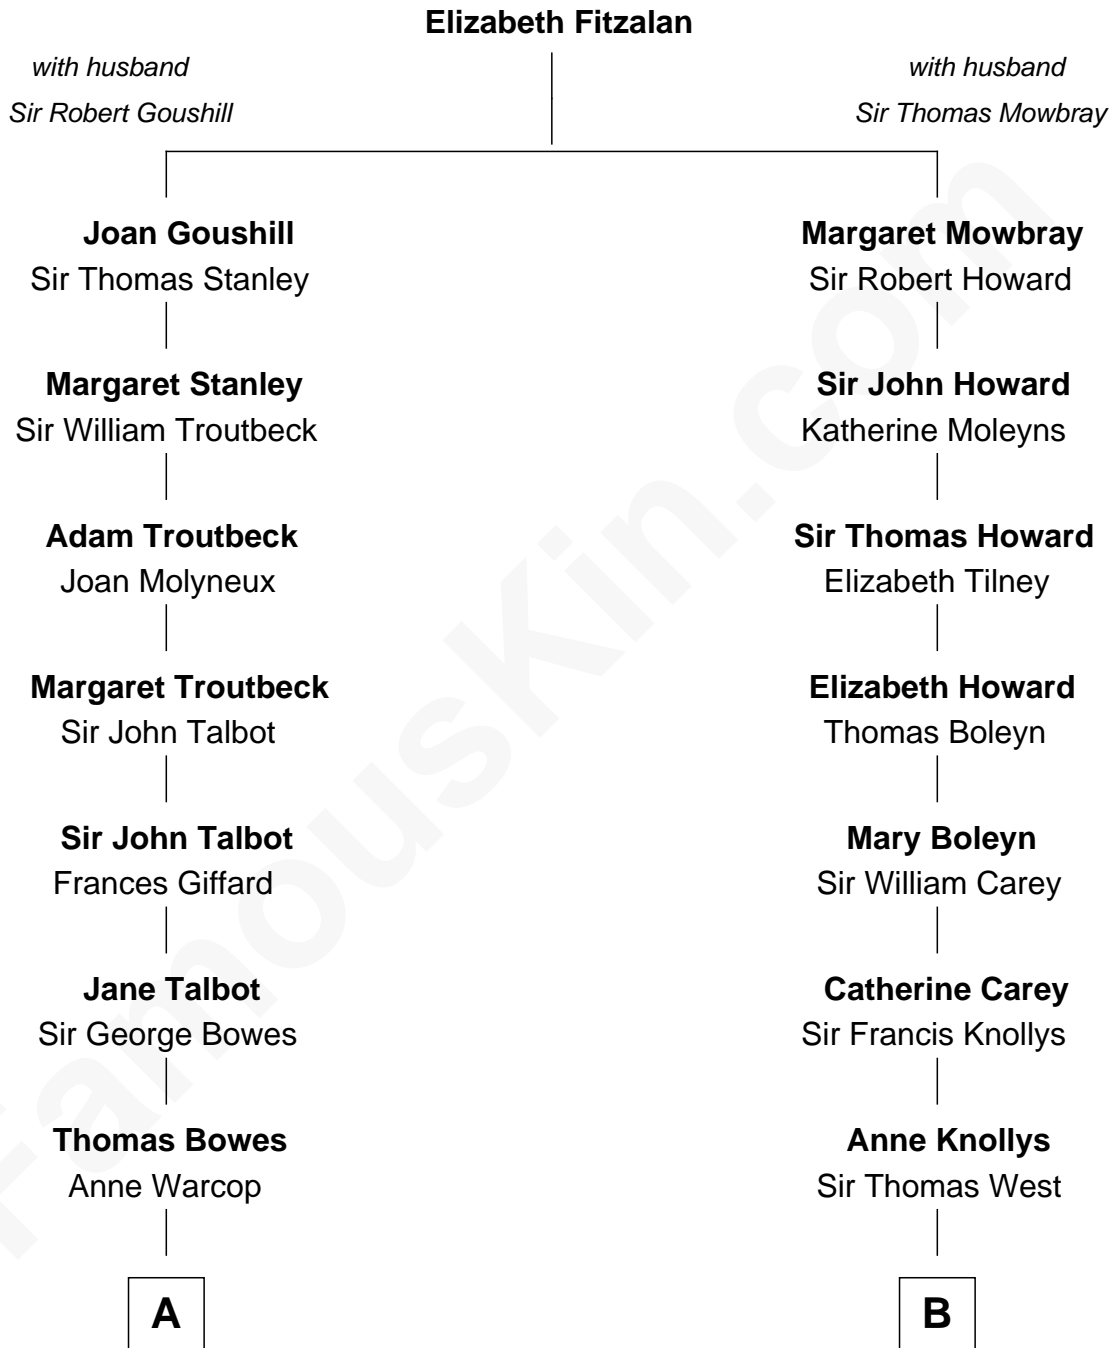

FamousKin.com Relationship Chart of

Benedict Cumberbatch
Movie, Television and Stage Actor

17th cousin 1 time removed of

Nelson Rockefeller
41st U.S. Vice-President

C

John Davison Rockefeller

Abby Greene Aldrich

Nelson Rockefeller

41st U.S. Vice-President

FamousKin.com