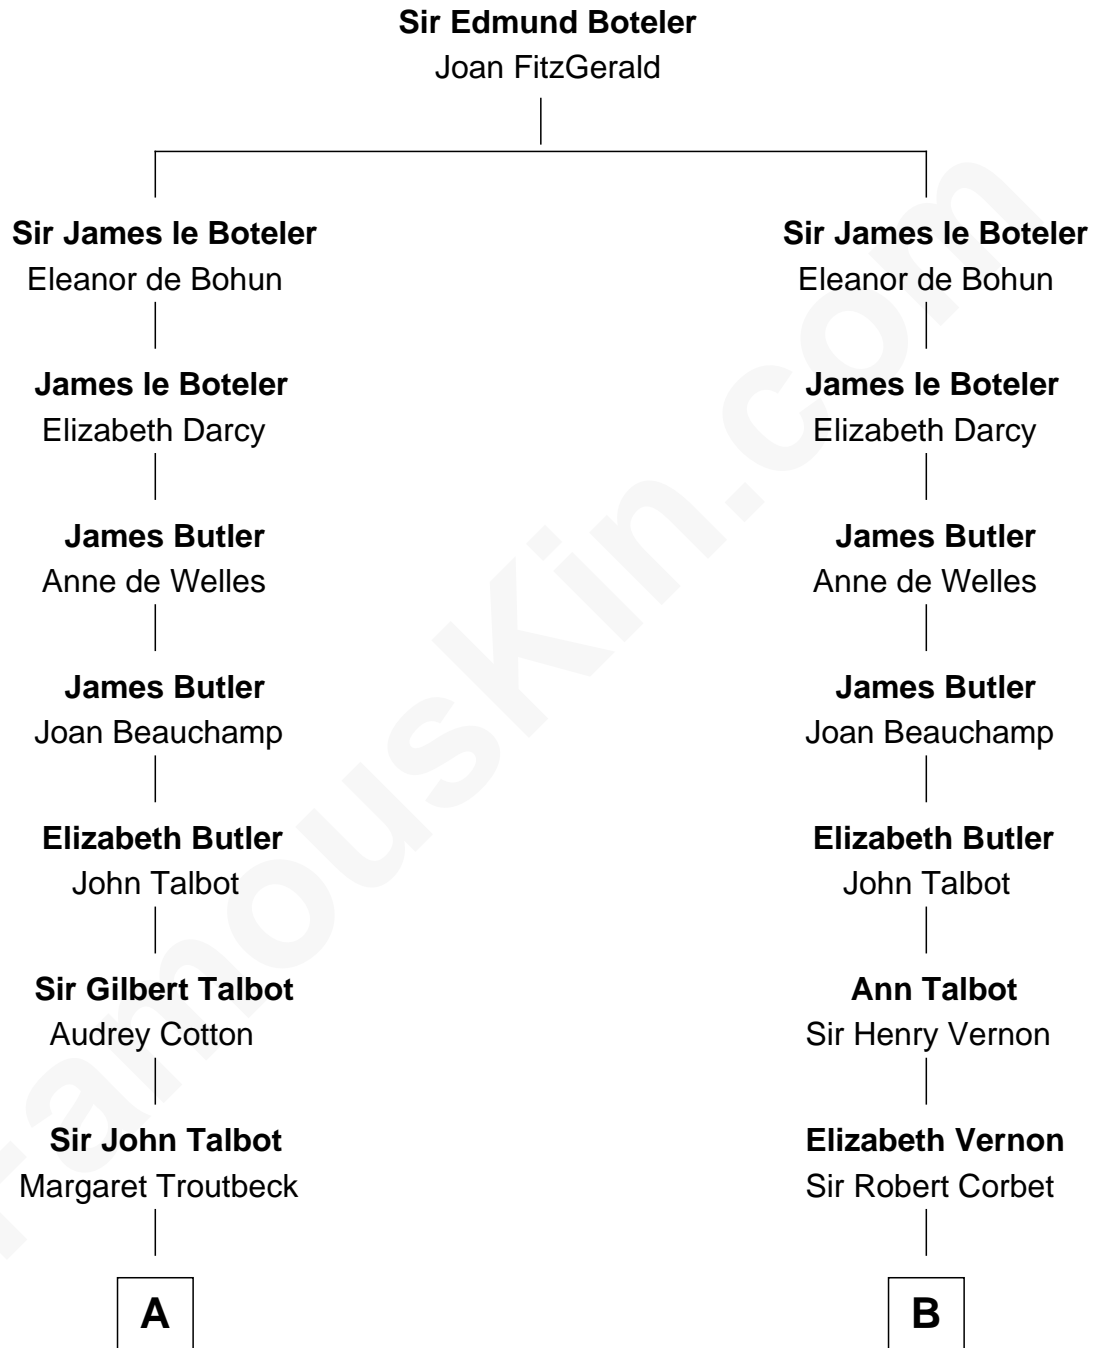

**FamousKin.com**  
**Relationship Chart of**  
**Benedict Cumberbatch**  
*Movie, Television and Stage Actor*

**20th cousin 1 time removed of**  
**Nelson Rockefeller**  
*41st U.S. Vice-President*

**C**

**Henry Alfred Cumberbatch**

Hélène Gertrude Rees

**Henry Carlton Cumberbatch**

Pauline Ellen Laing Congdon

**Timothy Carlton Congdon Cumberbatch**

Wanda Venham

**Benedict Cumberbatch**

*Movie, Television and Stage Actor*

**D**

**Lucy Avery**

Godfrey Lewis Rockefeller

**William Avery Rockefeller**

Eliza Davison

**John Davison Rockefeller**

Laura Celestia Spelman

**John Davison Rockefeller**

Abby Greene Aldrich

**Nelson Rockefeller**

*41st U.S. Vice-President*