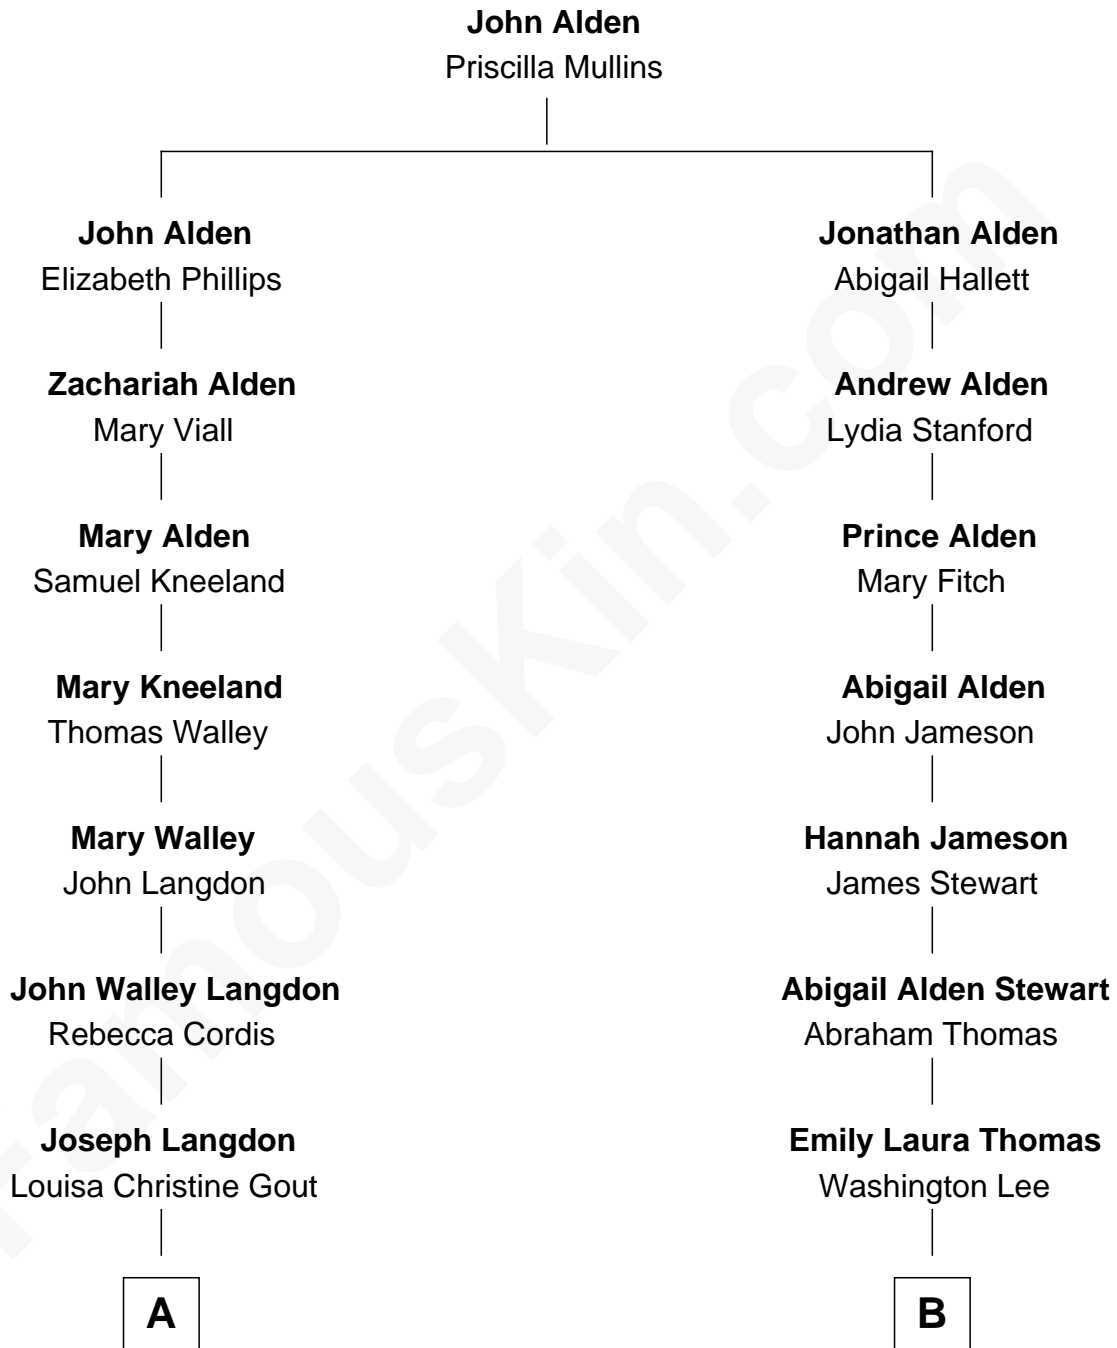

FamousKin.com

Relationship Chart of

Benedict Cumberbatch

Movie, Television and Stage Actor

8th cousin 3 times removed of

Emily Post

American Author on Etiquette

A

Ida Josephine Langdon

Thomas Bowen Rees

Hélène Gertrude Rees

Henry Alfred Cumberbatch

Henry Carlton Cumberbatch

Pauline Ellen Laing Congdon

Timothy Carlton Congdon Cumberbatch

Wanda Ventham