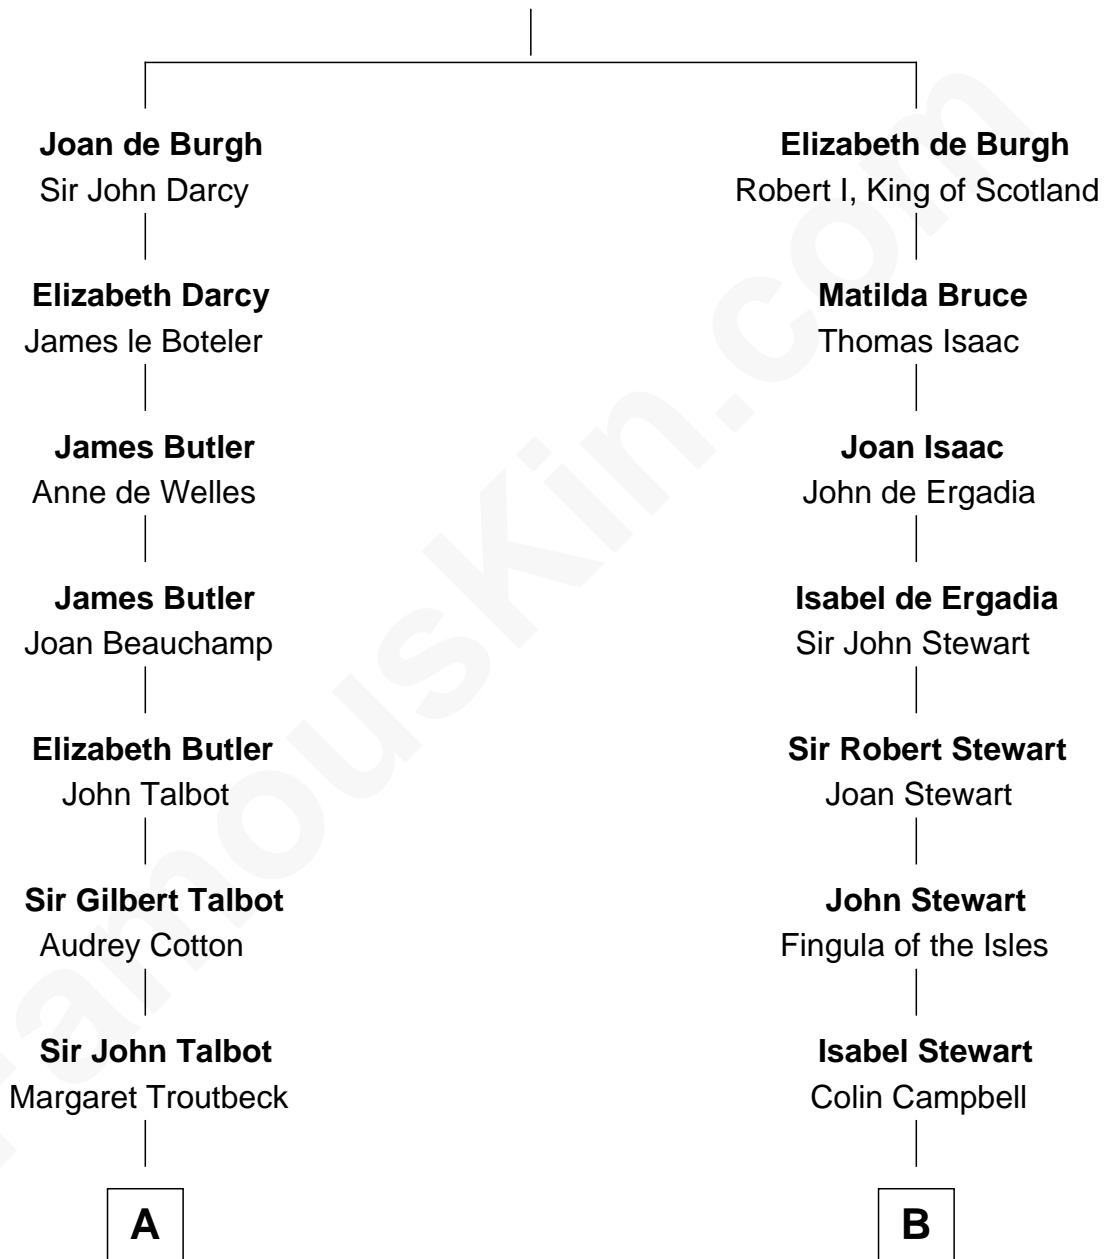

# FamousKin.com Relationship Chart of

**Benedict Cumberbatch**  
*Movie, Television and Stage Actor*

19th cousin 1 time removed of

**Emily Post**

*American Author on Etiquette*

**Sir Richard de Burgh**

Margaret - - - - -

**C**

**Henry Alfred Cumberbatch**

Hélène Gertrude Rees

**Henry Carlton Cumberbatch**

Pauline Ellen Laing Congdon

**Timothy Carlton Congdon Cumberbatch**

Wanda Venham

**Benedict Cumberbatch**