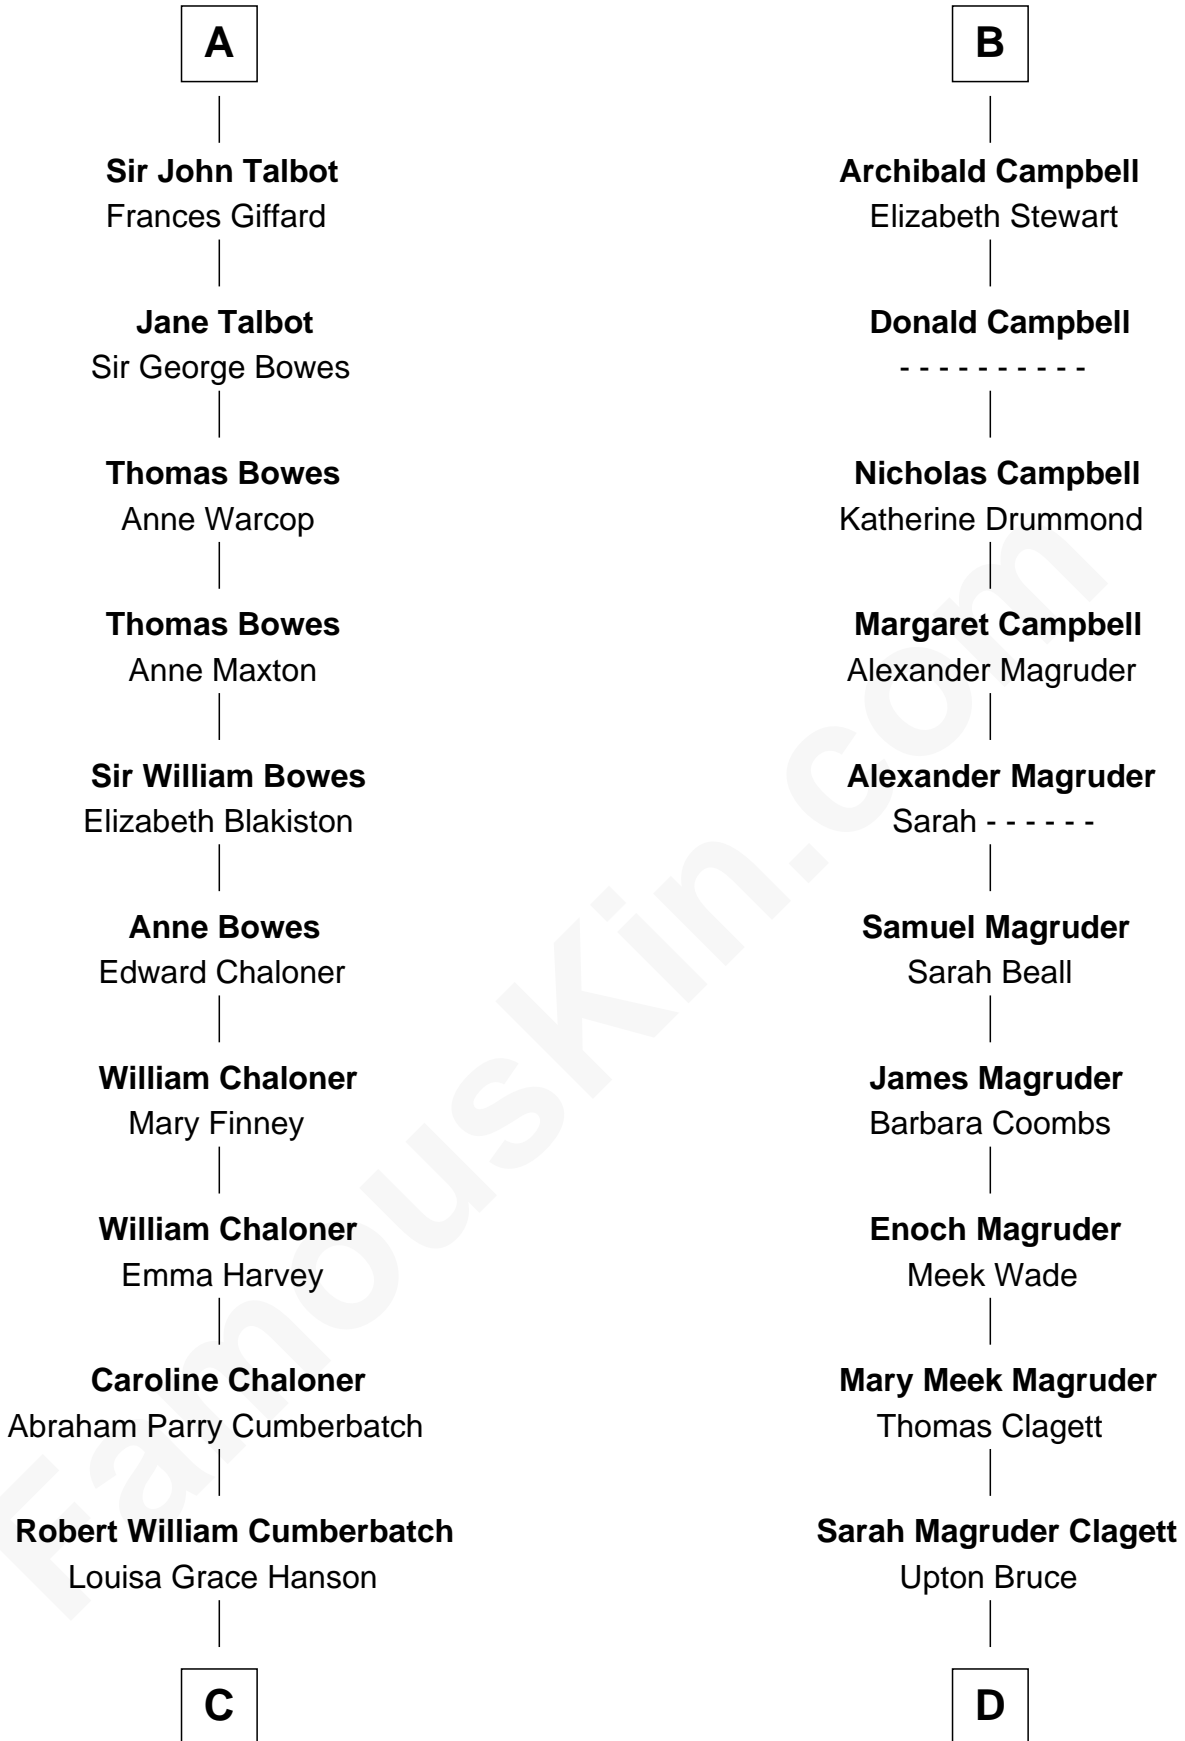

# FamousKin.com Relationship Chart of

**Benedict Cumberbatch**  
*Movie, Television and Stage Actor*

19th cousin 1 time removed of

**Emily Post**

*American Author on Etiquette*

**Sir Richard de Burgh**

Margaret - - - - -

**C**

**Henry Alfred Cumberbatch**

Hélène Gertrude Rees

**Henry Carlton Cumberbatch**

Pauline Ellen Laing Congdon

**Timothy Carlton Congdon Cumberbatch**

Wanda Venham

**Benedict Cumberbatch**