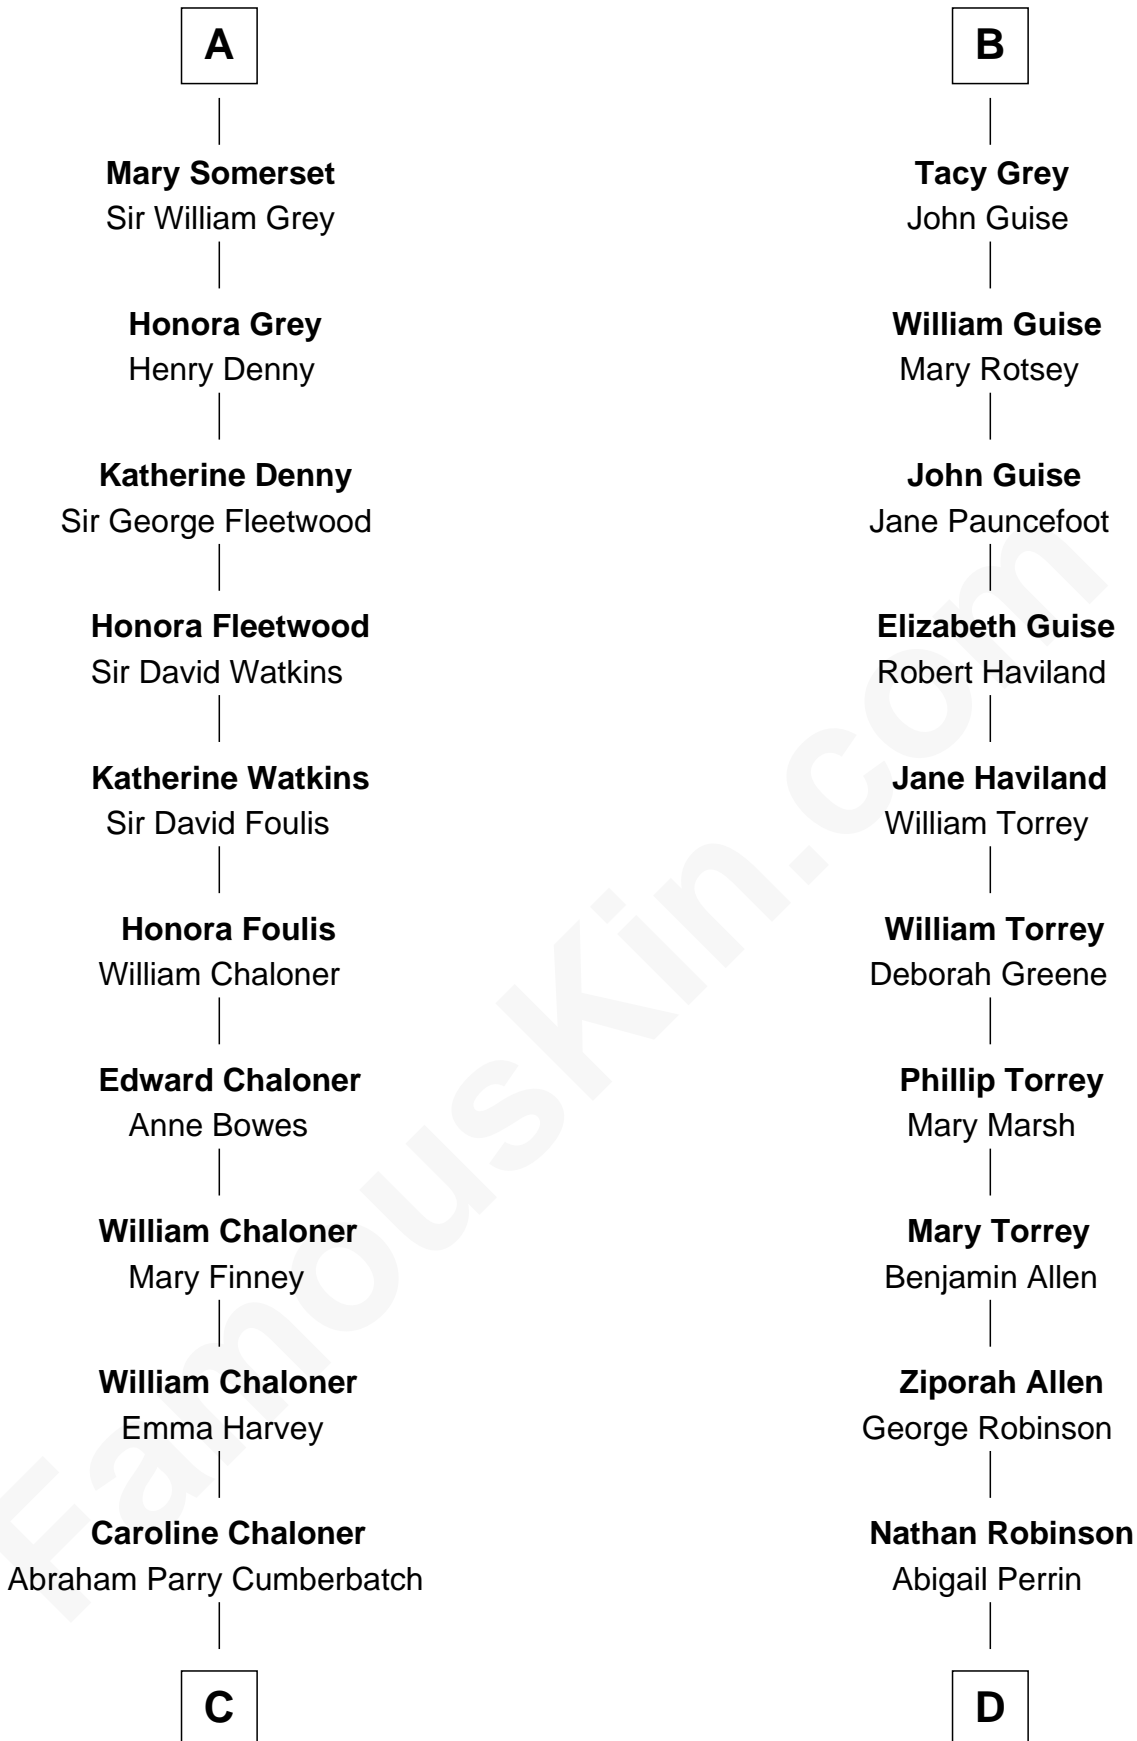

FamousKin.com
Relationship Chart of
Benedict Cumberbatch
Movie, Television and Stage Actor

21st cousin of

Raquel Welch
Movie Actress

C

Robert William Cumberbatch

Louisa Grace Hanson

Henry Alfred Cumberbatch