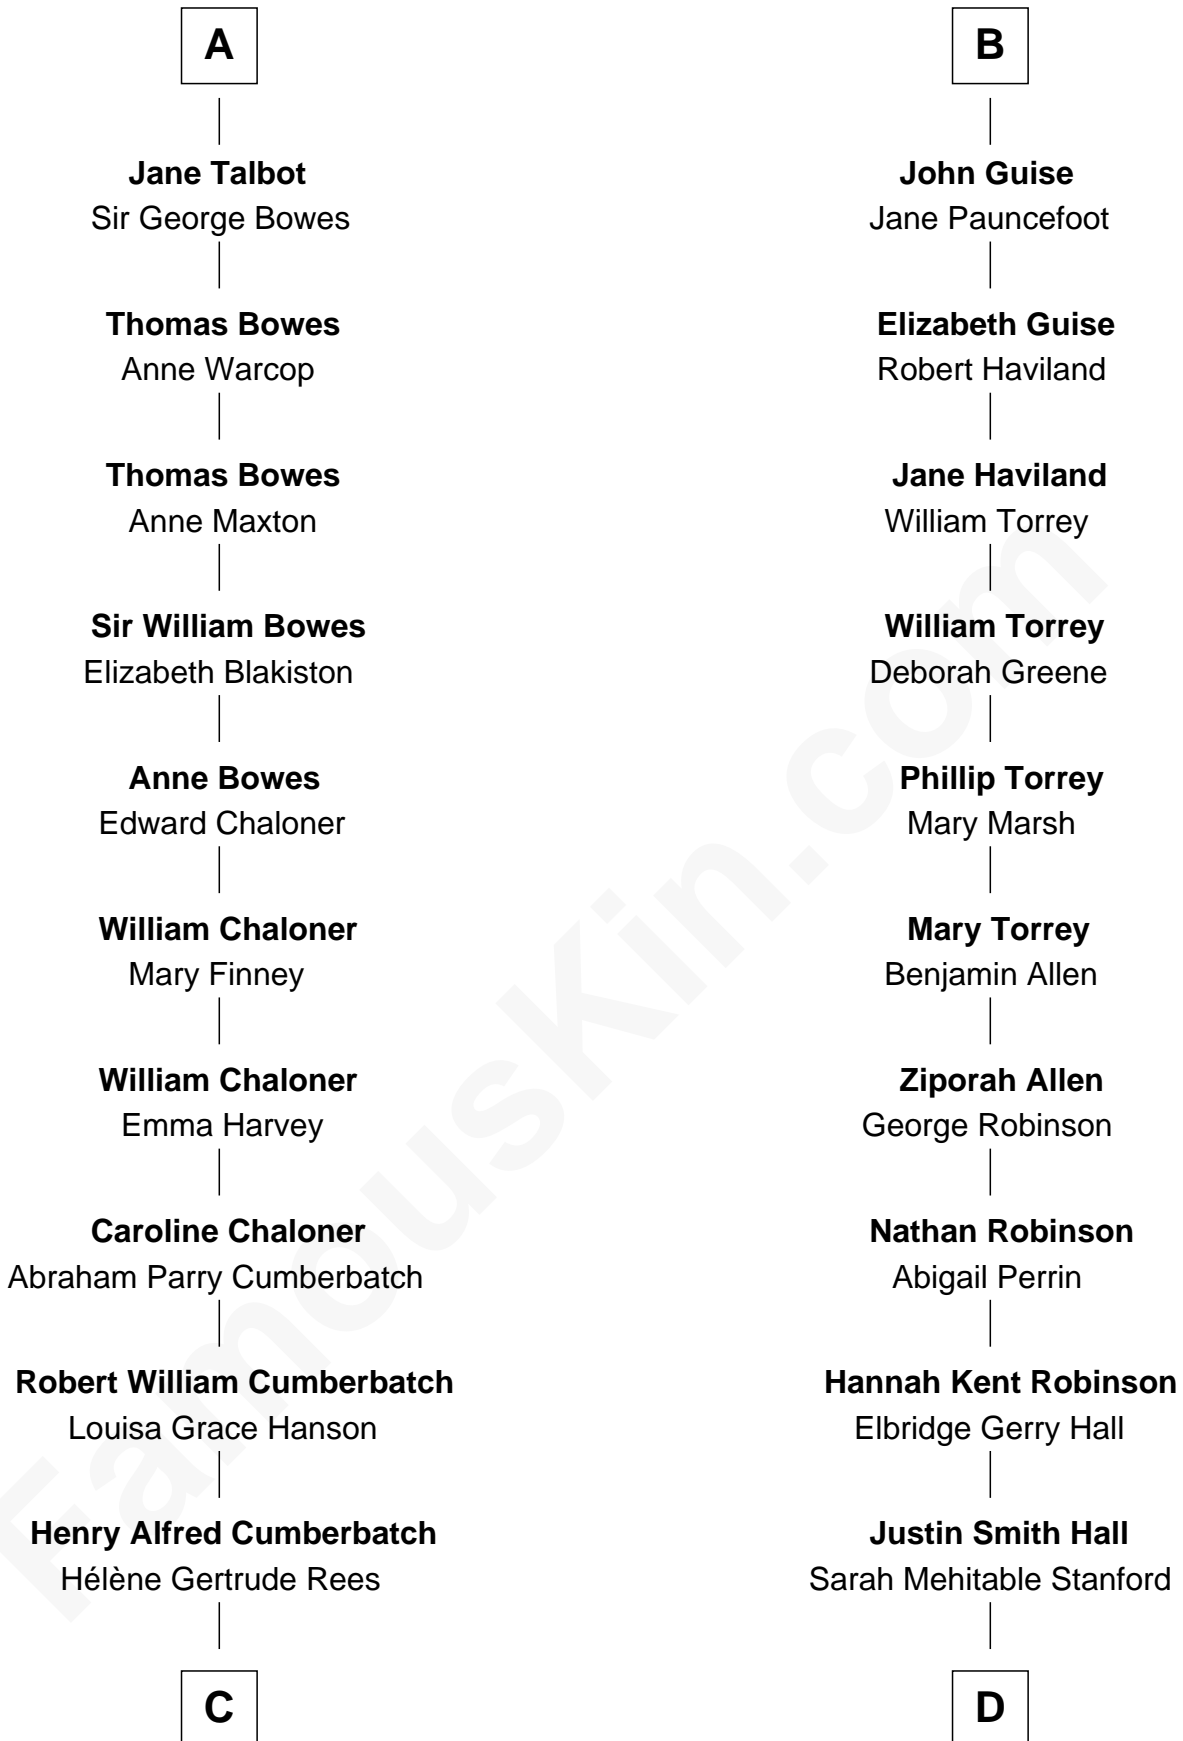

**FamousKin.com**  
**Relationship Chart of**  
**Benedict Cumberbatch**  
*Movie, Television and Stage Actor*

19th cousin of

**Raquel Welch**  
*Movie Actress*

**Sir William de Ros**  
 Margery de Badlesmere

**C**

**Henry Carlton Cumberbatch**

Pauline Ellen Laing Congdon

**Timothy Carlton Congdon Cumberbatch**

Wanda Ventham

**Benedict Cumberbatch**

*Movie, Television and Stage Actor*

**D**

**Emery Stanford Hall**

Clara Louise Adams

**Josephine Sarah Hall**

Armando Carlos Tejada

**Raquel Welch**

*aka Raquel Welch*

FamousKin.com