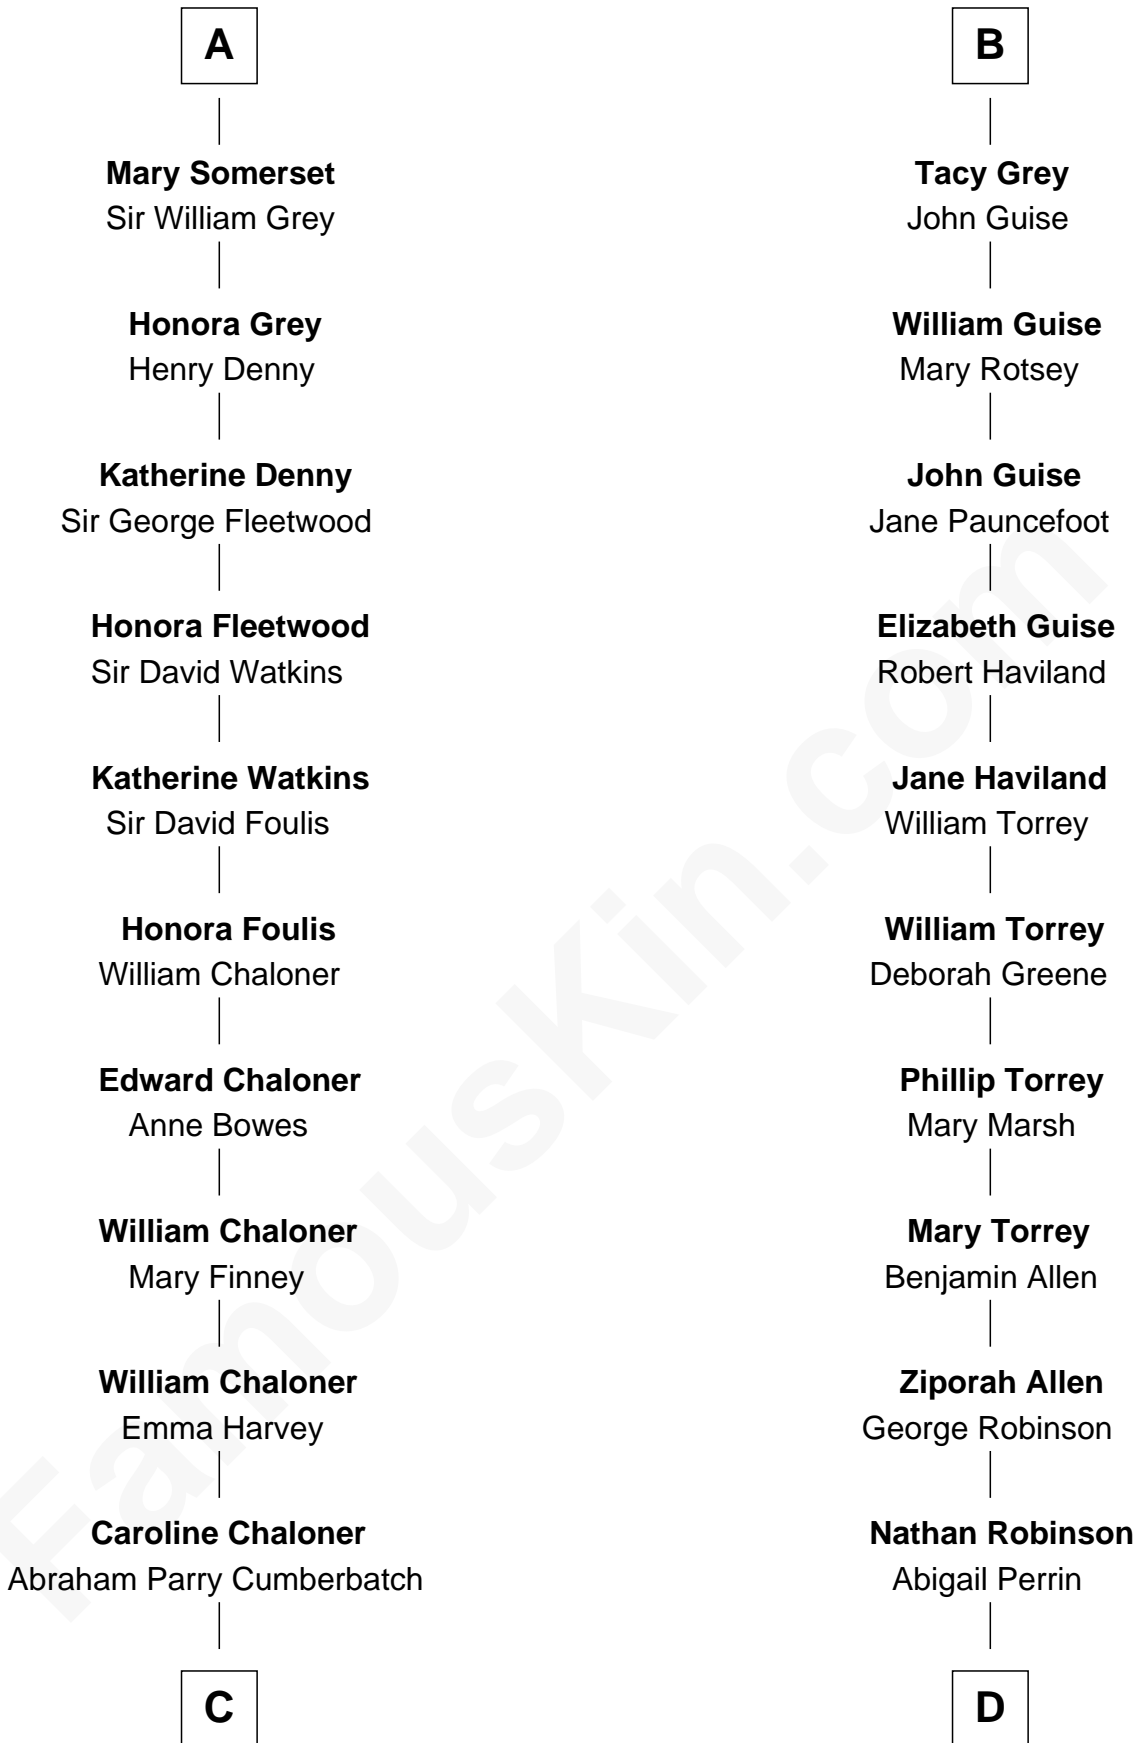

**FamousKin.com**  
**Relationship Chart of**  
**Benedict Cumberbatch**  
*Movie, Television and Stage Actor*

21st cousin of

**Raquel Welch**  
*Movie Actress*

**Sir Gilbert de Clare**  
 Joan of Acre

**C**

**Robert William Cumberbatch**

Louisa Grace Hanson

**Henry Alfred Cumberbatch**

Hélène Gertrude Rees

**Henry Carlton Cumberbatch**

Pauline Ellen Laing Congdon

**Timothy Carlton Congdon Cumberbatch**

Wanda Ventham

**Benedict Cumberbatch**

*Movie, Television and Stage Actor*

**D**

**Hannah Kent Robinson**

Elbridge Gerry Hall

**Justin Smith Hall**

Sarah Mehitable Stanford

**Emery Stanford Hall**