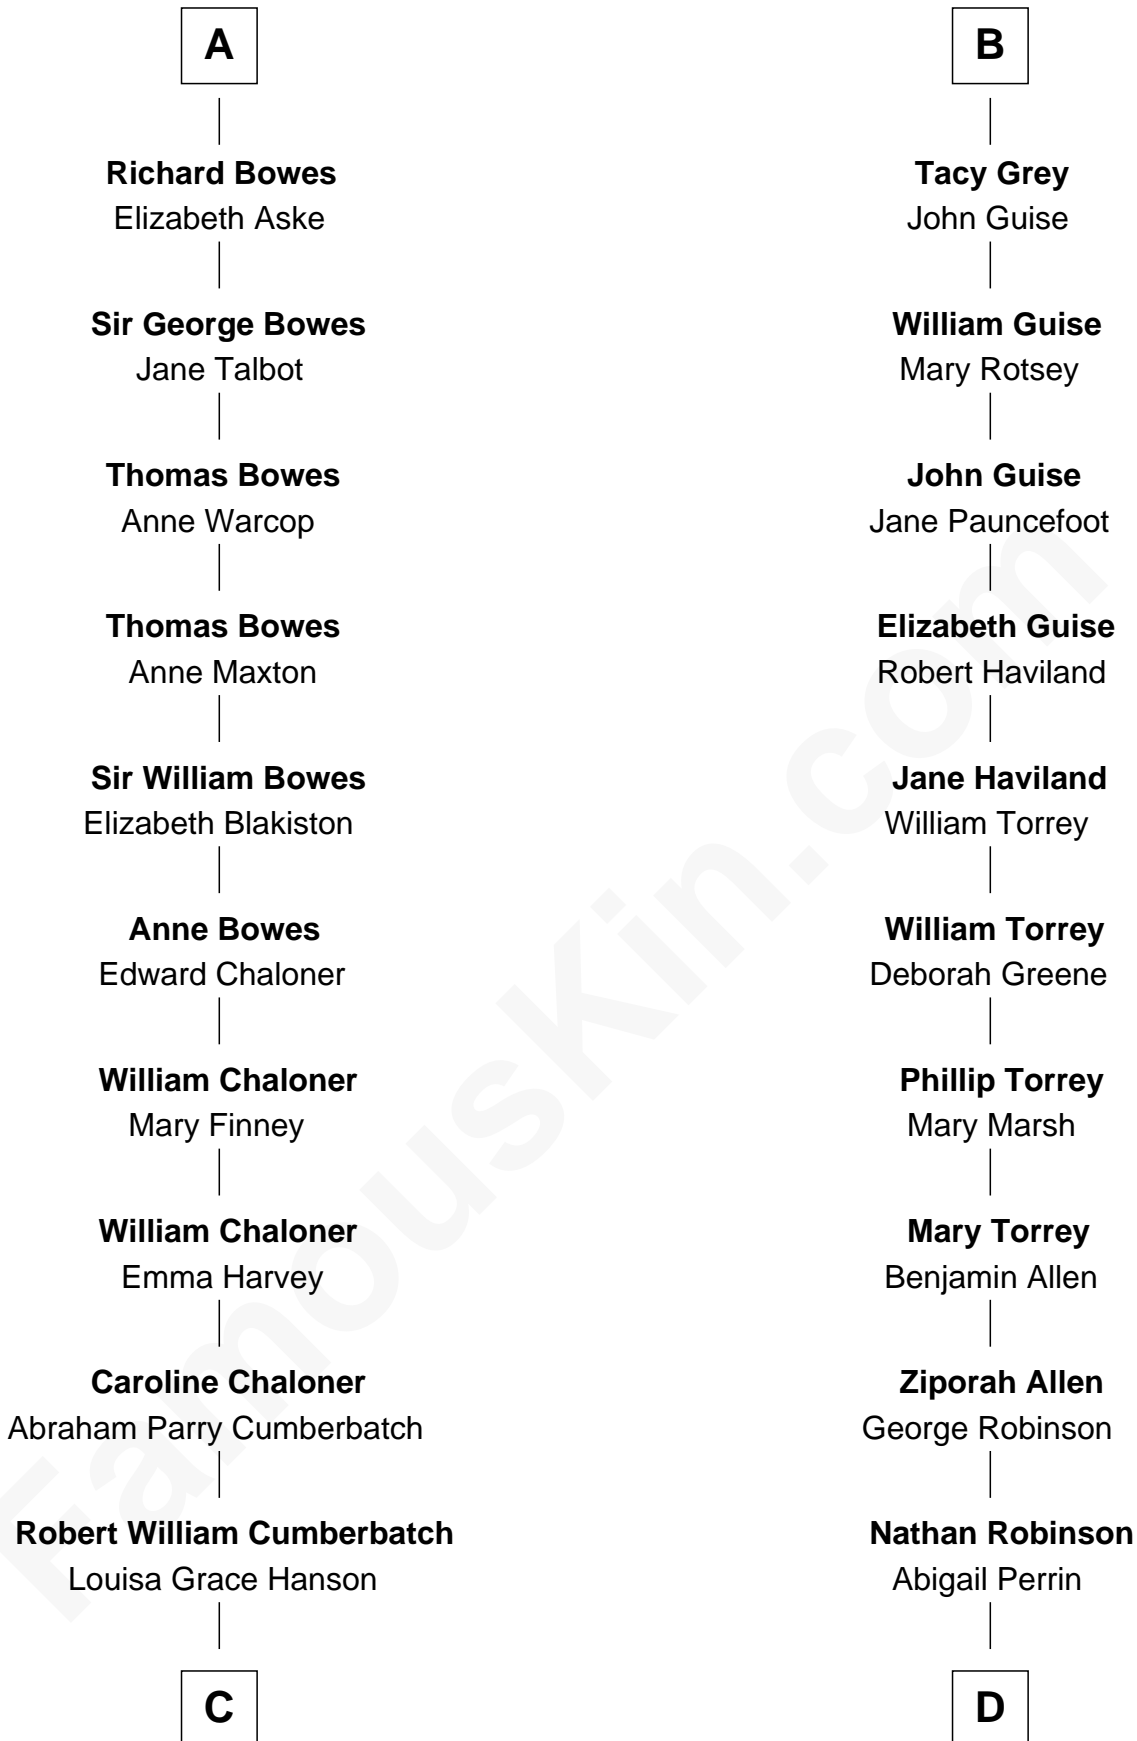

## Relationship Chart of

**Benedict Cumberbatch**  
*Movie, Television and Stage Actor*

20th cousin 1 time removed of

**Raquel Welch**  
*Movie Actress*

**Sir Edmund Mortimer**  
 Margaret de Fiennes

**C**

**Henry Alfred Cumberbatch**

Hélène Gertrude Rees

**Henry Carlton Cumberbatch**

Pauline Ellen Laing Congdon

**Timothy Carlton Congdon Cumberbatch**

Wanda Ventham

**Benedict Cumberbatch**

*Movie, Television and Stage Actor*