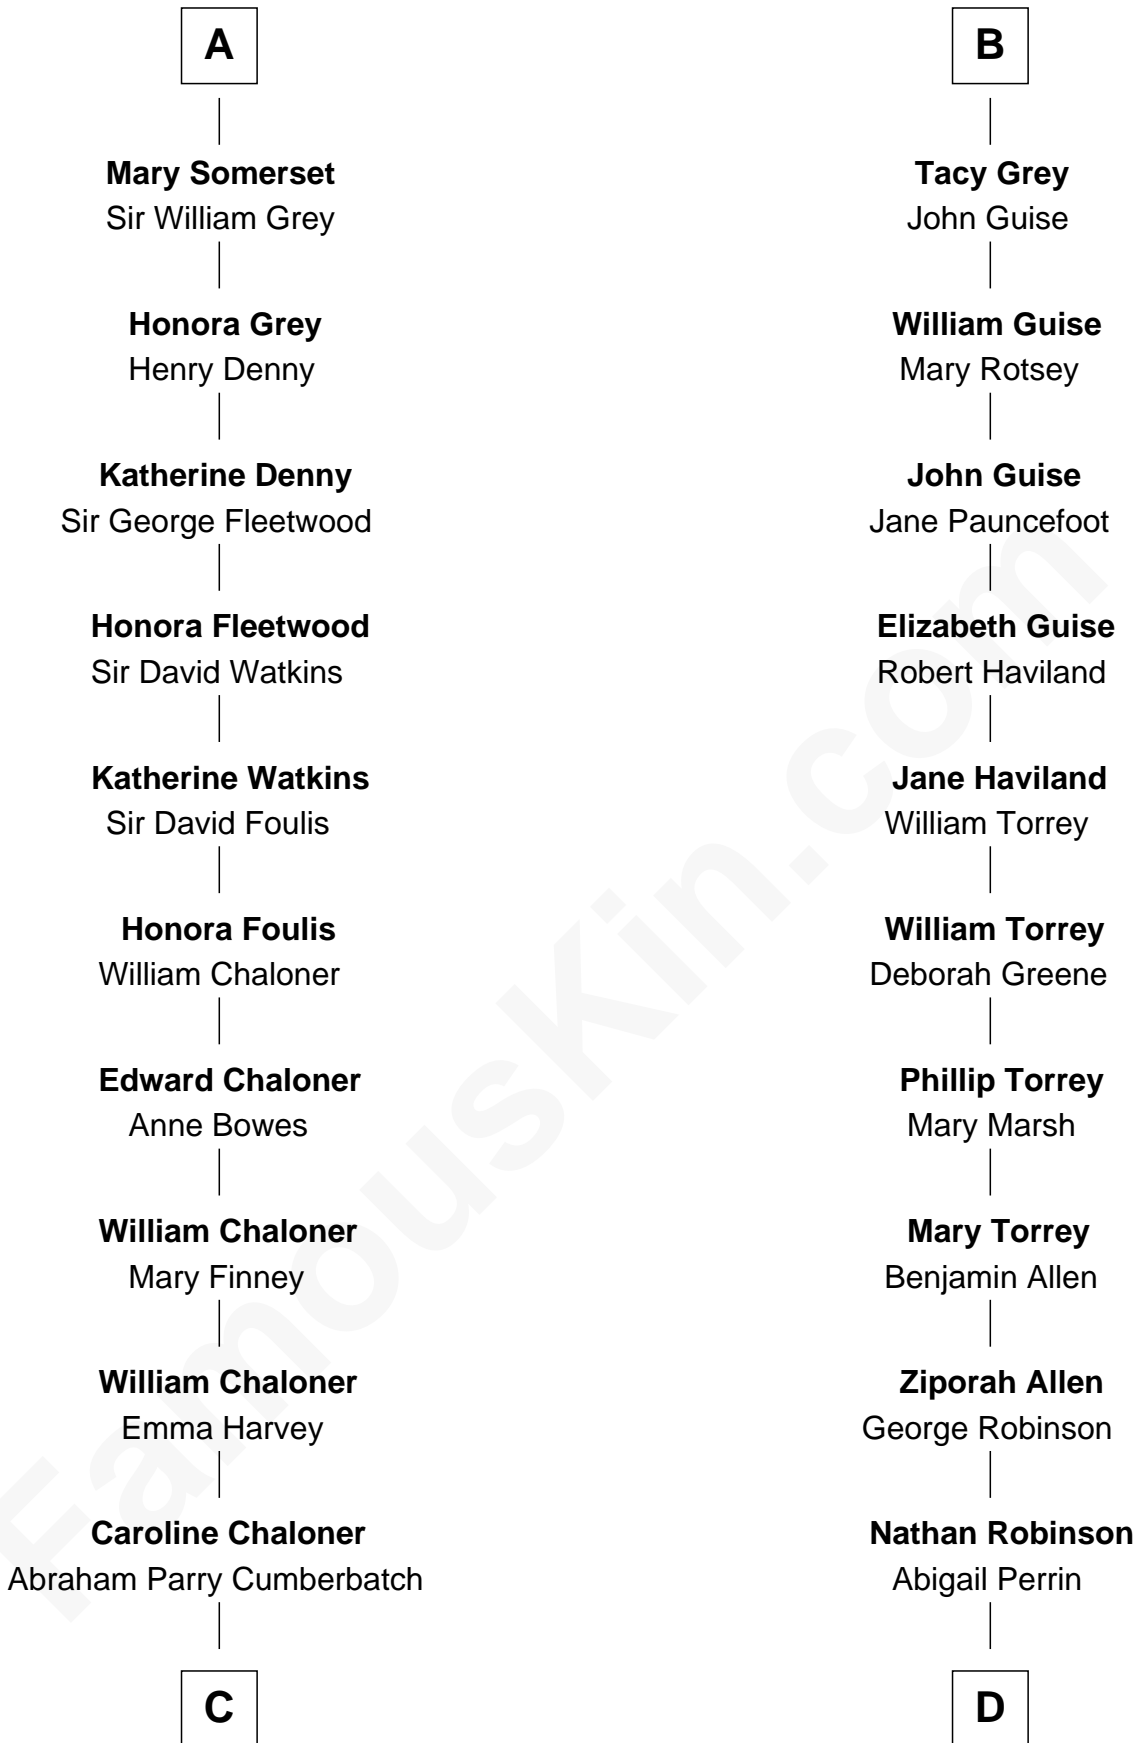

FamousKin.com
Relationship Chart of
Benedict Cumberbatch
Movie, Television and Stage Actor

21st cousin of

Raquel Welch
Movie Actress

Roger de Mortimer
 Joan de Geneville

C

Robert William Cumberbatch

Louisa Grace Hanson

Henry Alfred Cumberbatch

Hélène Gertrude Rees

Henry Carlton Cumberbatch

Pauline Ellen Laing Congdon

Timothy Carlton Congdon Cumberbatch

Wanda Ventham

Benedict Cumberbatch

Movie, Television and Stage Actor