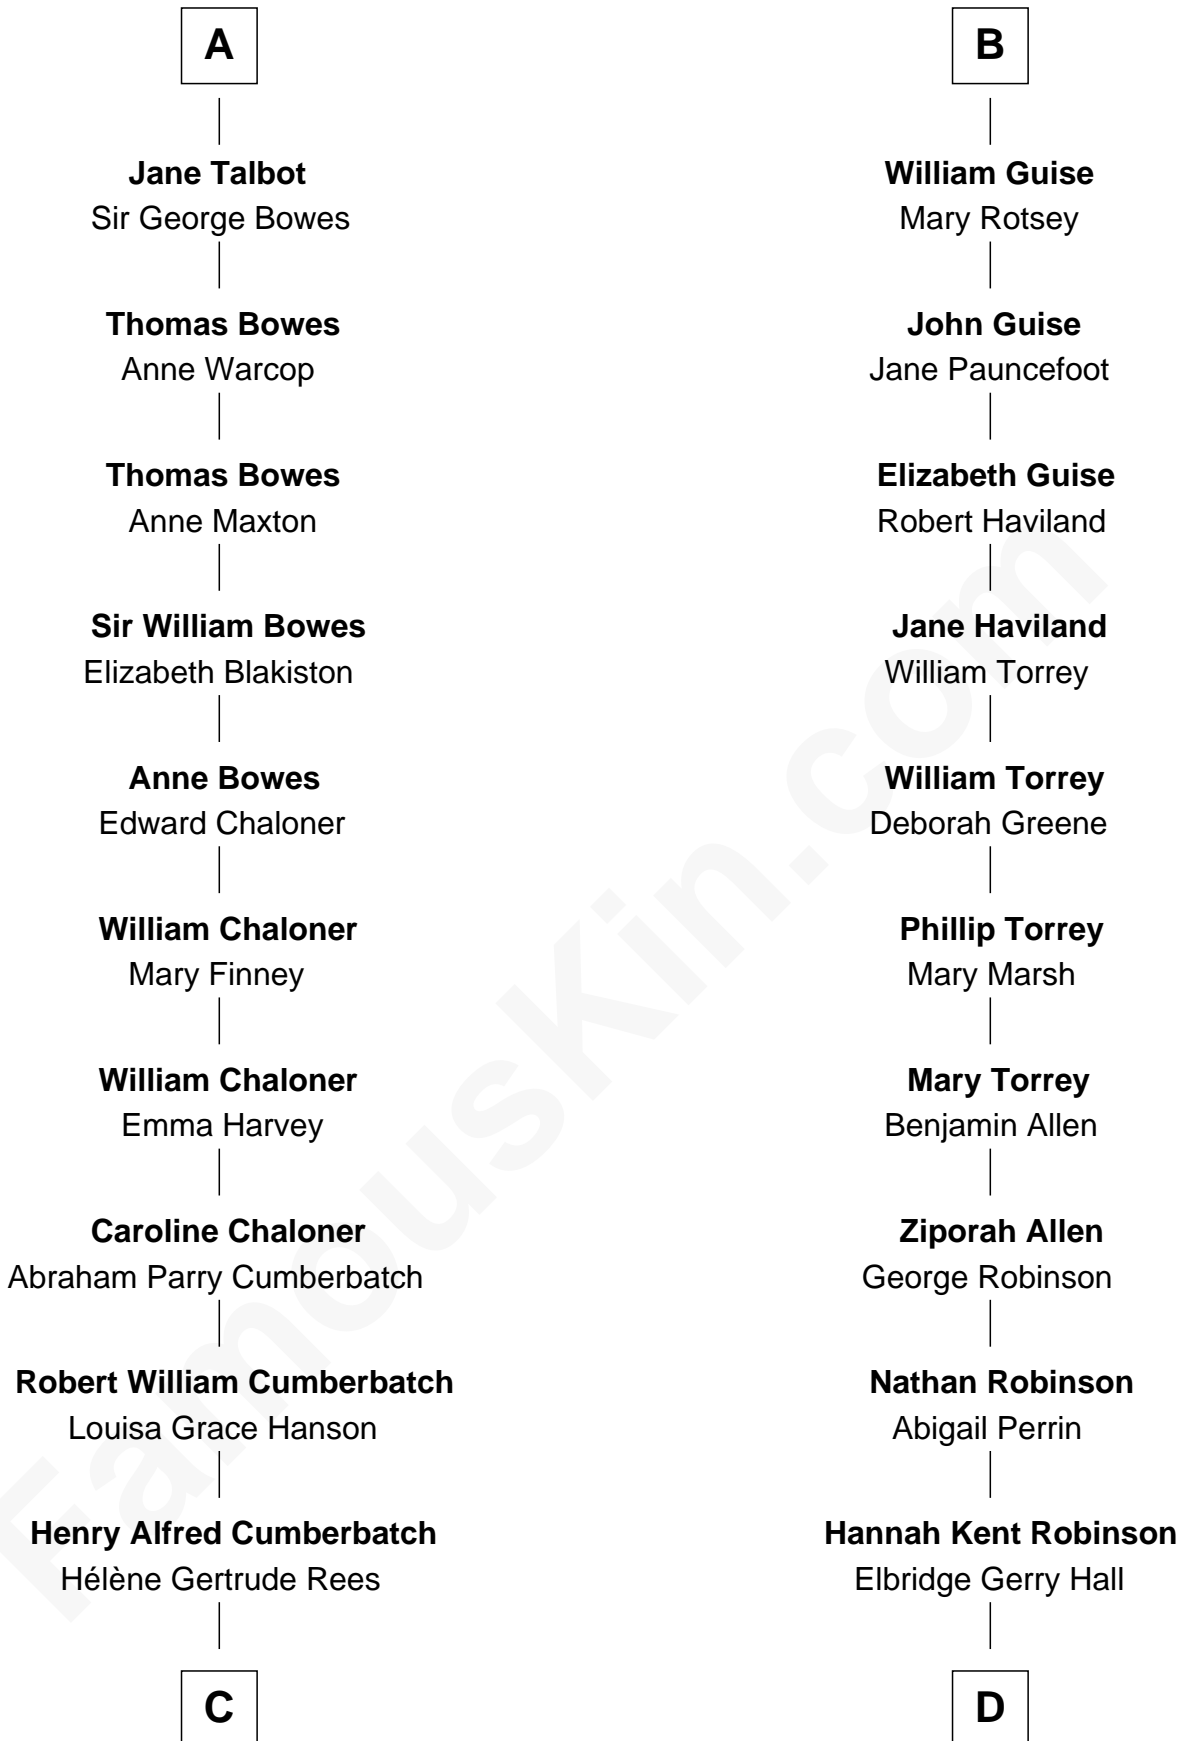

FamousKin.com Relationship Chart of

Benedict Cumberbatch
Movie, Television and Stage Actor

19th cousin 1 time removed of

Raquel Welch
Movie Actress

C

Henry Carlton Cumberbatch

Pauline Ellen Laing Congdon

Timothy Carlton Congdon Cumberbatch