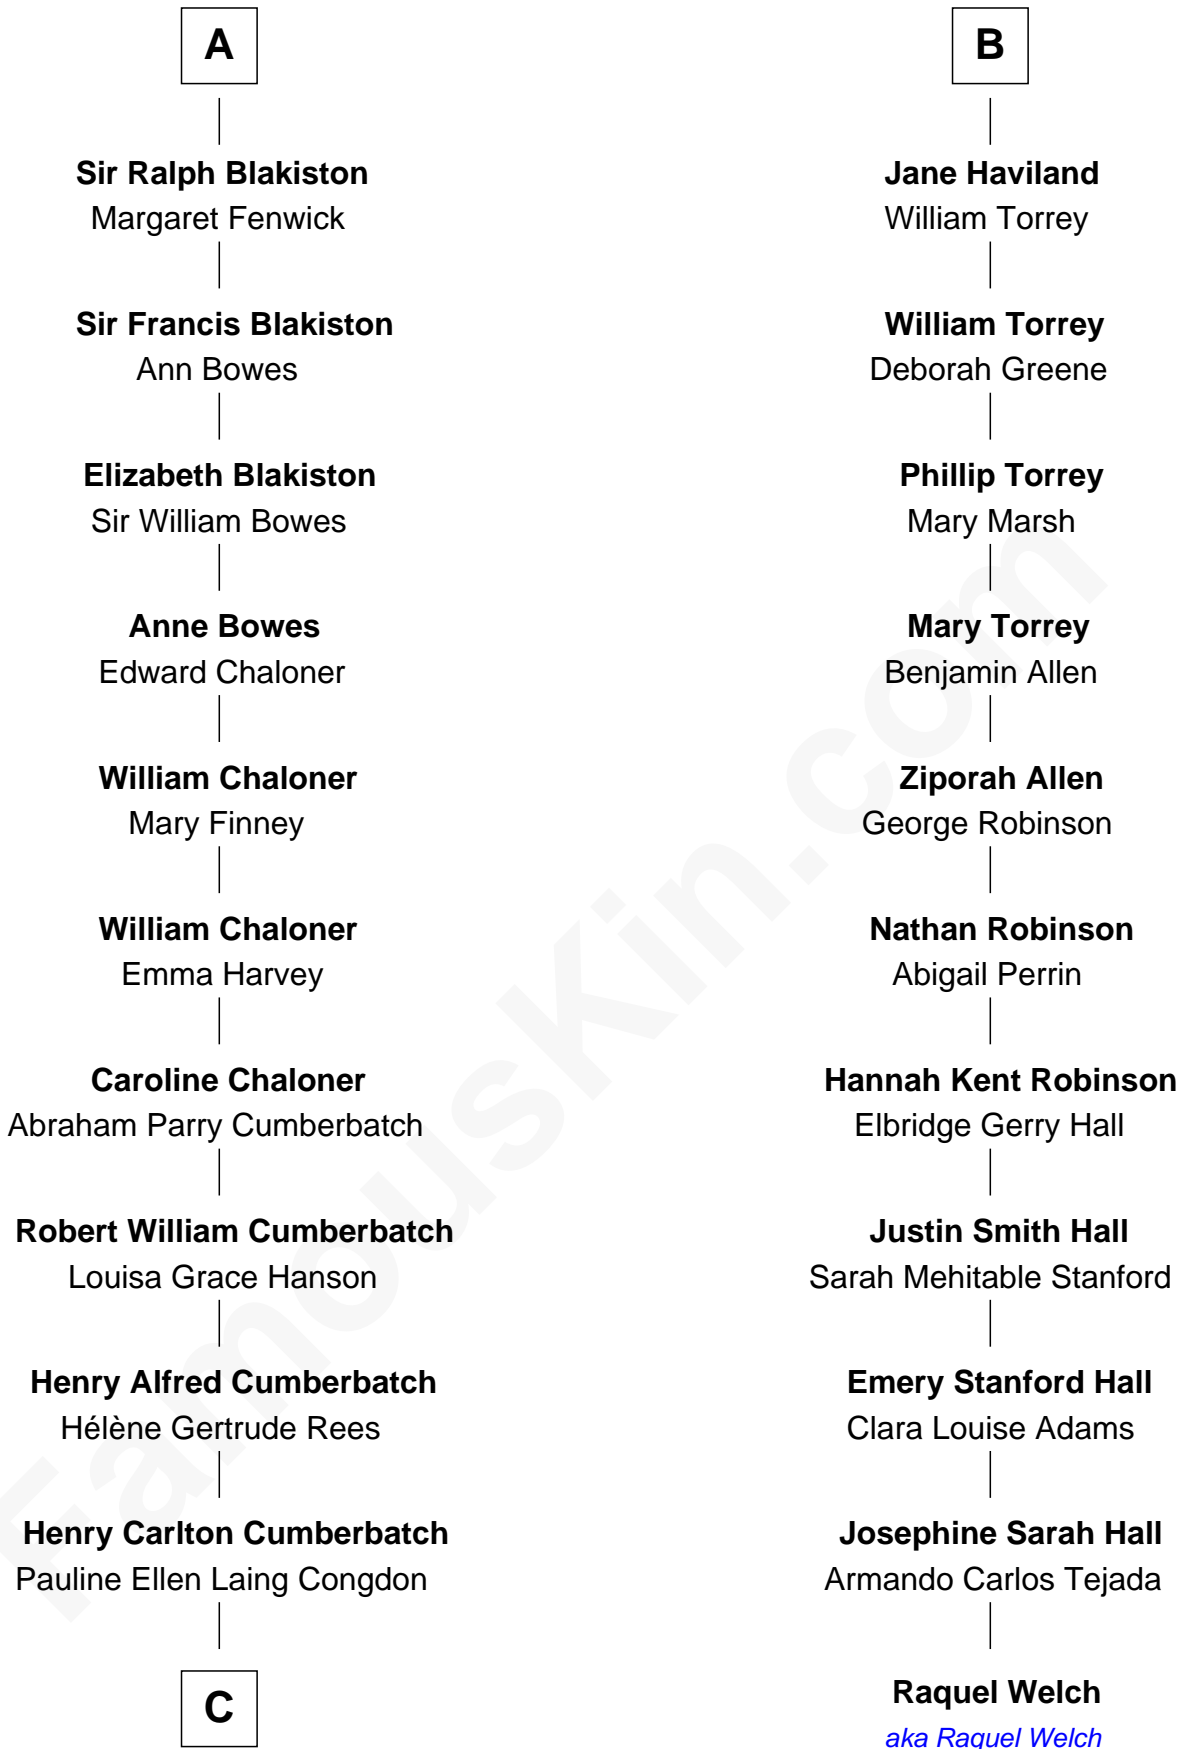

FamousKin.com Relationship Chart of

Benedict Cumberbatch
Movie, Television and Stage Actor

17th cousin 1 time removed of

Raquel Welch
Movie Actress

Timothy Carlton Congdon Cumberbatch

Wanda Ventham

Benedict Cumberbatch

Movie, Television and Stage Actor

FamousKin.com