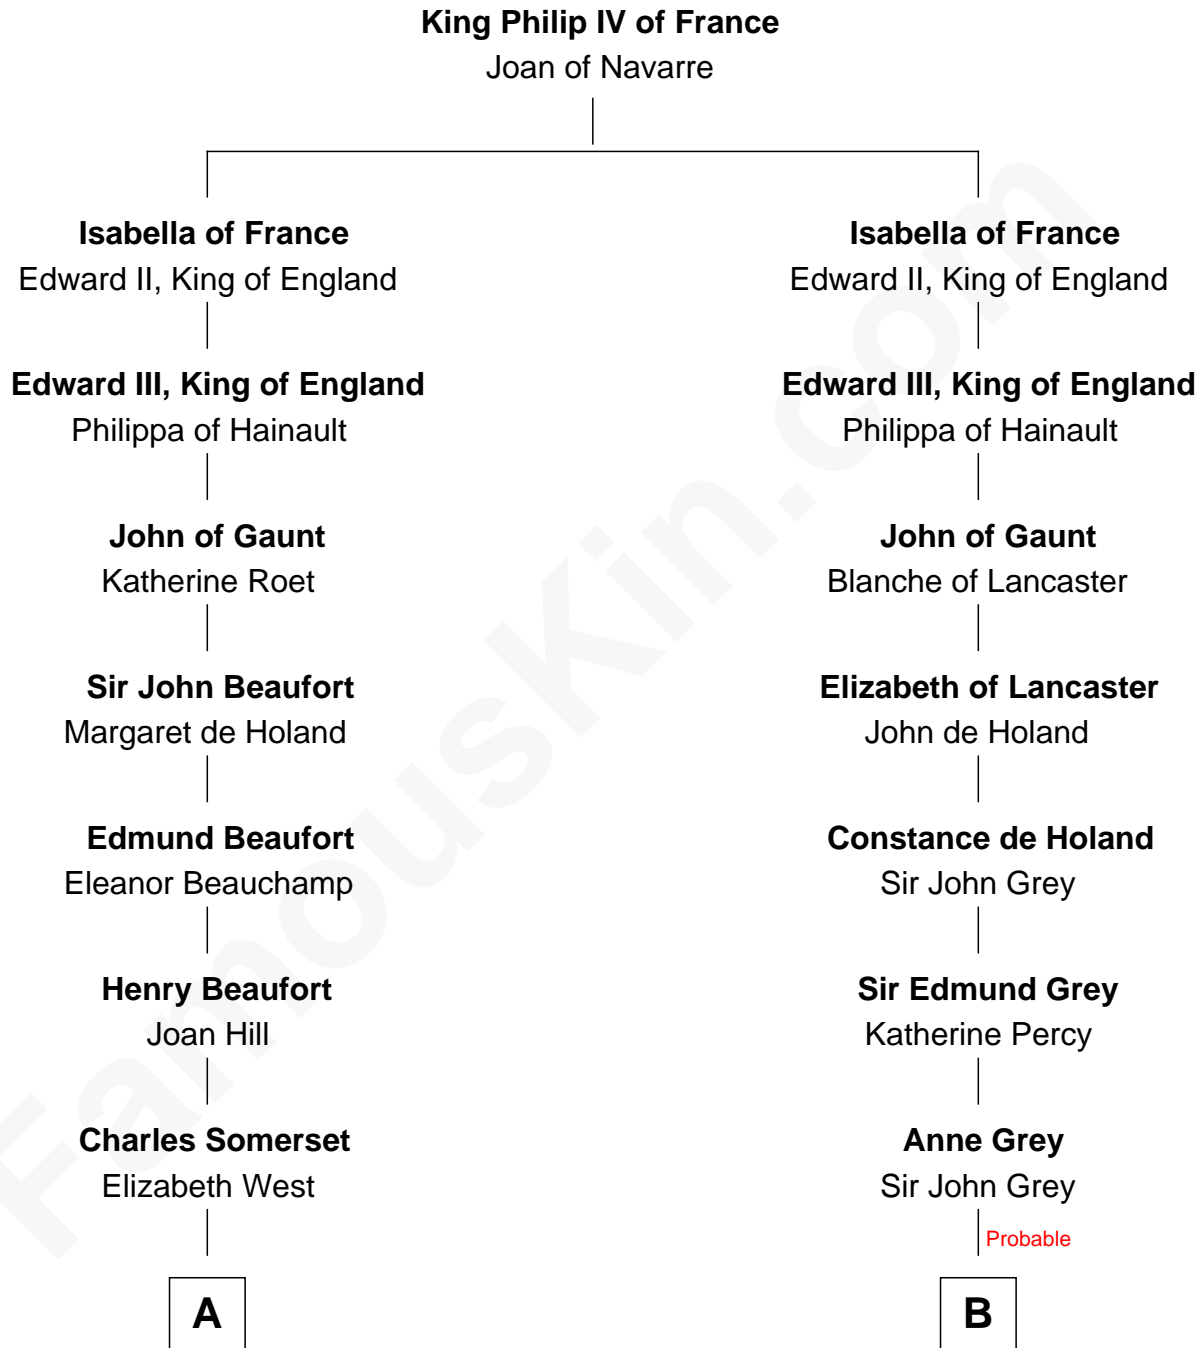

FamousKin.com
Relationship Chart of
Benedict Cumberbatch
Movie, Television and Stage Actor

21st cousin of

Raquel Welch
Movie Actress

C

Robert William Cumberbatch

Louisa Grace Hanson

Henry Alfred Cumberbatch