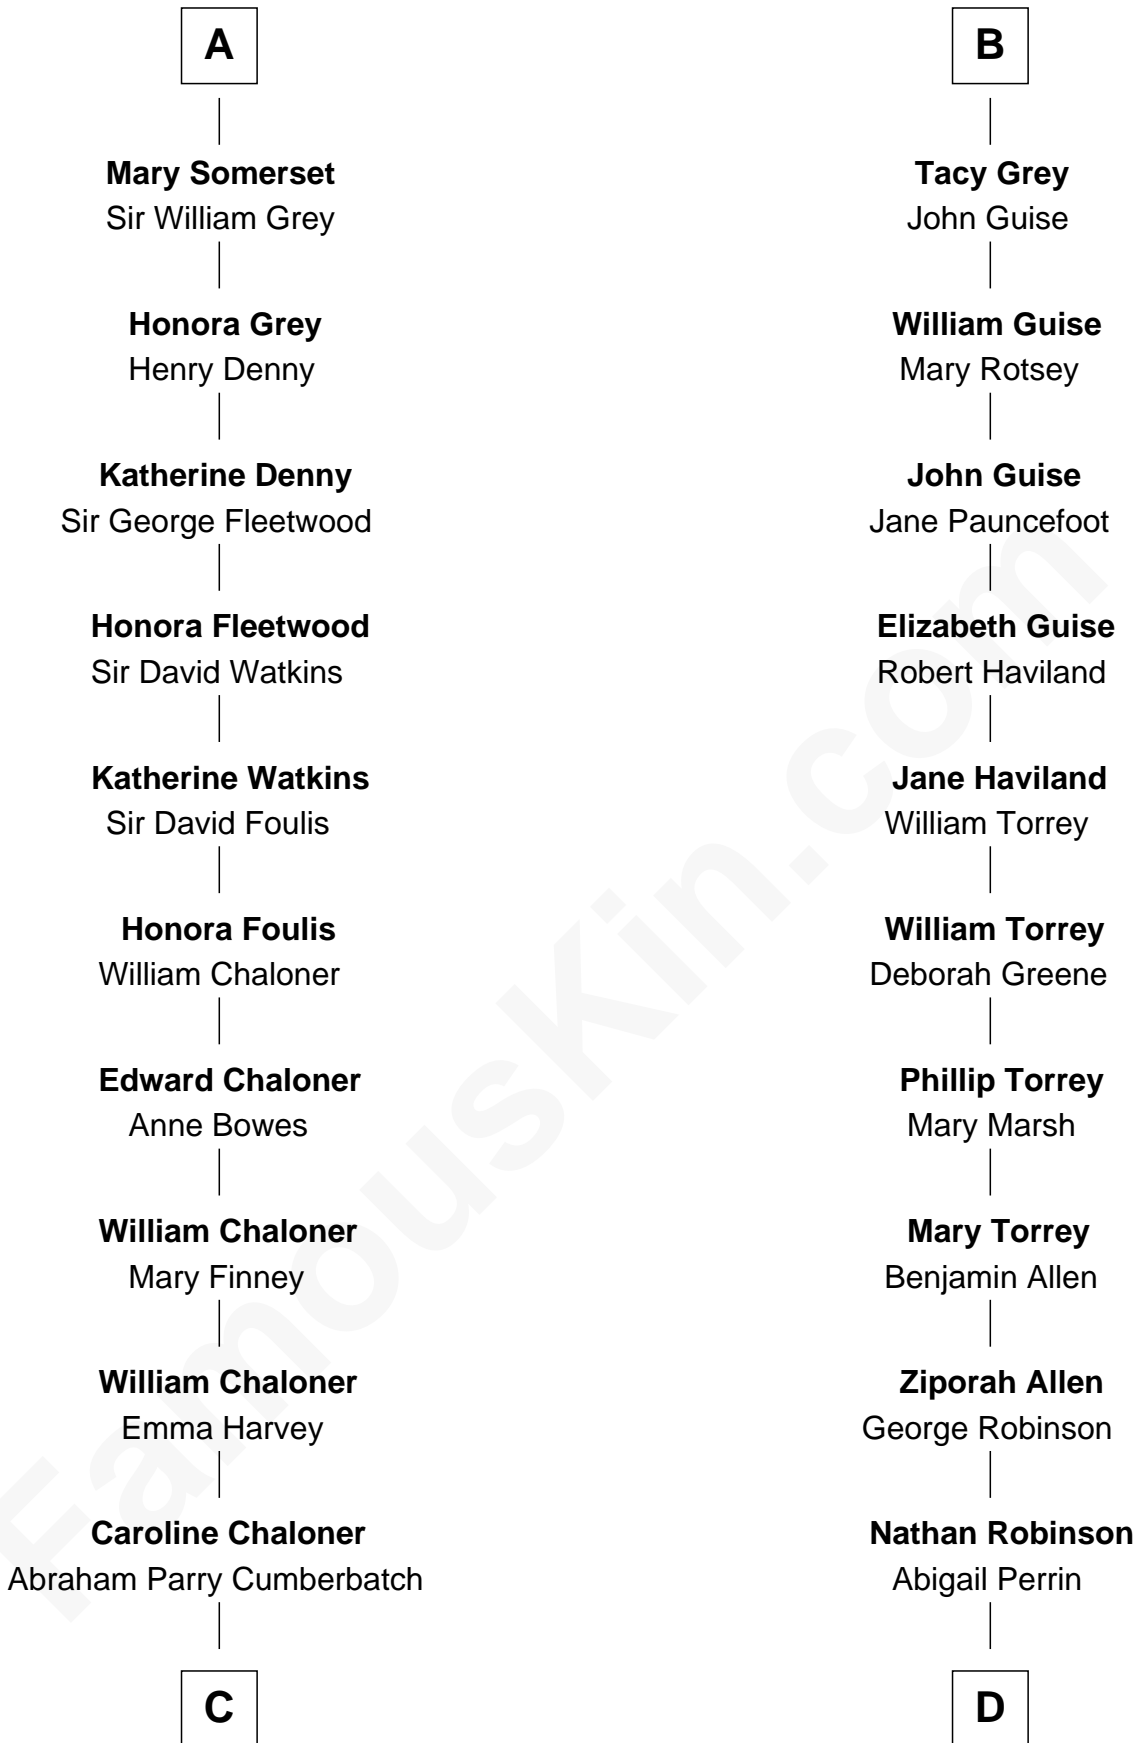

FamousKin.com
Relationship Chart of
Benedict Cumberbatch
Movie, Television and Stage Actor

21st cousin of

Raquel Welch
Movie Actress

C

Robert William Cumberbatch

Louisa Grace Hanson

Henry Alfred Cumberbatch