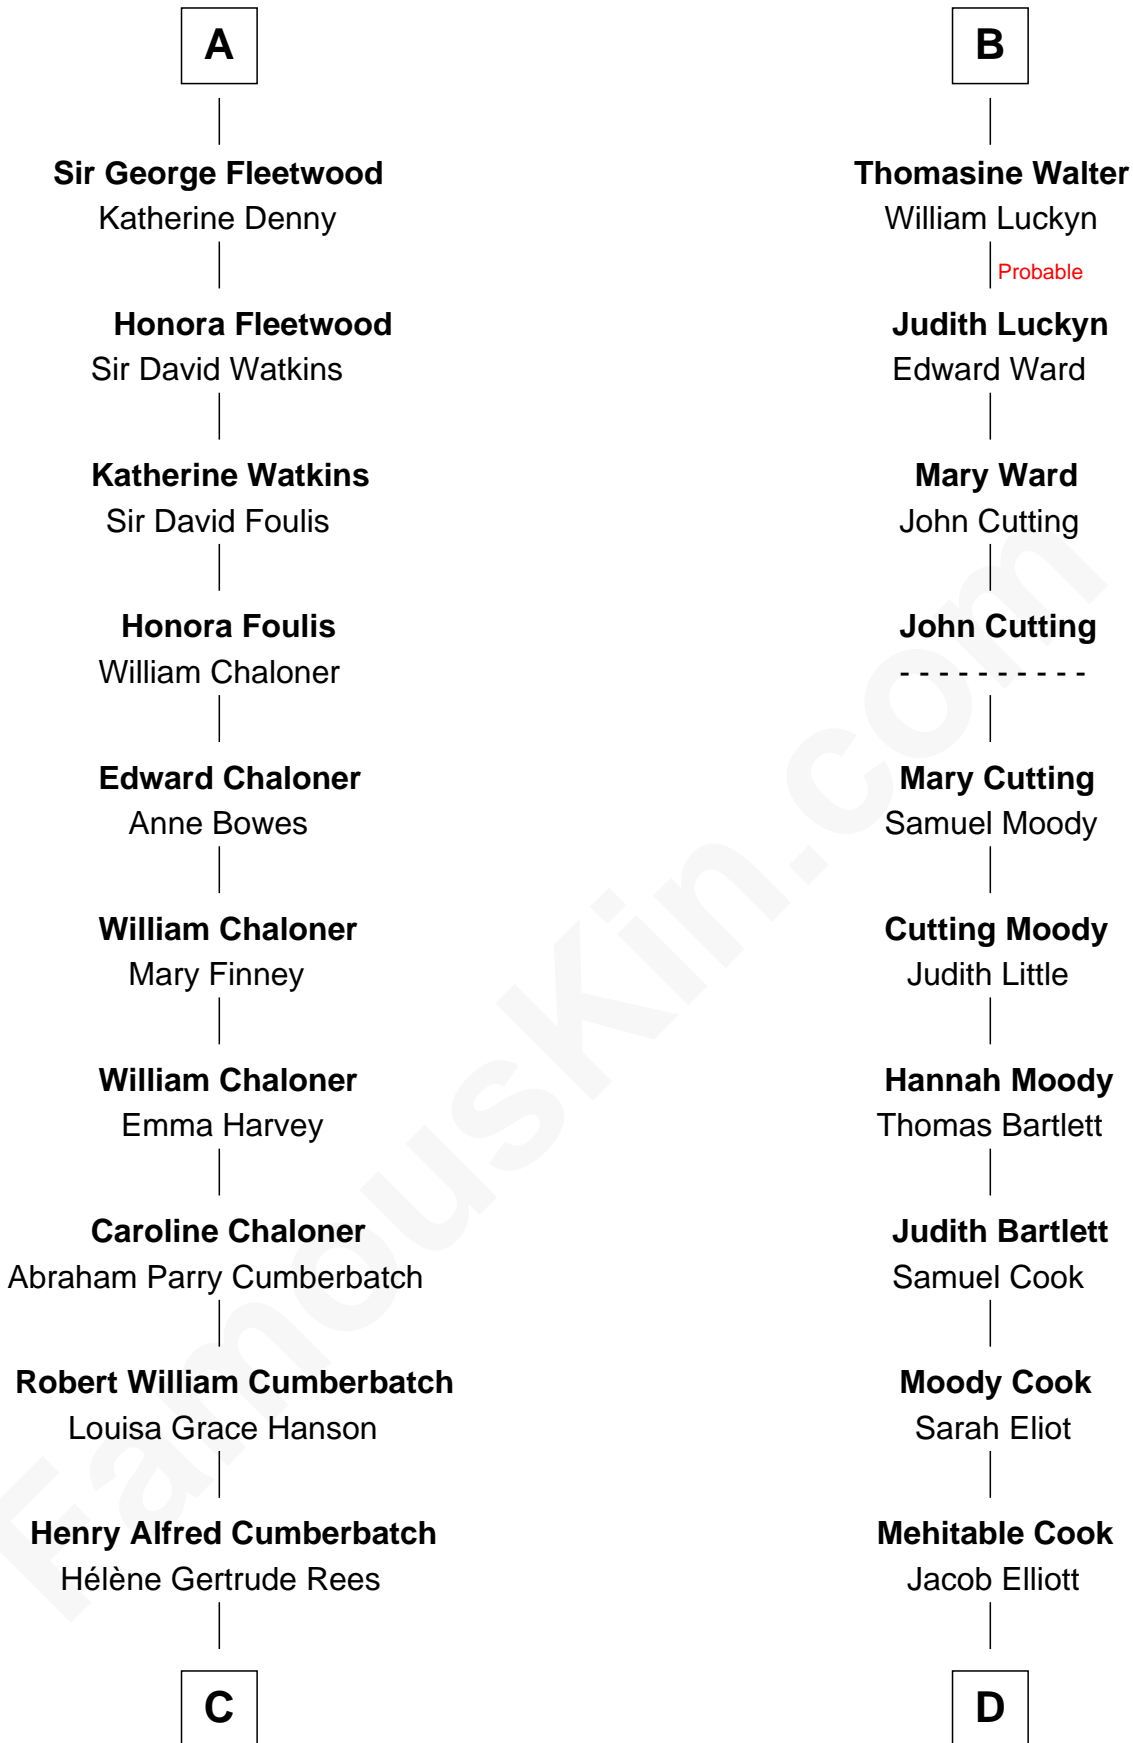

FamousKin.com

Relationship Chart of

Benedict Cumberbatch

Movie, Television and Stage Actor

19th cousin 2 times removed of

Raquel Welch

Movie Actress

Sir John Howard

Alice de Bois

C

Henry Carlton Cumberbatch

Pauline Ellen Laing Congdon

Timothy Carlton Congdon Cumberbatch

Wanda Ventham

Benedict Cumberbatch

Movie, Television and Stage Actor