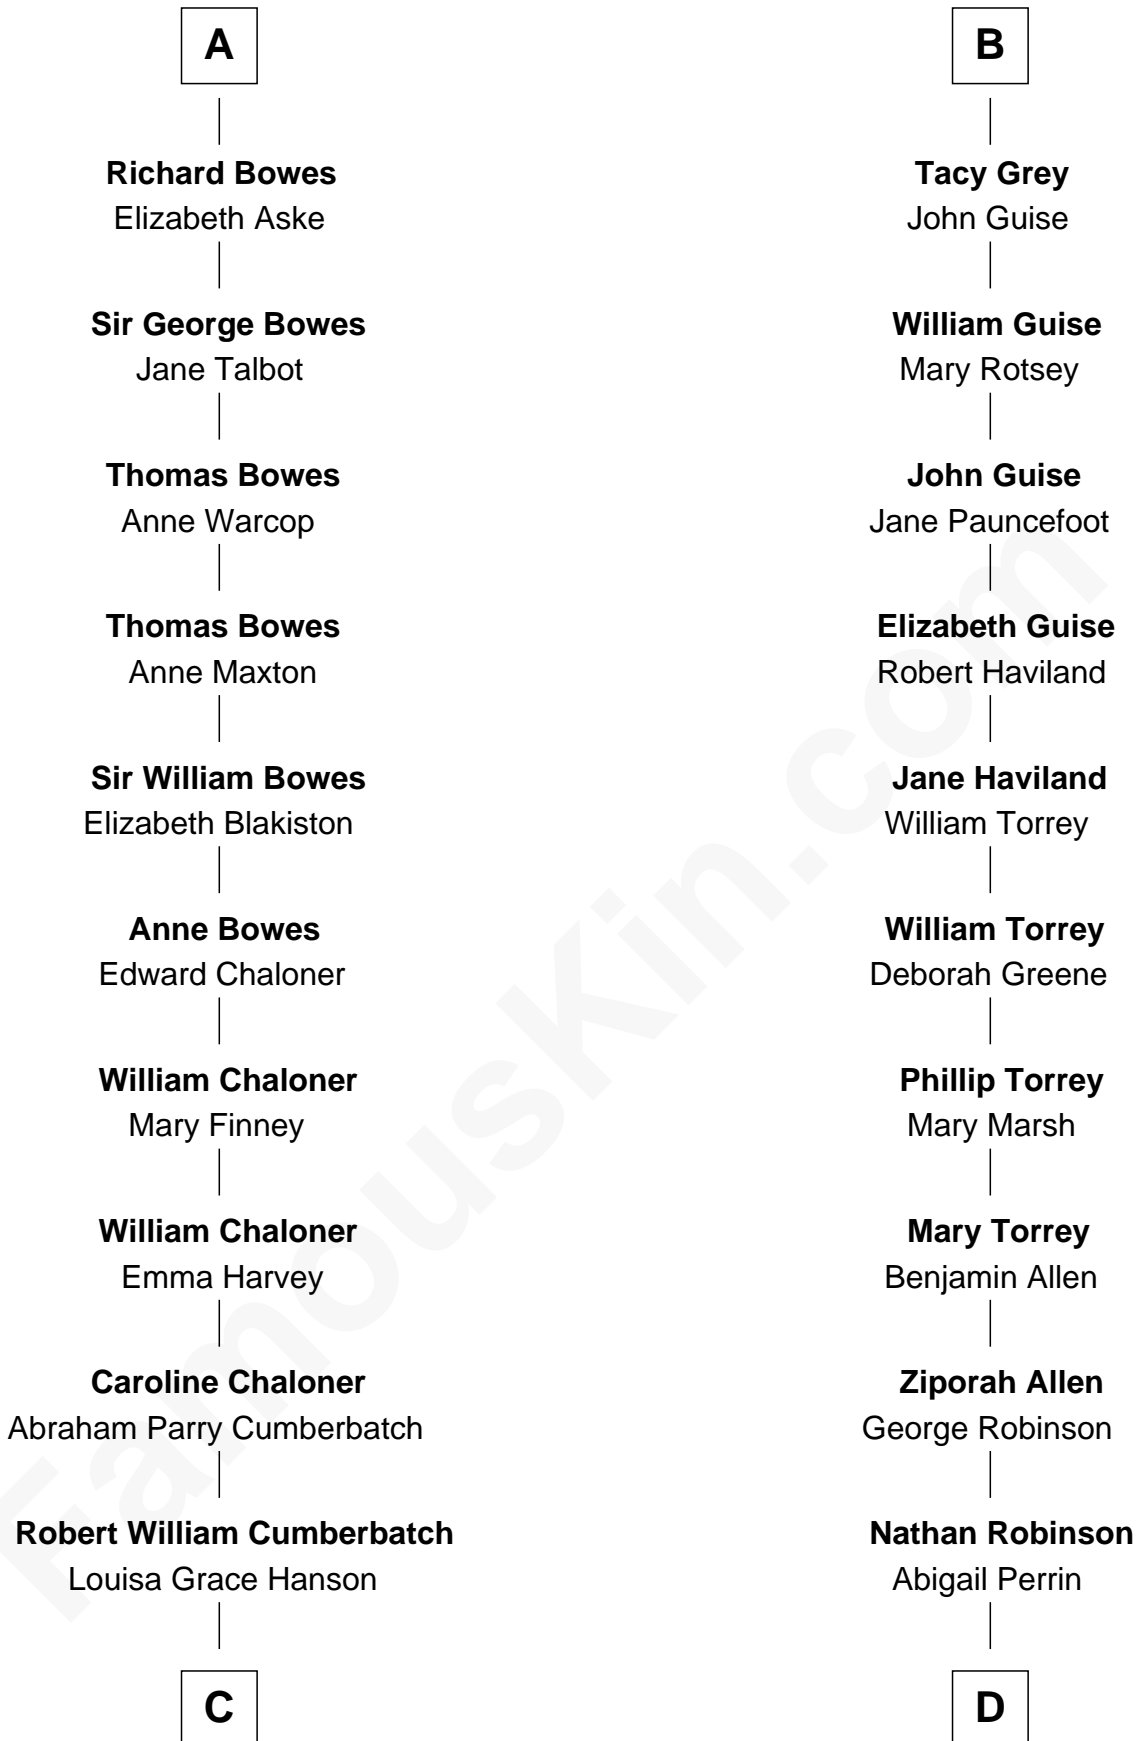

FamousKin.com

Relationship Chart of

Benedict Cumberbatch
Movie, Television and Stage Actor

20th cousin 1 time removed of

Raquel Welch
Movie Actress

Sir James de Audley
 Ela Longespee

C

Henry Alfred Cumberbatch