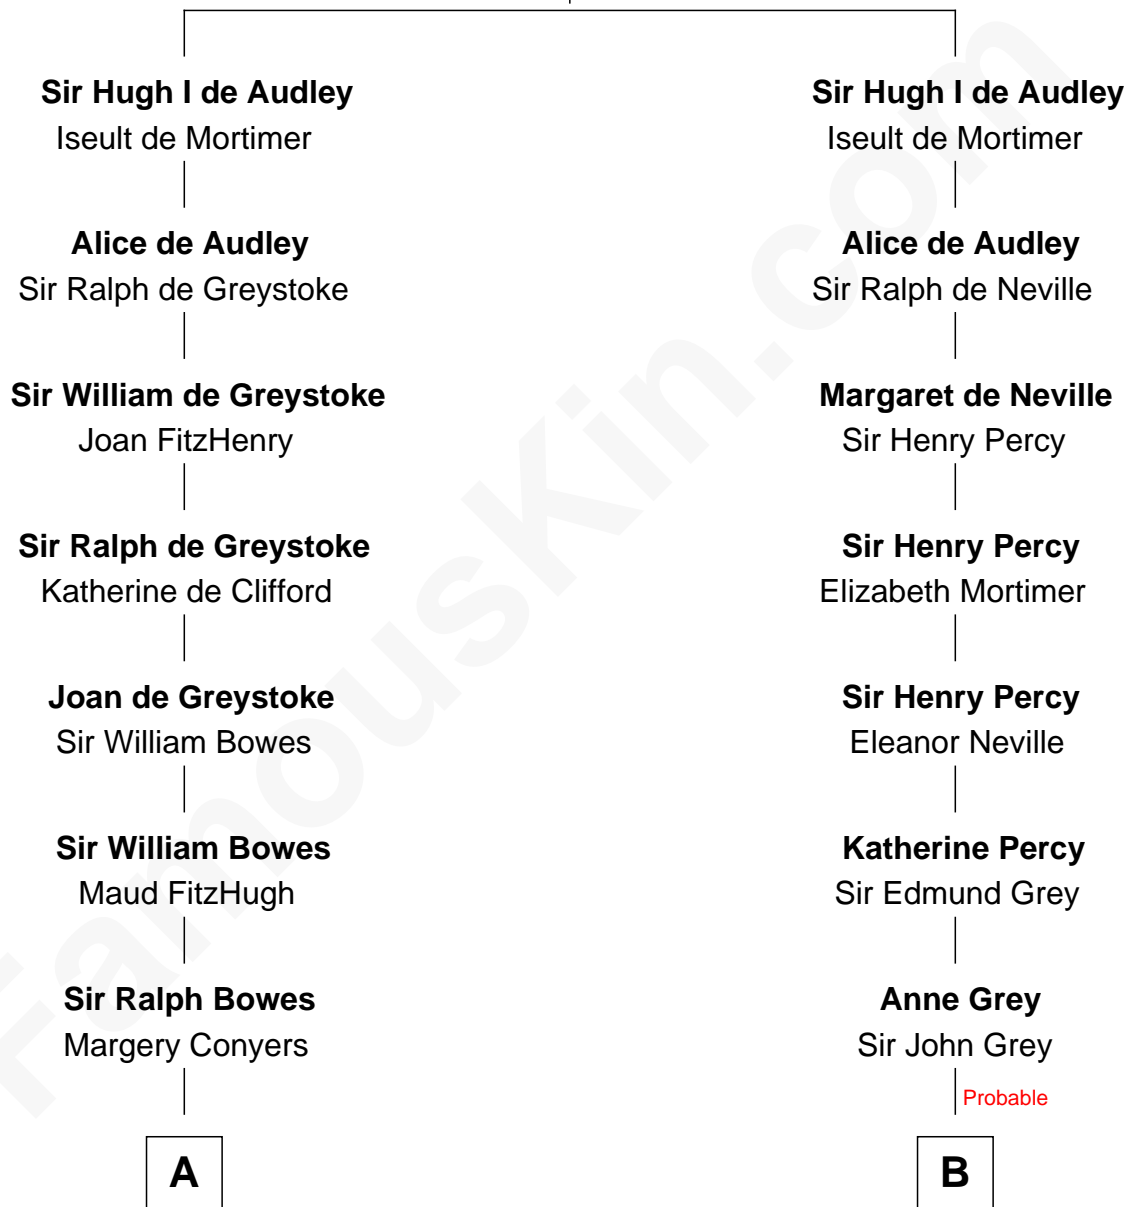

FamousKin.com

Relationship Chart of

Benedict Cumberbatch
Movie, Television and Stage Actor

20th cousin 1 time removed of

Raquel Welch
Movie Actress

Sir James de Audley
 Ela Longespee

C

Henry Alfred Cumberbatch

Hélène Gertrude Rees

Henry Carlton Cumberbatch

Pauline Ellen Laing Congdon

Timothy Carlton Congdon Cumberbatch

Wanda Ventham

Benedict Cumberbatch

Movie, Television and Stage Actor

D