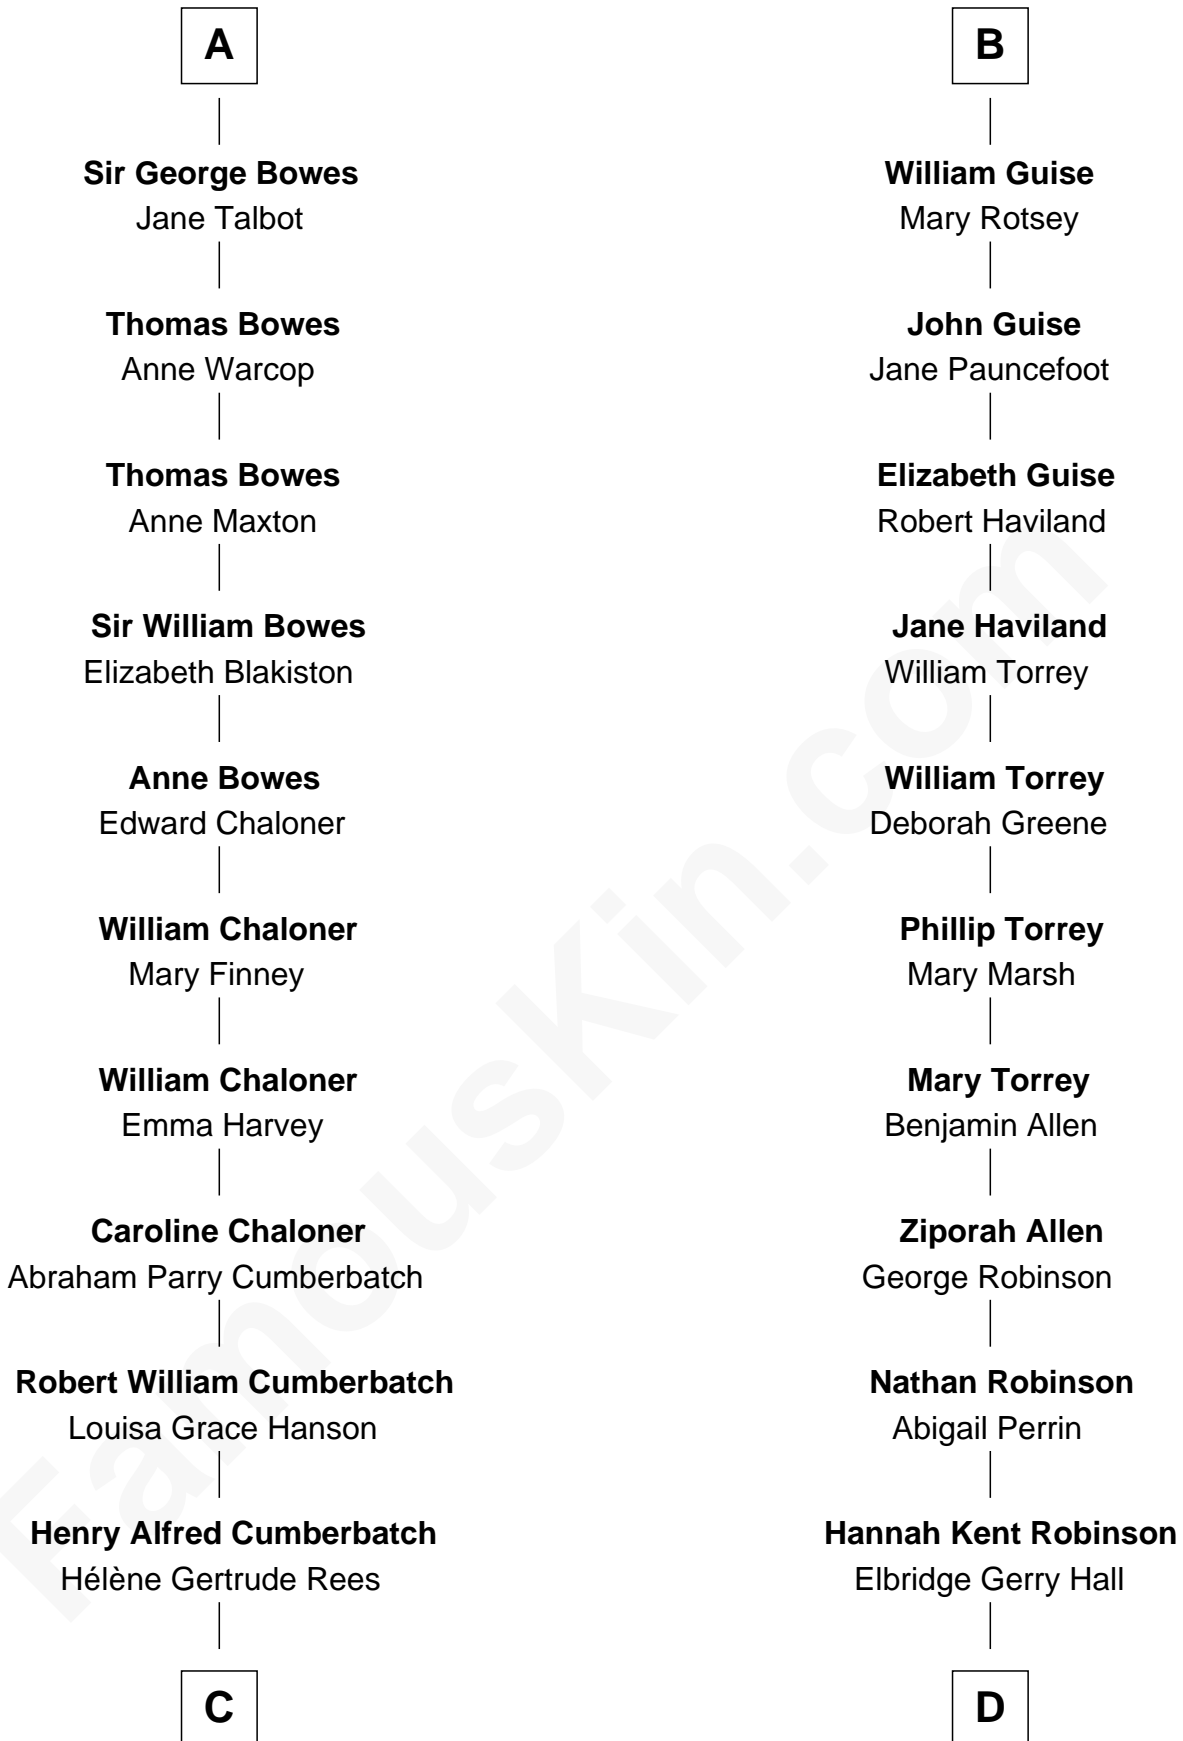

FamousKin.com

Relationship Chart of

Benedict Cumberbatch
Movie, Television and Stage Actor

19th cousin 1 time removed of

Raquel Welch
Movie Actress

Sir Maurice de Berkeley
 Eve la Zouche

C

Henry Carlton Cumberbatch