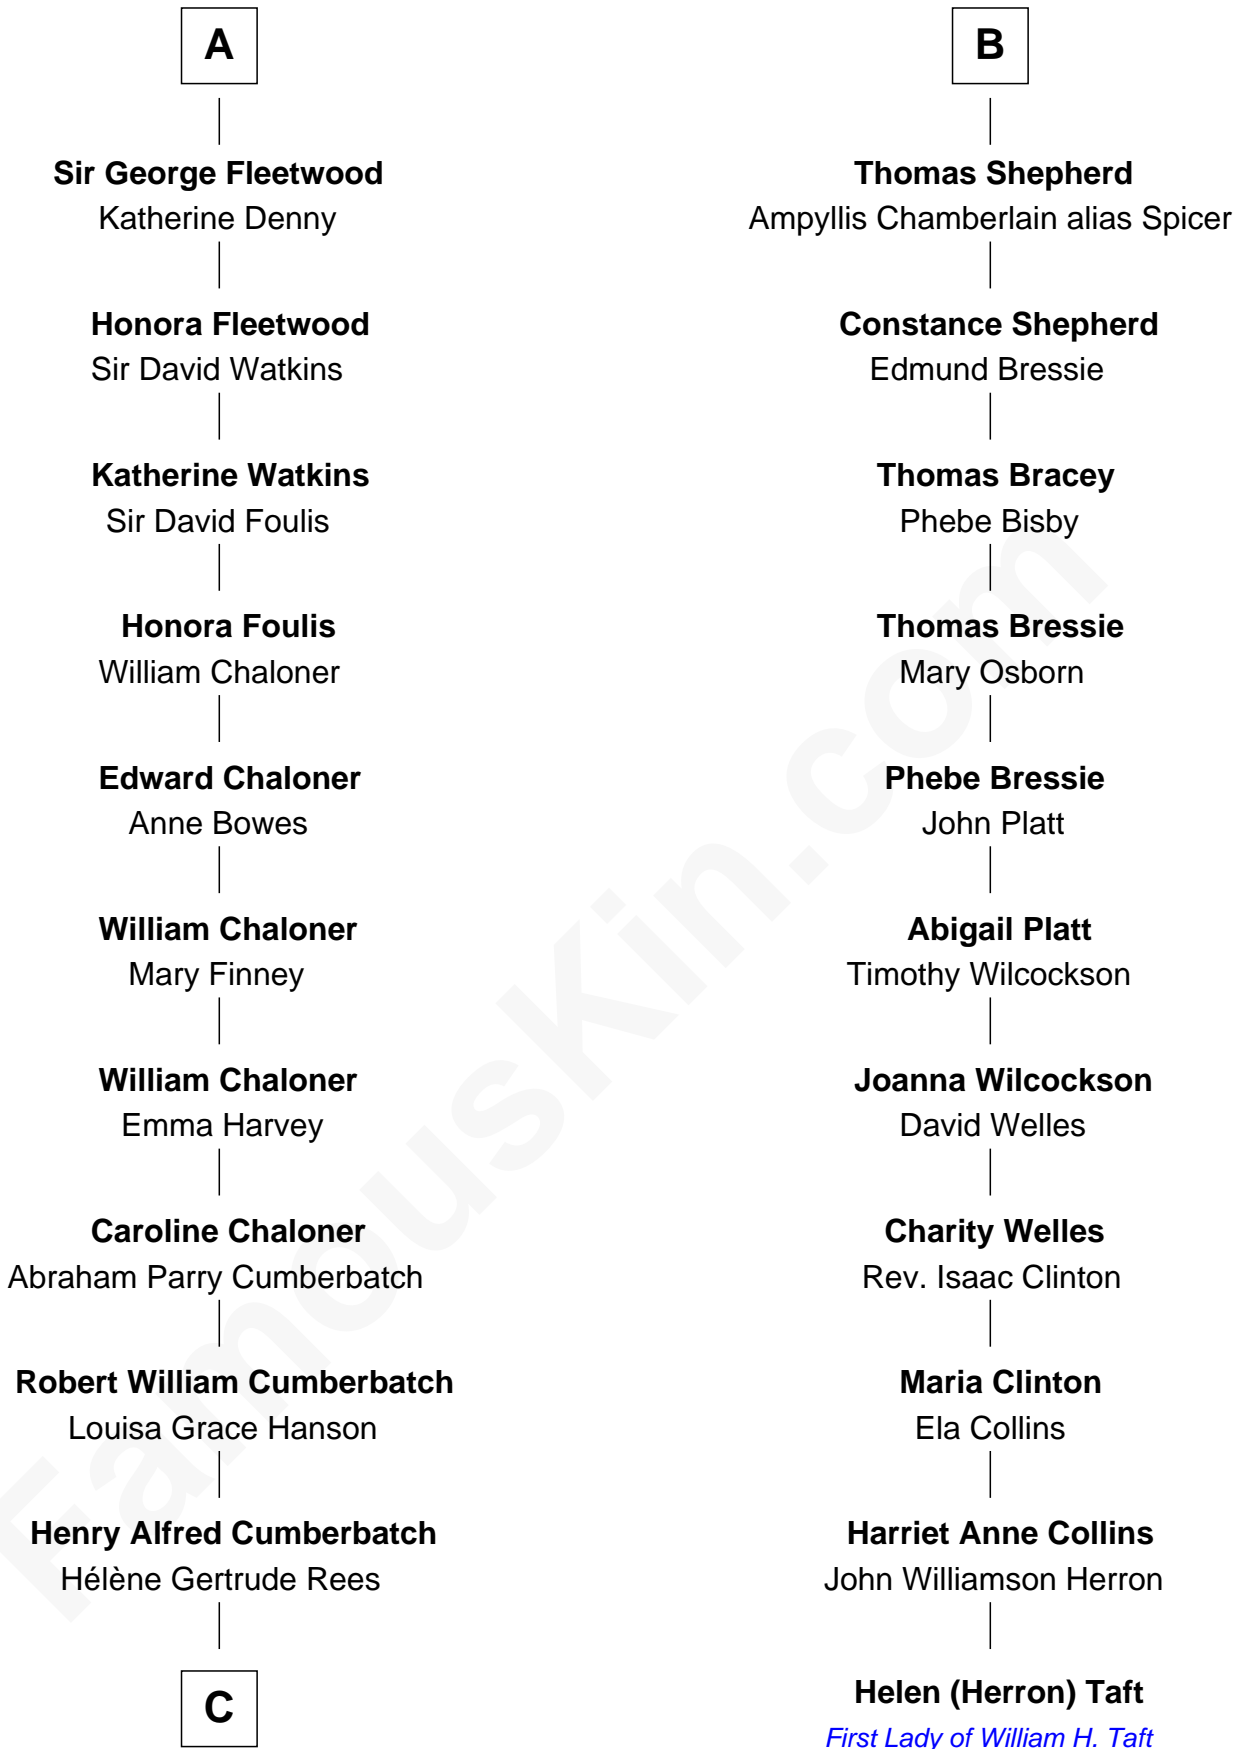

FamousKin.com

Relationship Chart of

Benedict Cumberbatch

Movie, Television and Stage Actor

17th cousin 2 times removed of

Helen (Herron) Taft

First Lady of President William H. Taft

C

Henry Carlton Cumberbatch

Pauline Ellen Laing Congdon

Timothy Carlton Congdon Cumberbatch

Wanda Ventham

Benedict Cumberbatch

Movie, Television and Stage Actor

FamousKin.com