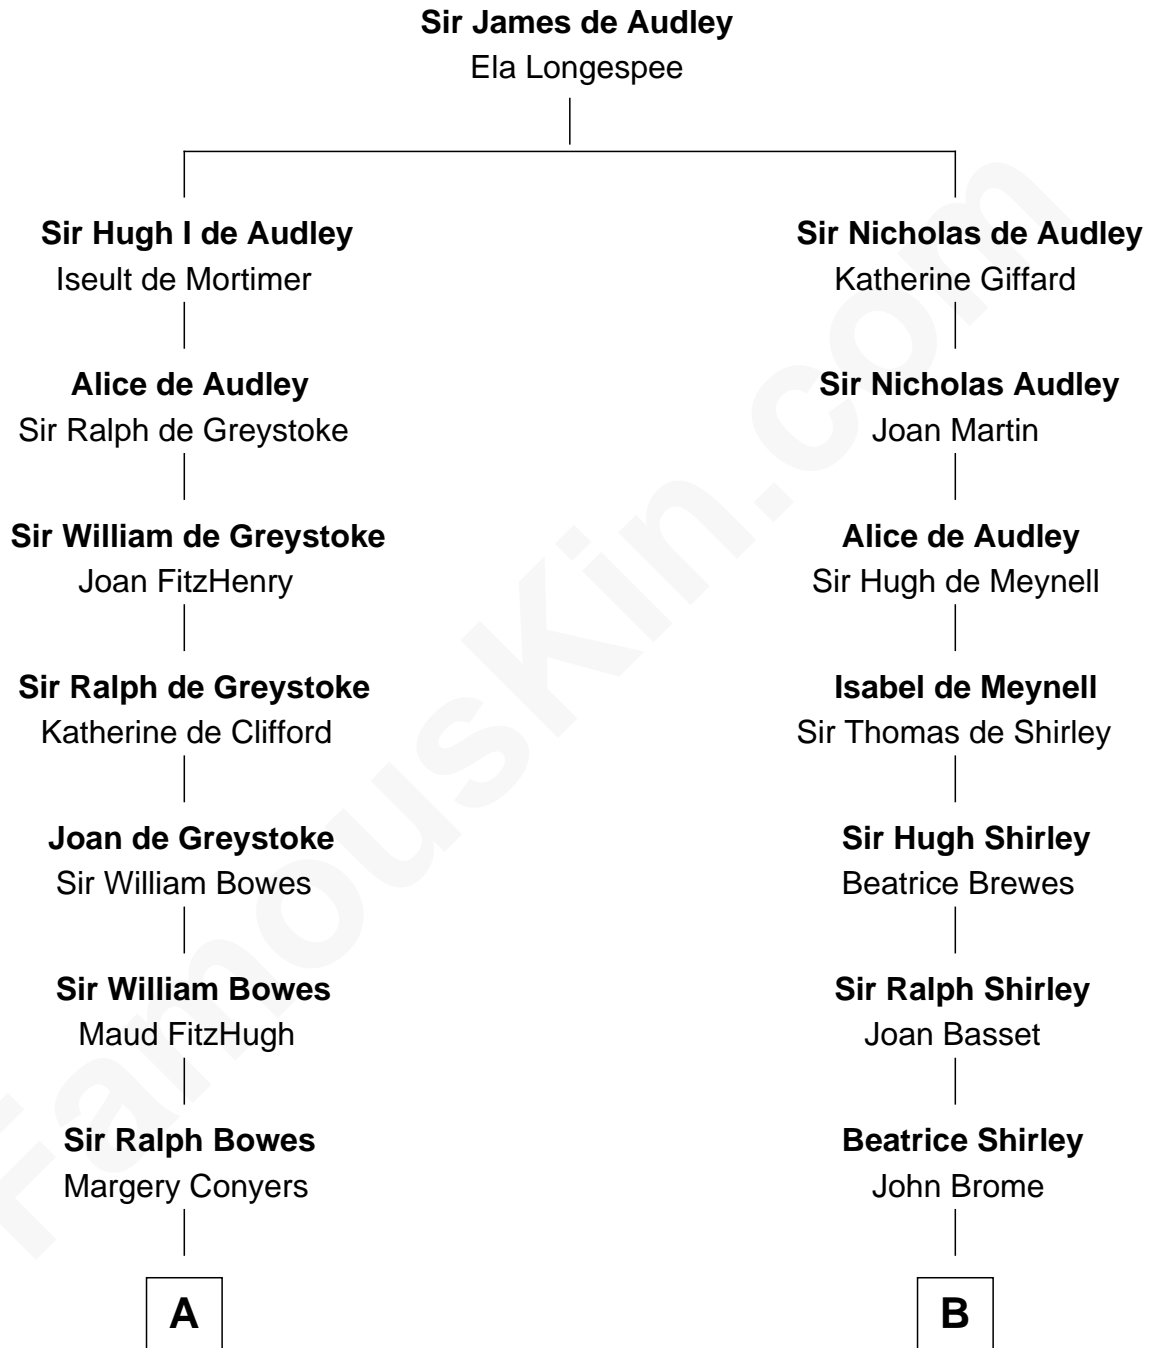

FamousKin.com
Relationship Chart of
Benedict Cumberbatch
Movie, Television and Stage Actor

20th cousin of
Helen (Herron) Taft
First Lady of President William H. Taft

C

Henry Alfred Cumberbatch
Hélène Gertrude Rees

Henry Carlton Cumberbatch
Pauline Ellen Laing Congdon

Timothy Carlton Congdon Cumberbatch
Wanda Venham

Benedict Cumberbatch
Movie, Television and Stage Actor

D

Charity Welles
Rev. Isaac Clinton

Maria Clinton
Ela Collins

Harriet Anne Collins
John Williamson Herron

Helen (Herron) Taft
First Lady of William H. Taft