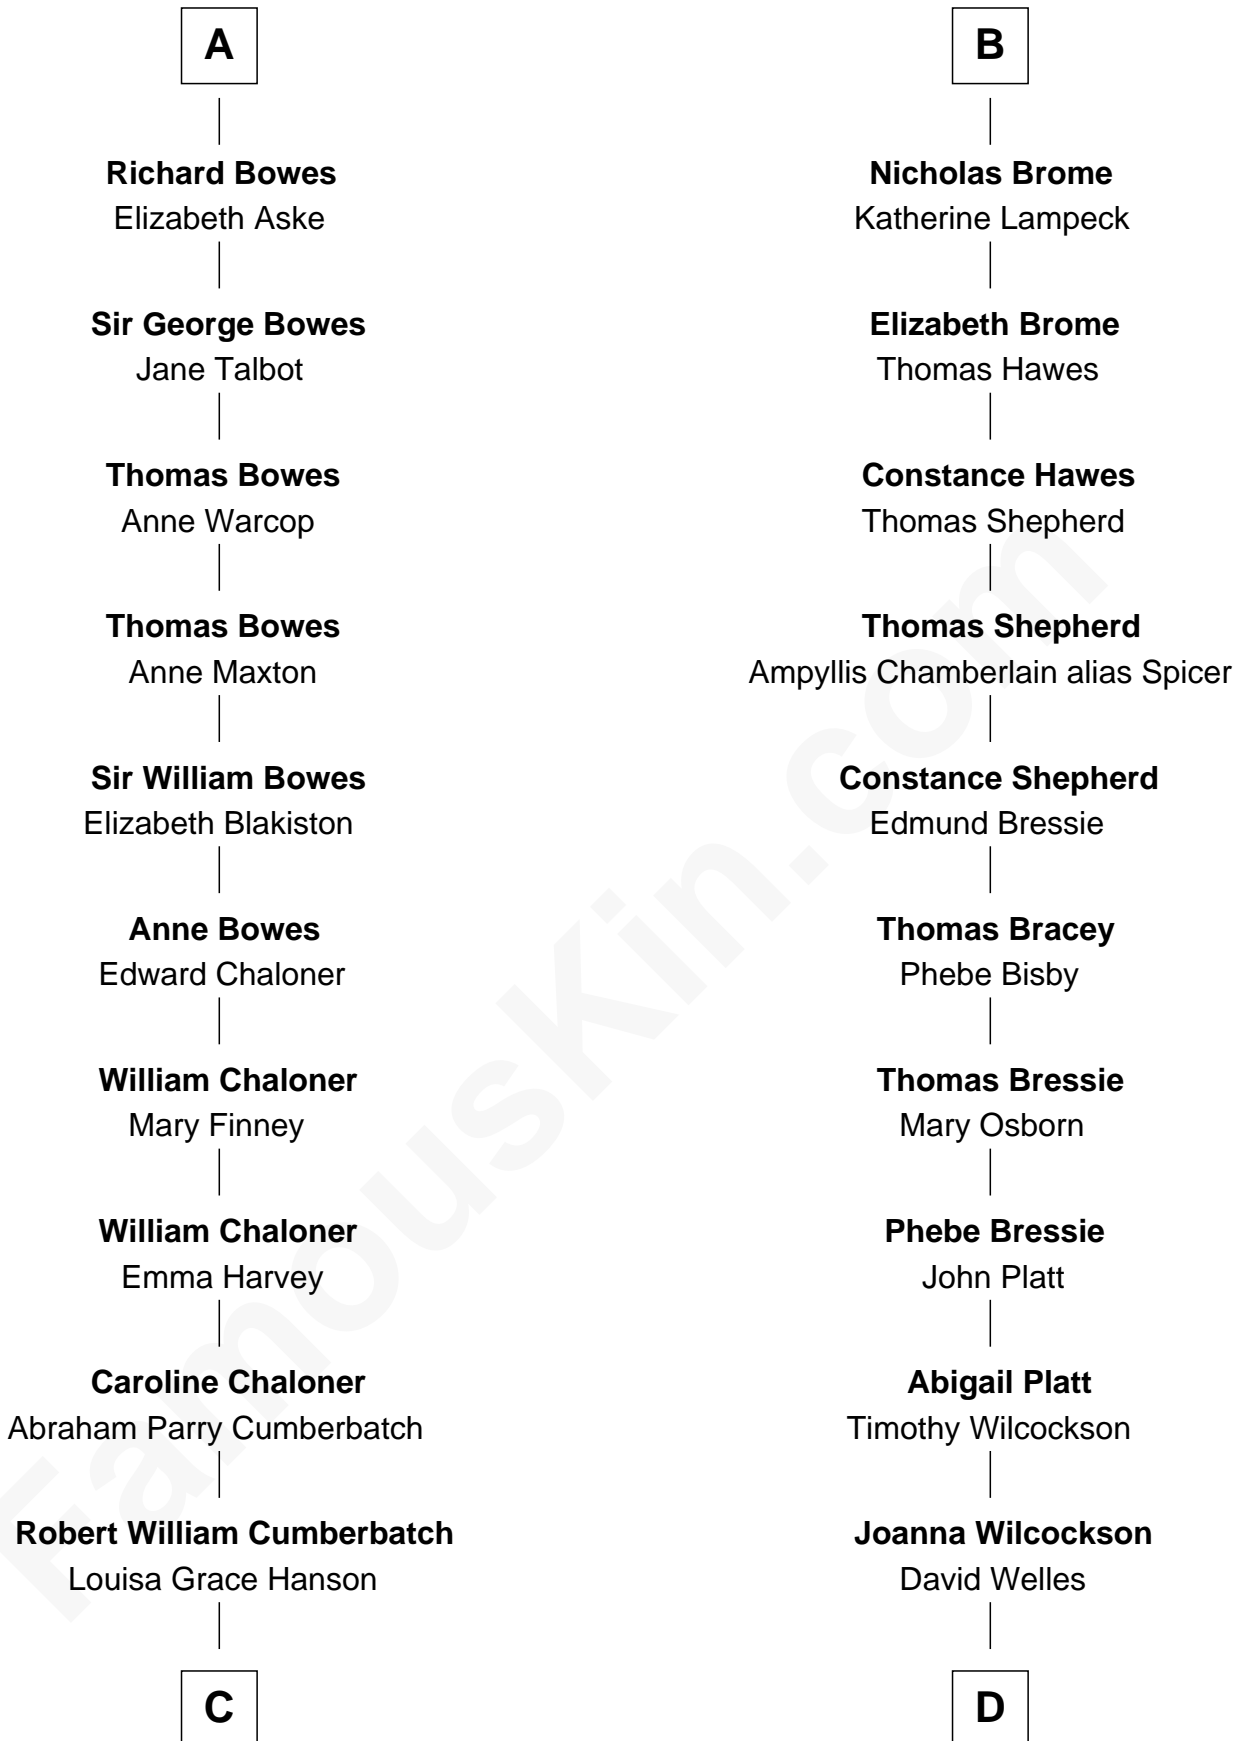

FamousKin.com
Relationship Chart of
Benedict Cumberbatch
Movie, Television and Stage Actor

20th cousin of
Helen (Herron) Taft
First Lady of President William H. Taft

C

Henry Alfred Cumberbatch
Hélène Gertrude Rees

Henry Carlton Cumberbatch
Pauline Ellen Laing Congdon

Timothy Carlton Congdon Cumberbatch
Wanda Venham

Benedict Cumberbatch
Movie, Television and Stage Actor

D

Charity Welles
Rev. Isaac Clinton

Maria Clinton
Ela Collins

Harriet Anne Collins
John Williamson Herron

Helen (Herron) Taft
First Lady of William H. Taft