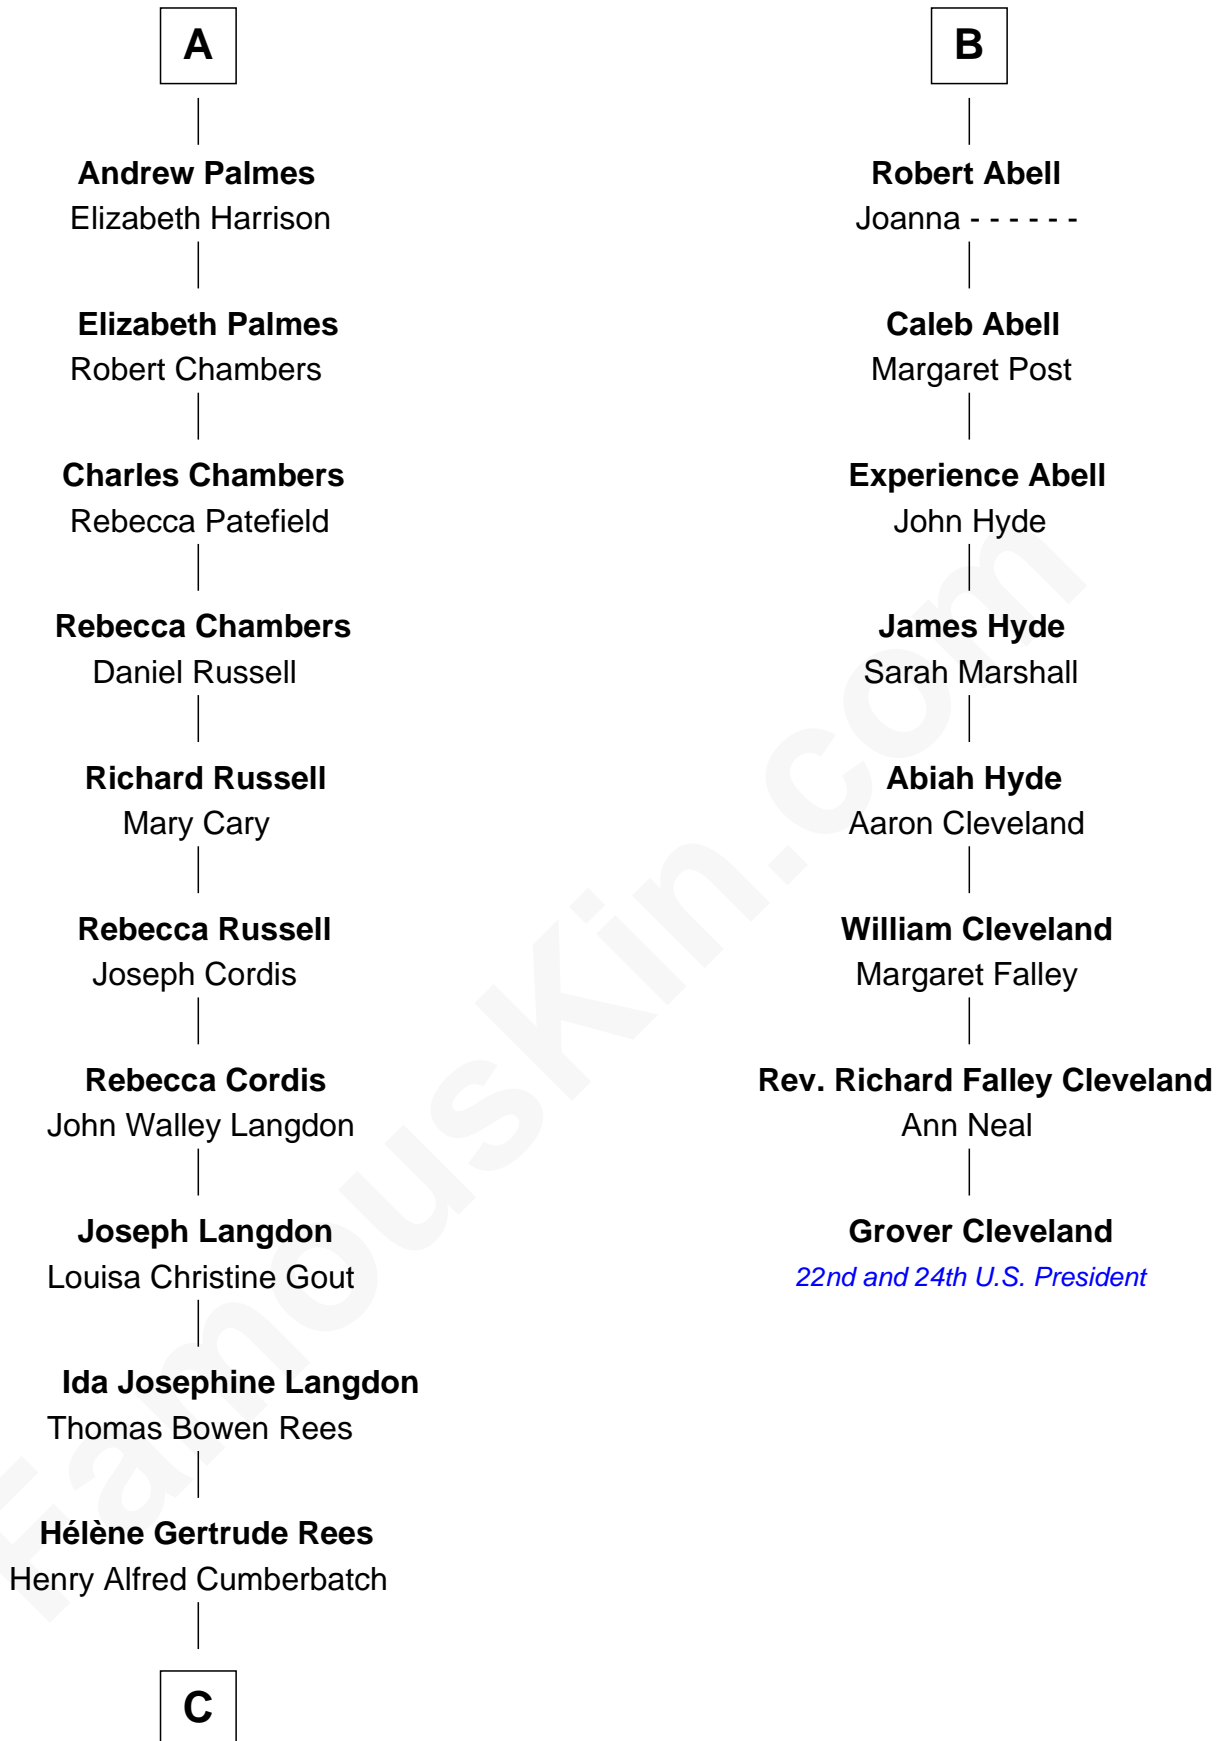

FamousKin.com Relationship Chart of

Benedict Cumberbatch
Movie, Television and Stage Actor

14th cousin 5 times removed of

Grover Cleveland
22nd and 24th U.S. President

Sir Walter Blount
Sancha de Ayala

C

Henry Carlton Cumberbatch