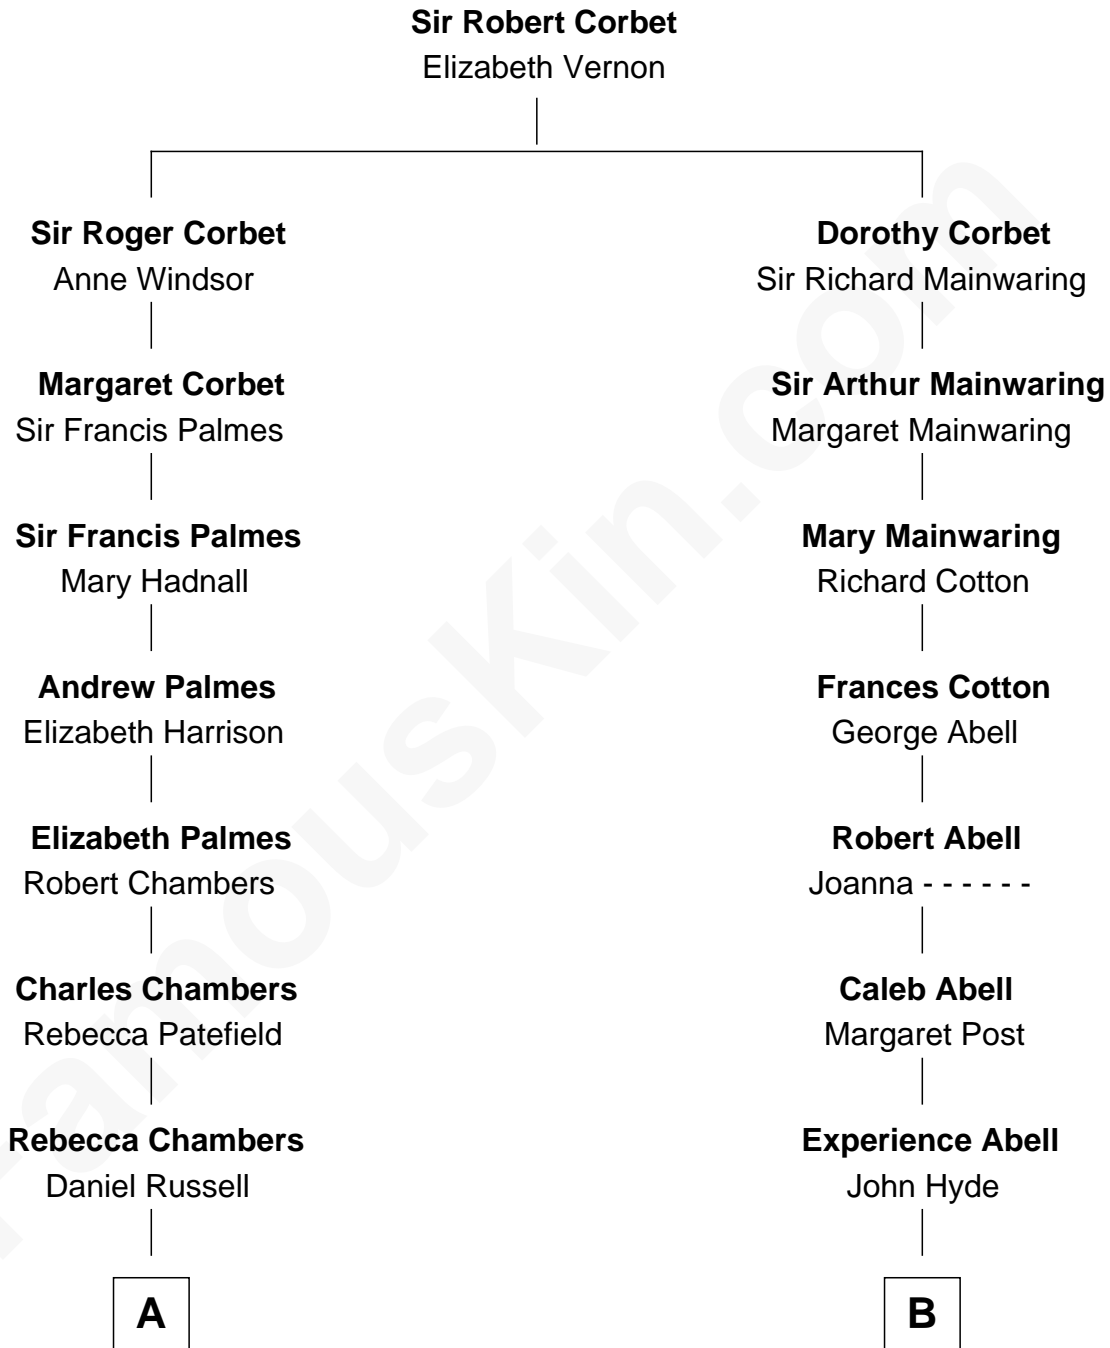

# FamousKin.com Relationship Chart of

**Benedict Cumberbatch**  
*Movie, Television and Stage Actor*

11th cousin 4 times removed of

**Grover Cleveland**  
*22nd and 24th U.S. President*

**A**

**Richard Russell**

Mary Cary

**Rebecca Russell**

Joseph Cordis

**Rebecca Cordis**

John Walley Langdon

**Joseph Langdon**

Louisa Christine Gout

**Ida Josephine Langdon**

Thomas Bowen Rees

**Hélène Gertrude Rees**

Henry Alfred Cumberbatch

**Henry Carlton Cumberbatch**

Pauline Ellen Laing Congdon

**Timothy Carlton Congdon Cumberbatch**

Wanda Ventham

**Benedict Cumberbatch**