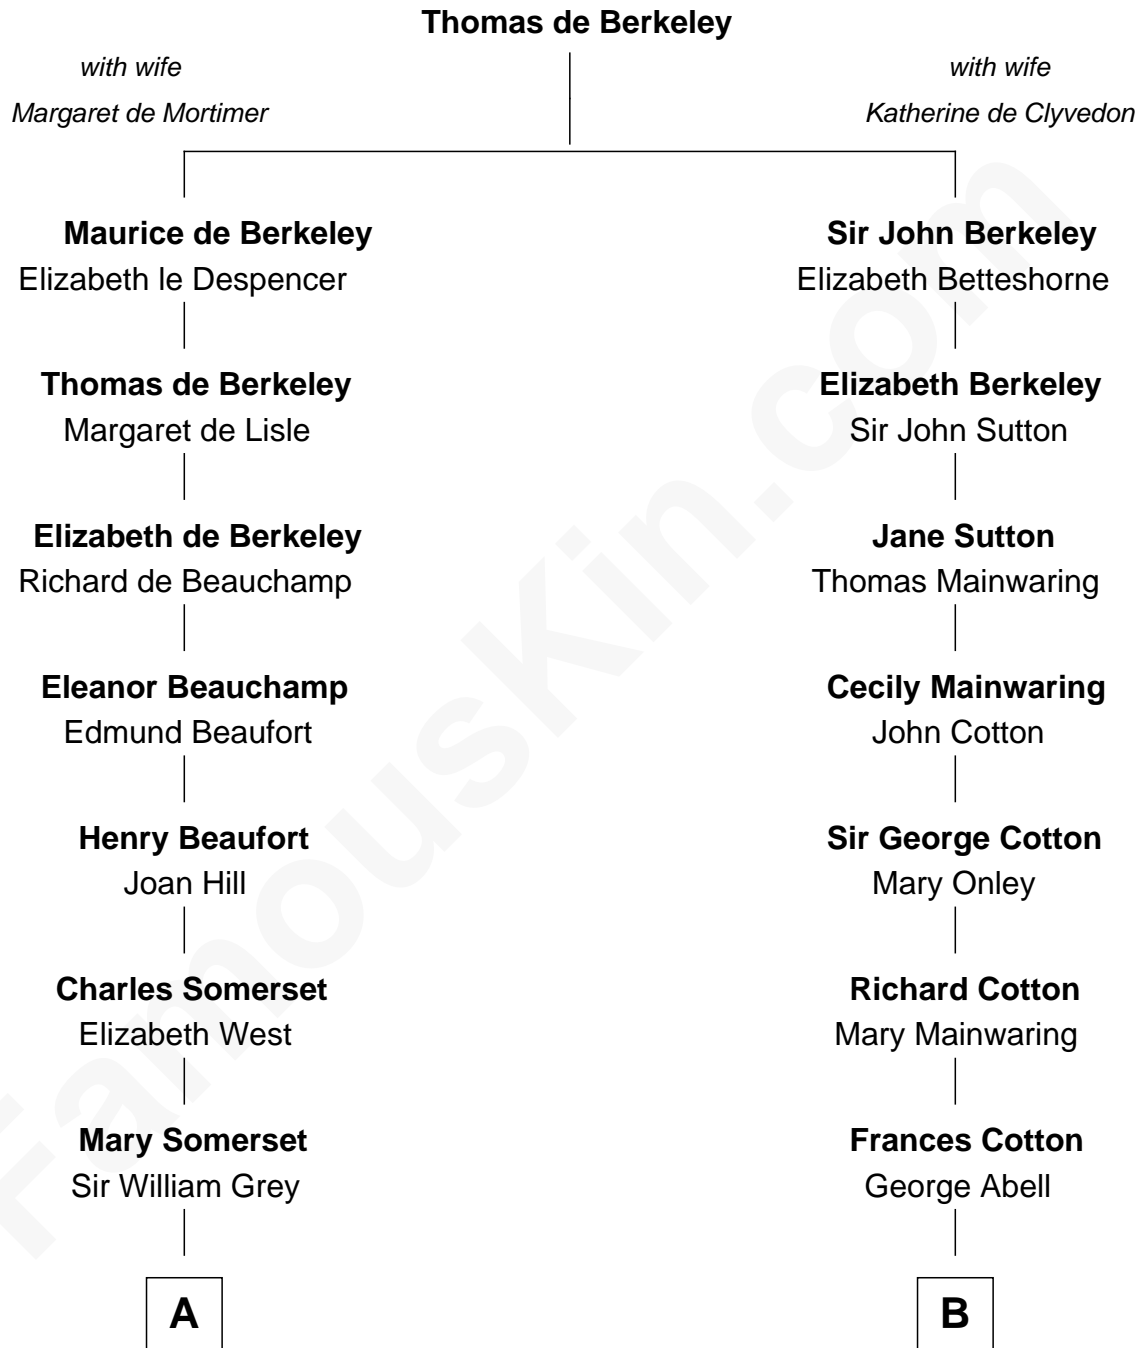

FamousKin.com

Relationship Chart of

Benedict Cumberbatch
Movie, Television and Stage Actor

14th cousin 6 times removed of

Grover Cleveland
22nd and 24th U.S. President

C

Henry Alfred Cumberbatch

Hélène Gertrude Rees

Henry Carlton Cumberbatch

Pauline Ellen Laing Congdon

Timothy Carlton Congdon Cumberbatch

Wanda Ventham

Benedict Cumberbatch

Movie, Television and Stage Actor

FamousKin.com