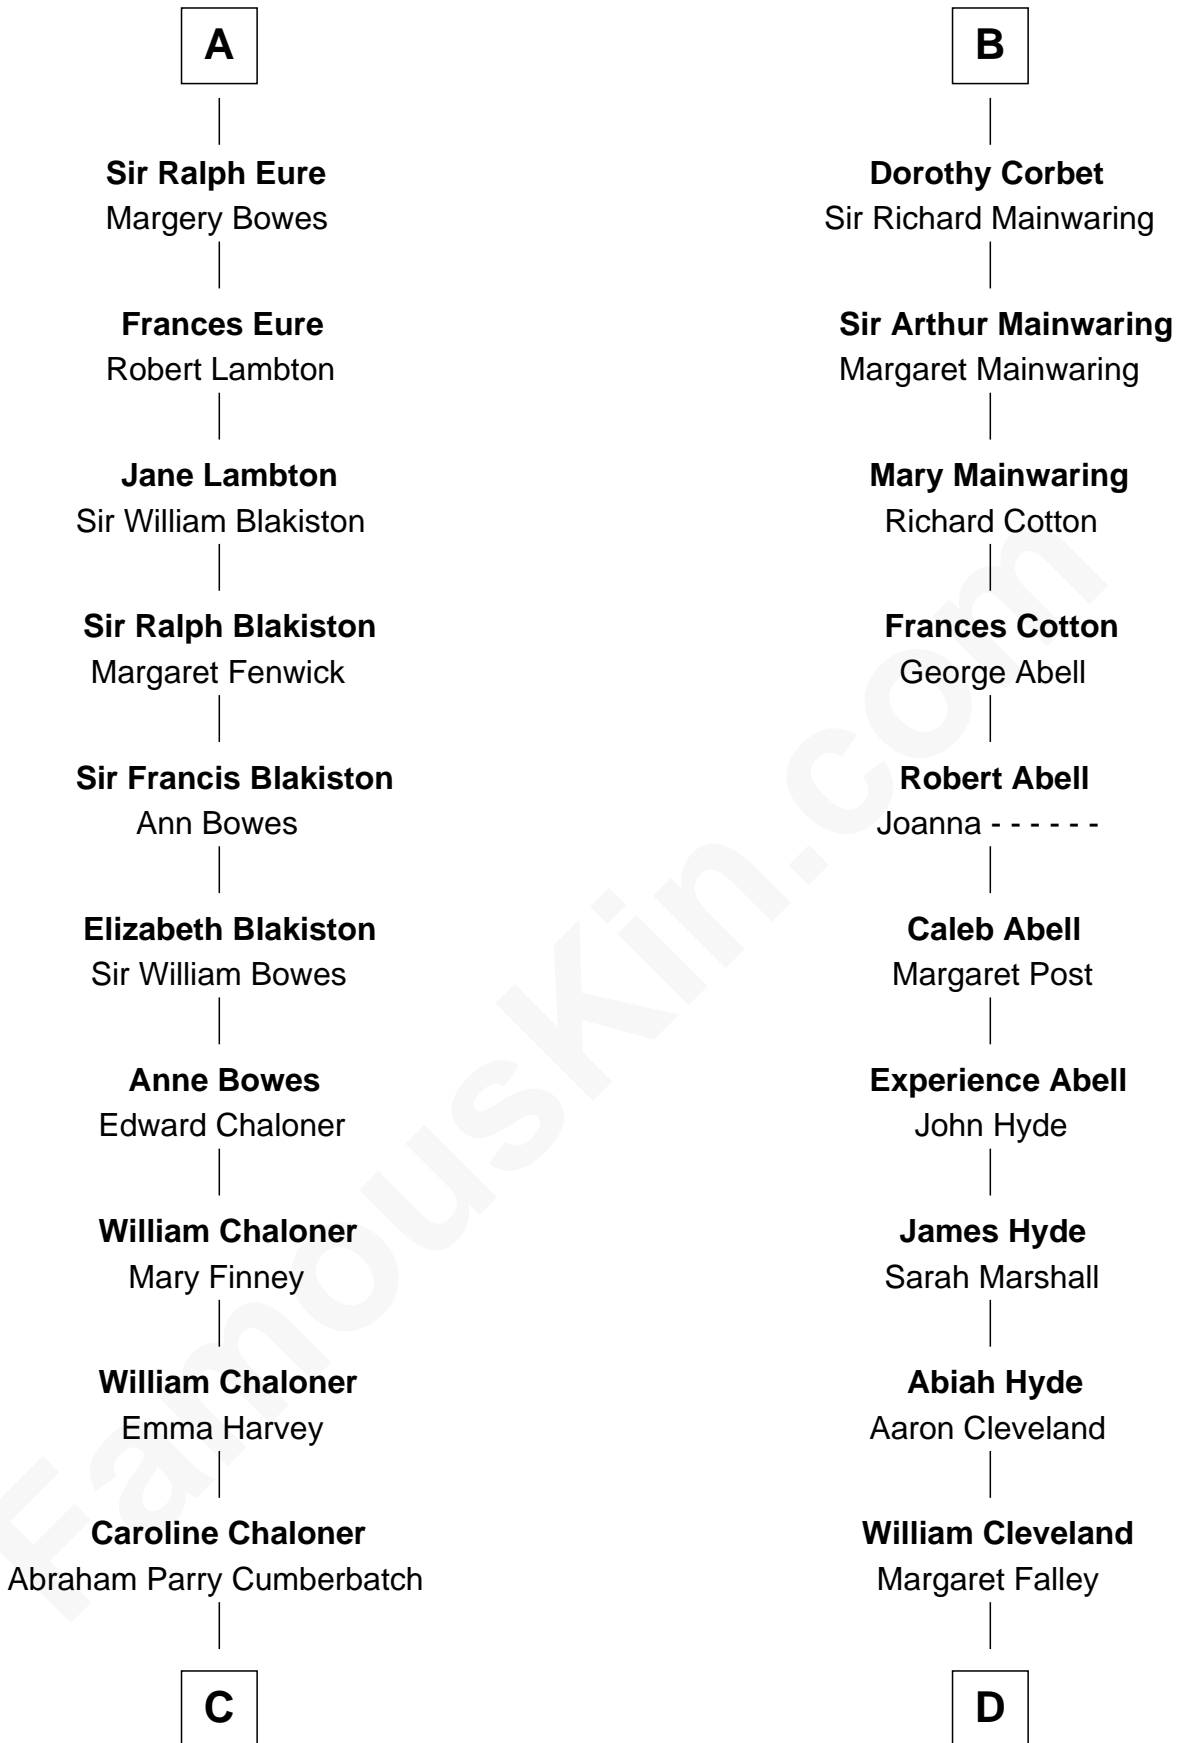

FamousKin.com Relationship Chart of

Benedict Cumberbatch
Movie, Television and Stage Actor

18th cousin 3 times removed of

Grover Cleveland
22nd and 24th U.S. President

C

Robert William Cumberbatch

Louisa Grace Hanson

Henry Alfred Cumberbatch

Hélène Gertrude Rees

Henry Carlton Cumberbatch

Pauline Ellen Laing Congdon

Timothy Carlton Congdon Cumberbatch

Wanda Ventham

Benedict Cumberbatch

Movie, Television and Stage Actor