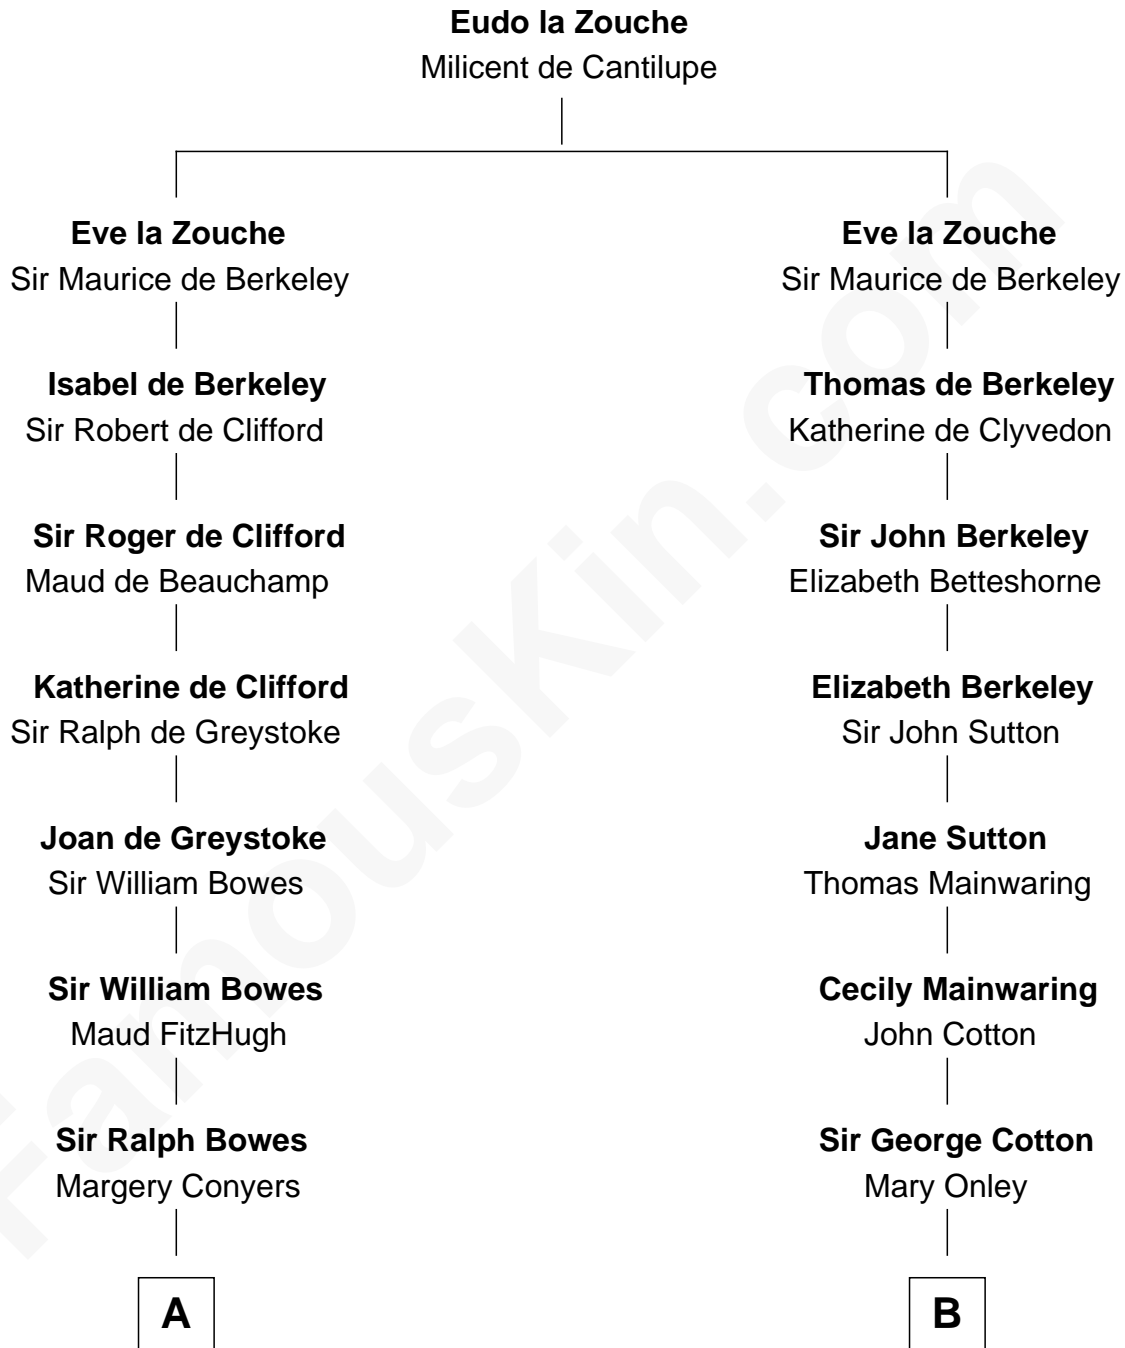

FamousKin.com

Relationship Chart of

Benedict Cumberbatch
Movie, Television and Stage Actor

16th cousin 4 times removed of

Grover Cleveland
22nd and 24th U.S. President

C

Henry Alfred Cumberbatch

Hélène Gertrude Rees

Henry Carlton Cumberbatch

Pauline Ellen Laing Congdon

Timothy Carlton Congdon Cumberbatch

Wanda Ventham

Benedict Cumberbatch

Movie, Television and Stage Actor

FamousKin.com