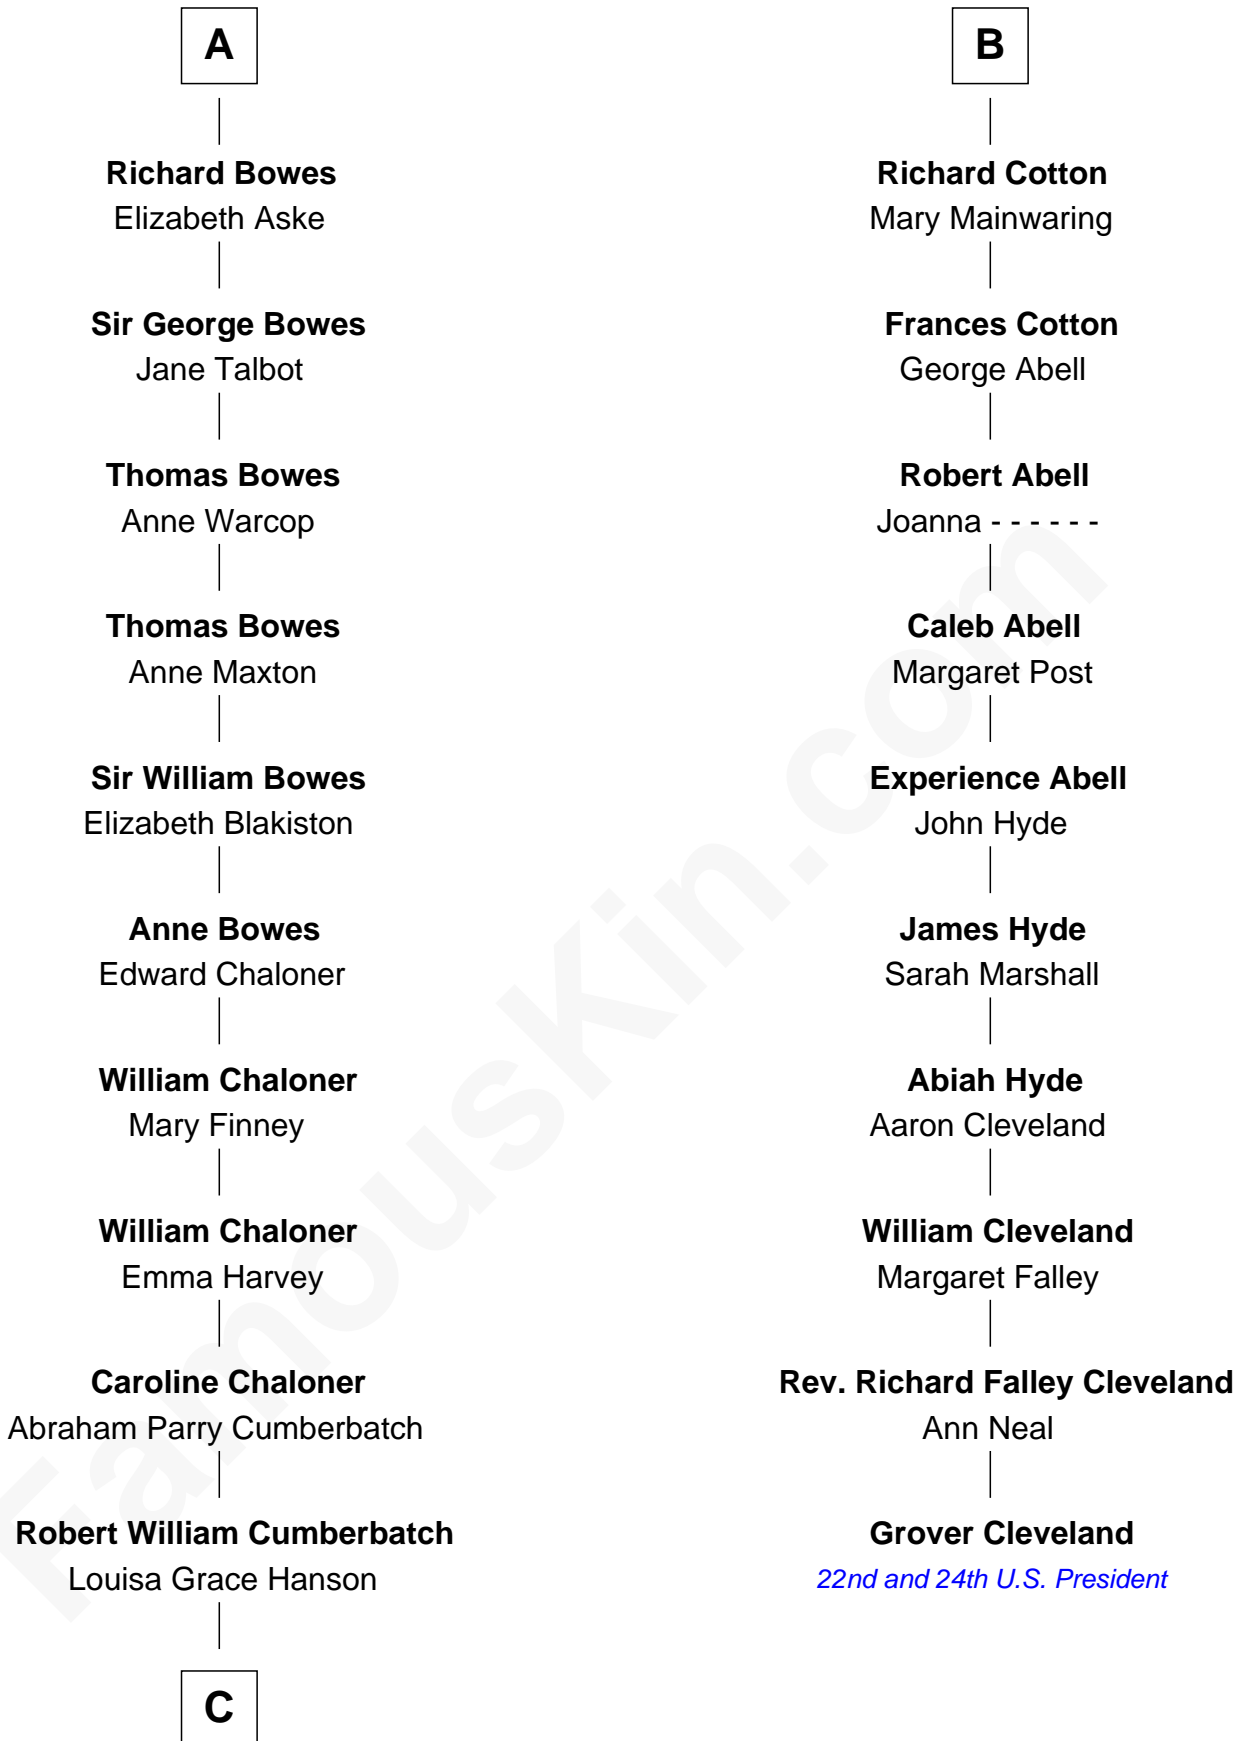

FamousKin.com

Relationship Chart of

Benedict Cumberbatch
Movie, Television and Stage Actor

16th cousin 4 times removed of

Grover Cleveland
22nd and 24th U.S. President

C

Henry Alfred Cumberbatch

Hélène Gertrude Rees