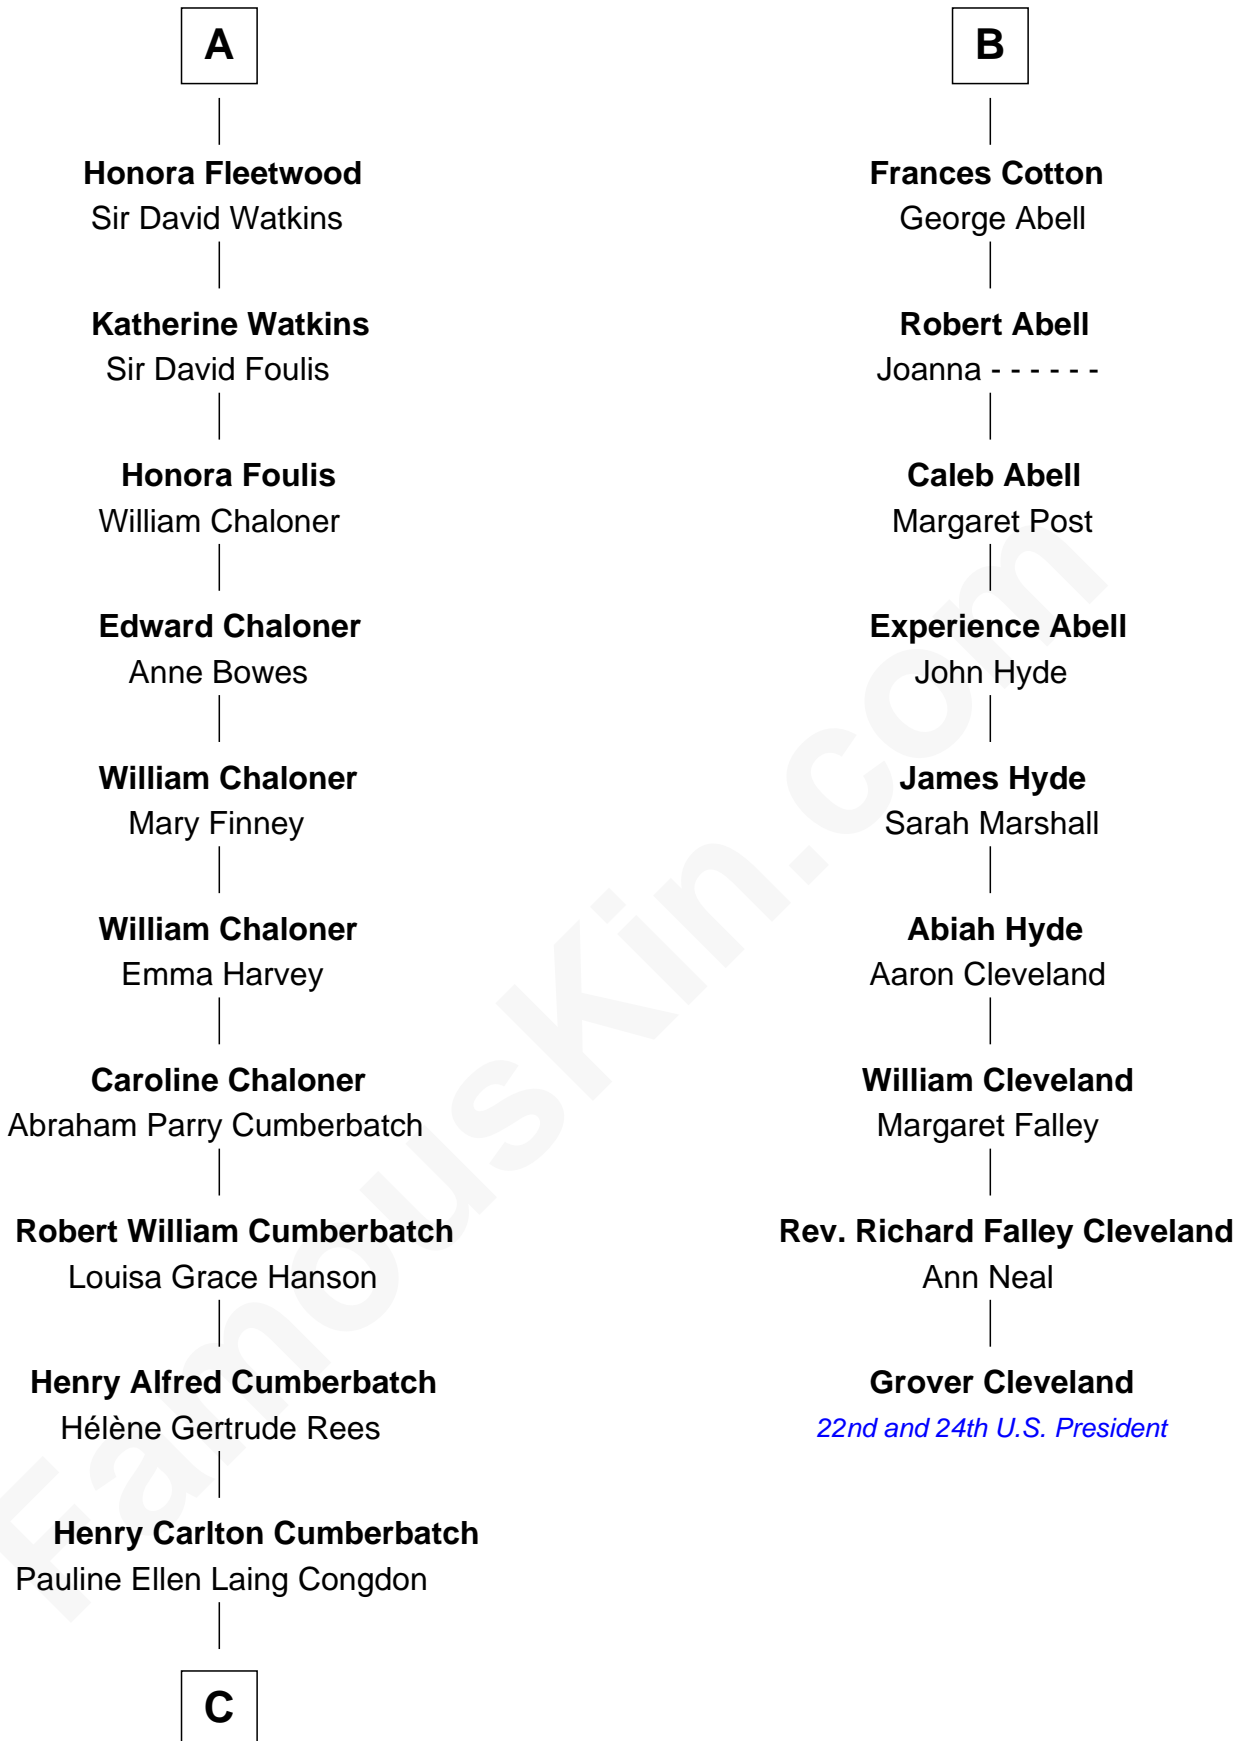

FamousKin.com Relationship Chart of

Benedict Cumberbatch
Movie, Television and Stage Actor

15th cousin 3 times removed of

Grover Cleveland
22nd and 24th U.S. President

Sir Philip le Despencer
Elizabeth - - - - -