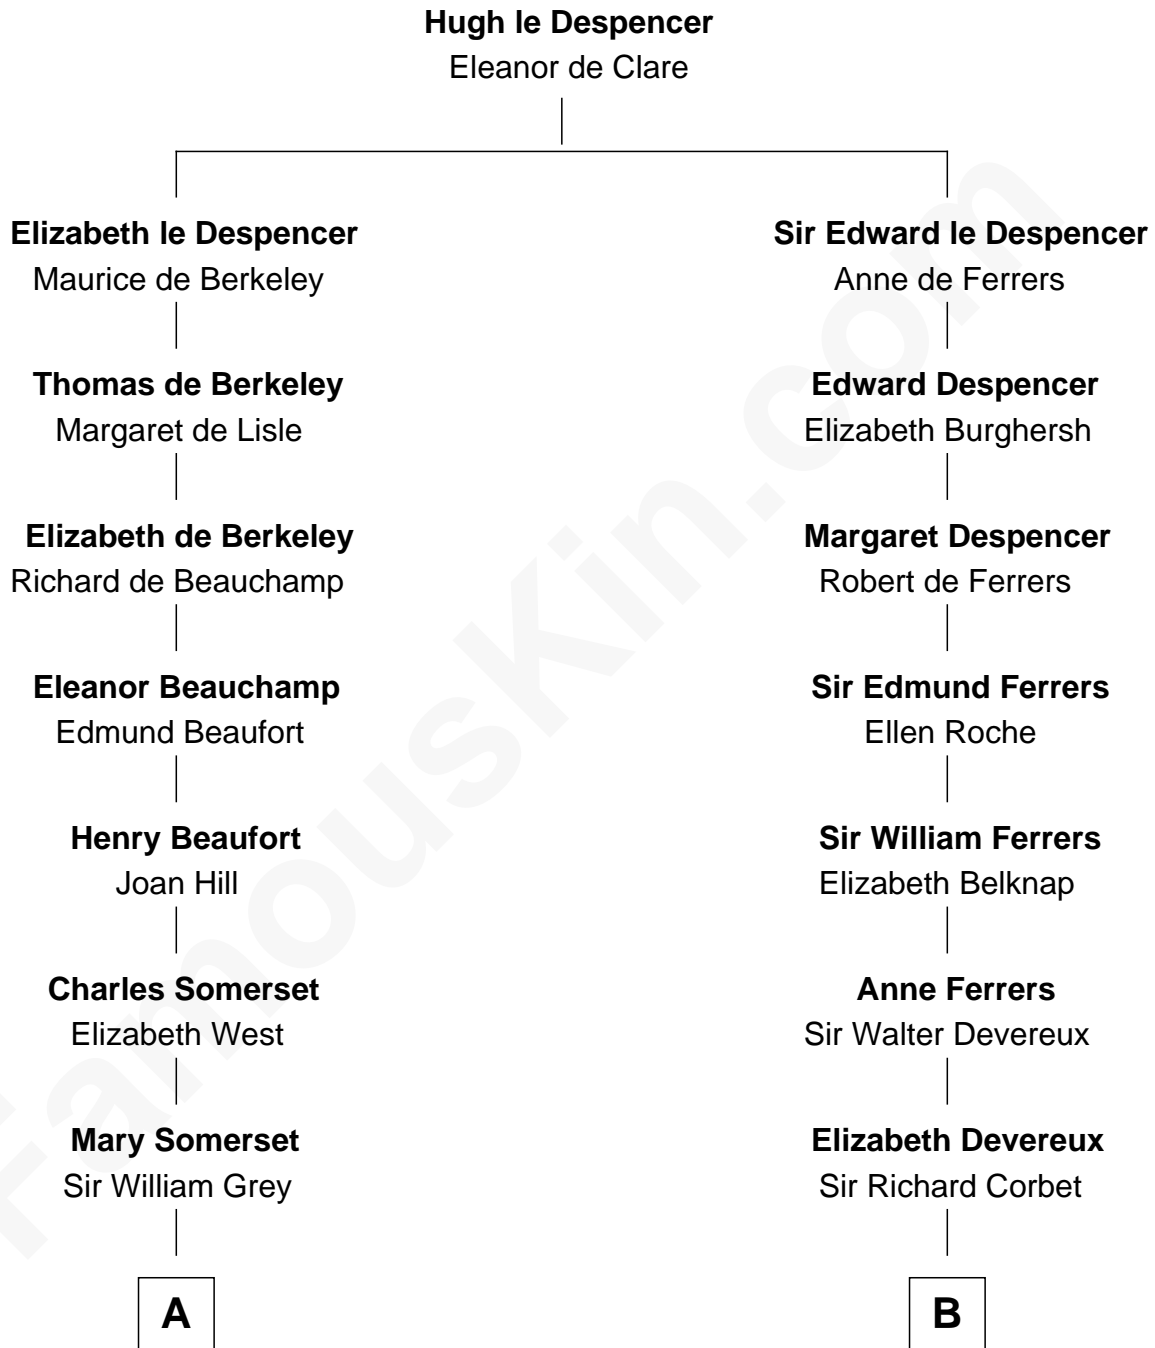

FamousKin.com

Relationship Chart of

Benedict Cumberbatch
Movie, Television and Stage Actor

19th cousin 1 time removed of

Grover Cleveland
22nd and 24th U.S. President

C

Henry Alfred Cumberbatch
Hélène Gertrude Rees

Grover Cleveland
22nd and 24th U.S. President