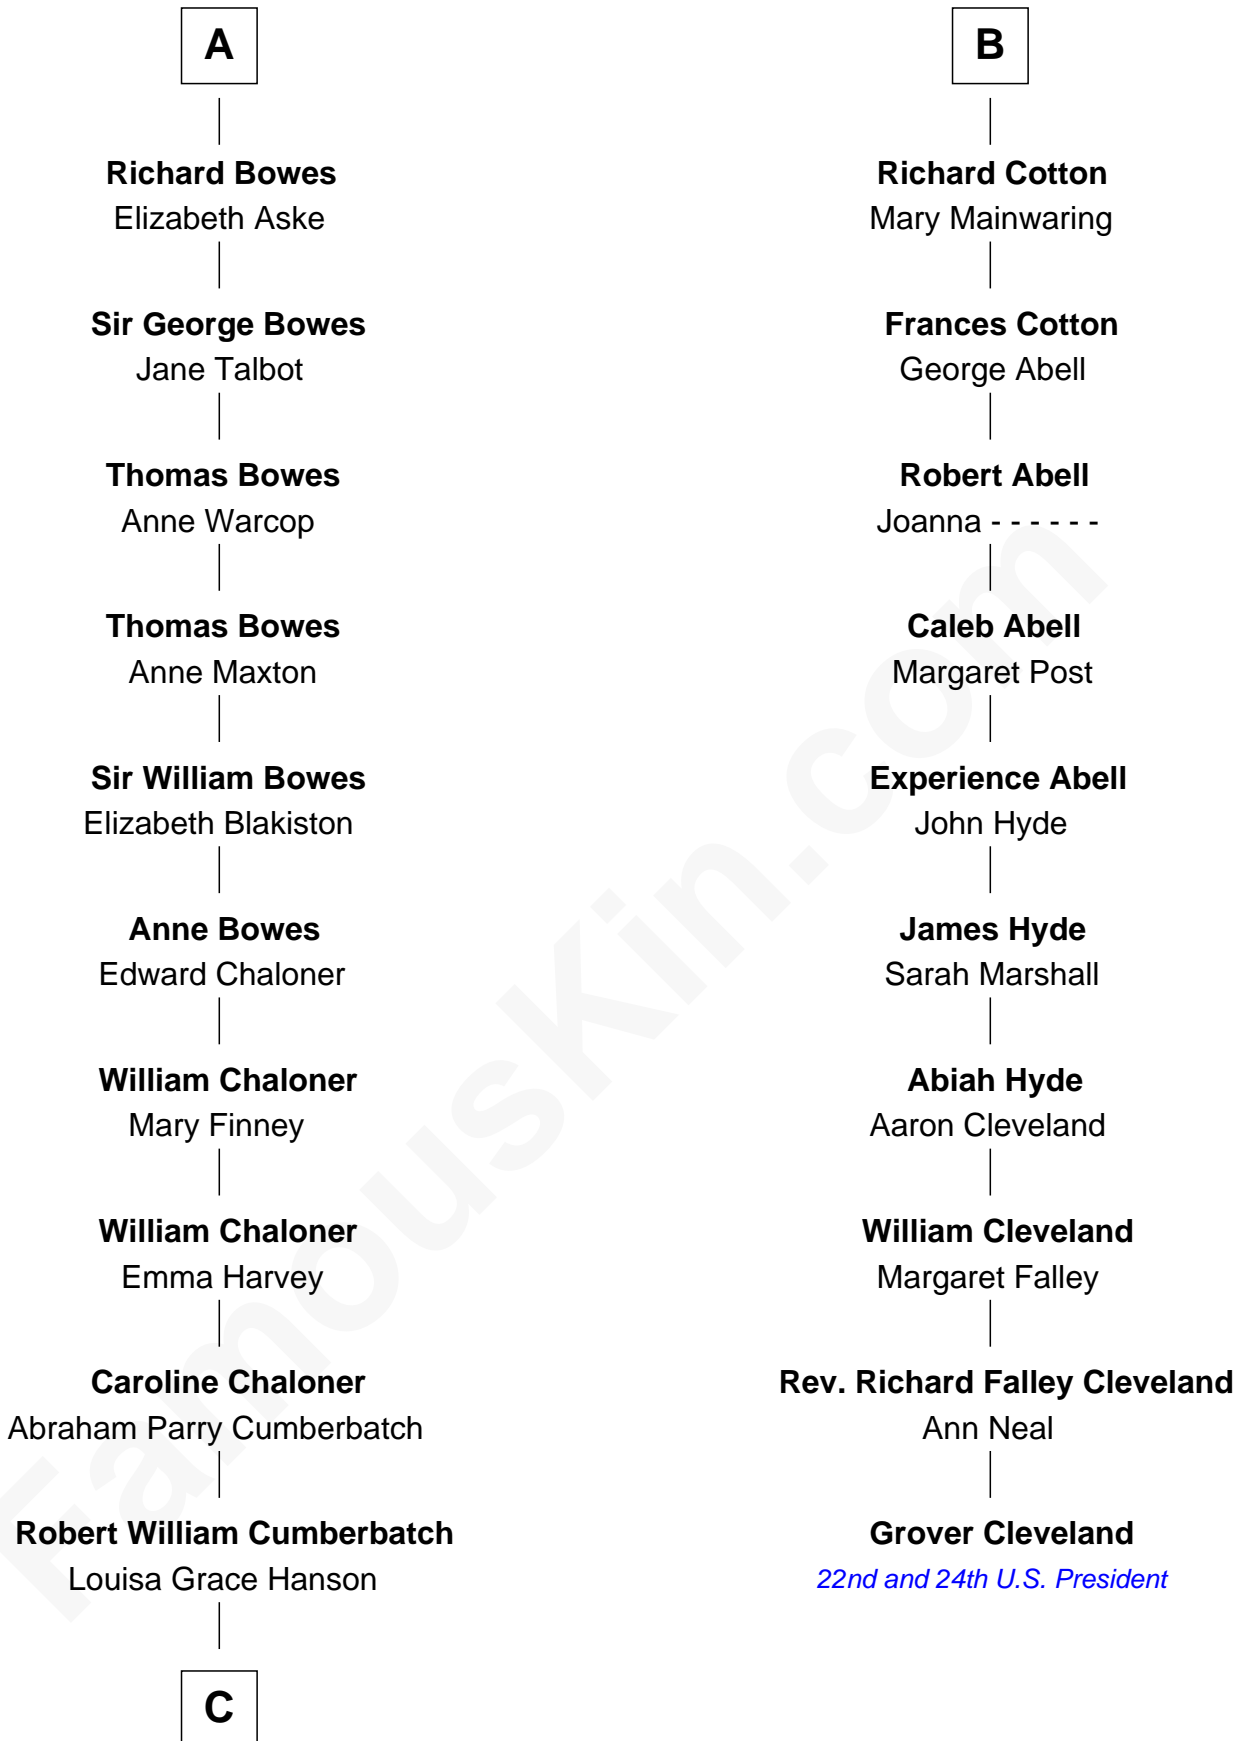

FamousKin.com

Relationship Chart of

Benedict Cumberbatch
Movie, Television and Stage Actor

16th cousin 4 times removed of

Grover Cleveland
22nd and 24th U.S. President

Sir Thomas de Berkeley
 Joan de Ferrers

C

Henry Alfred Cumberbatch

Hélène Gertrude Rees

Henry Carlton Cumberbatch

Pauline Ellen Laing Congdon

Timothy Carlton Congdon Cumberbatch

Wanda Ventham

Benedict Cumberbatch