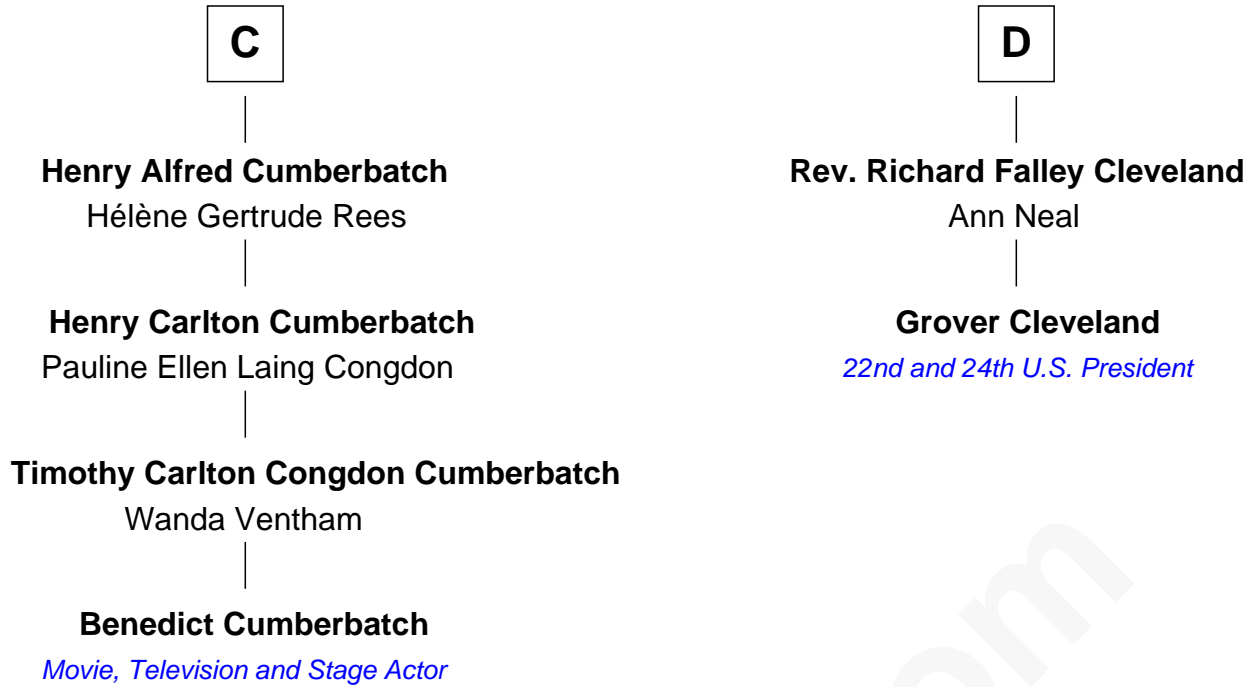

## Relationship Chart of

**Benedict Cumberbatch**

*Movie, Television and Stage Actor*

18th cousin 2 times removed of

**Grover Cleveland**

*22nd and 24th U.S. President*

**Humphrey de Bohun**

Elizabeth Plantagenet

**Eleanor de Bohun**  
Sir James le Boteler

**James le Boteler**  
Elizabeth Darcy

**James Butler**  
Anne de Welles

**James Butler**  
Joan Beauchamp

**Elizabeth Butler**  
John Talbot

**Sir Gilbert Talbot**  
Audrey Cotton

**Sir John Talbot**  
Margaret Troutbeck

**A**

**Eleanor de Bohun**  
Sir James le Boteler

**James le Boteler**  
Elizabeth Darcy

**James Butler**  
Anne de Welles

**James Butler**  
Joan Beauchamp

**Elizabeth Butler**  
John Talbot

**Ann Talbot**  
Sir Henry Vernon

**Elizabeth Vernon**  
Sir Robert Corbet

**B**

FamousKin.com