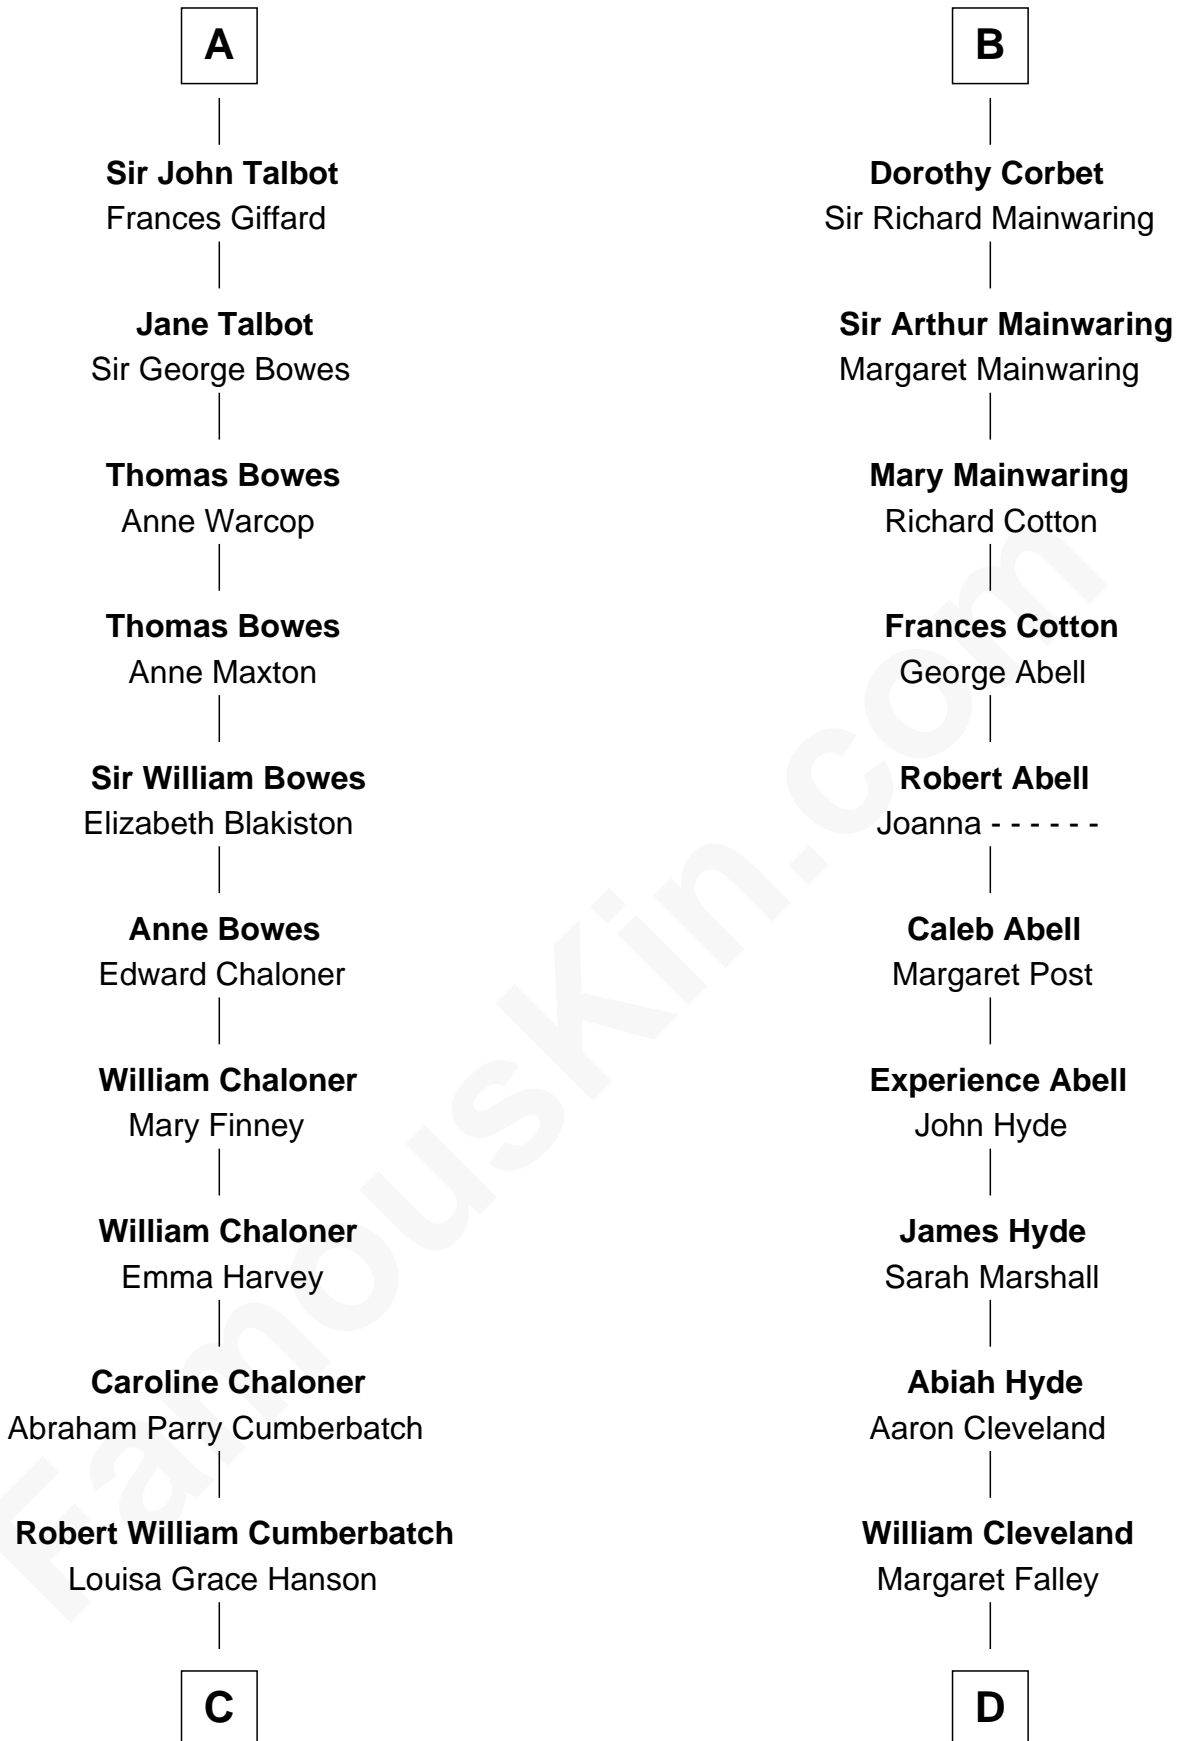

## Relationship Chart of

**Benedict Cumberbatch**

*Movie, Television and Stage Actor*

18th cousin 2 times removed of

**Grover Cleveland**

*22nd and 24th U.S. President*

**Humphrey de Bohun**

Elizabeth Plantagenet

**Eleanor de Bohun**  
Sir James le Boteler

**James le Boteler**  
Elizabeth Darcy

**James Butler**  
Anne de Welles

**James Butler**  
Joan Beauchamp

**Elizabeth Butler**  
John Talbot

**Sir Gilbert Talbot**  
Audrey Cotton

**Sir John Talbot**  
Margaret Troutbeck

**A**

**Eleanor de Bohun**  
Sir James le Boteler

**James le Boteler**  
Elizabeth Darcy

**James Butler**  
Anne de Welles

**James Butler**  
Joan Beauchamp

**Elizabeth Butler**  
John Talbot

**Ann Talbot**  
Sir Henry Vernon

**Elizabeth Vernon**  
Sir Robert Corbet

**B**

FamousKin.com