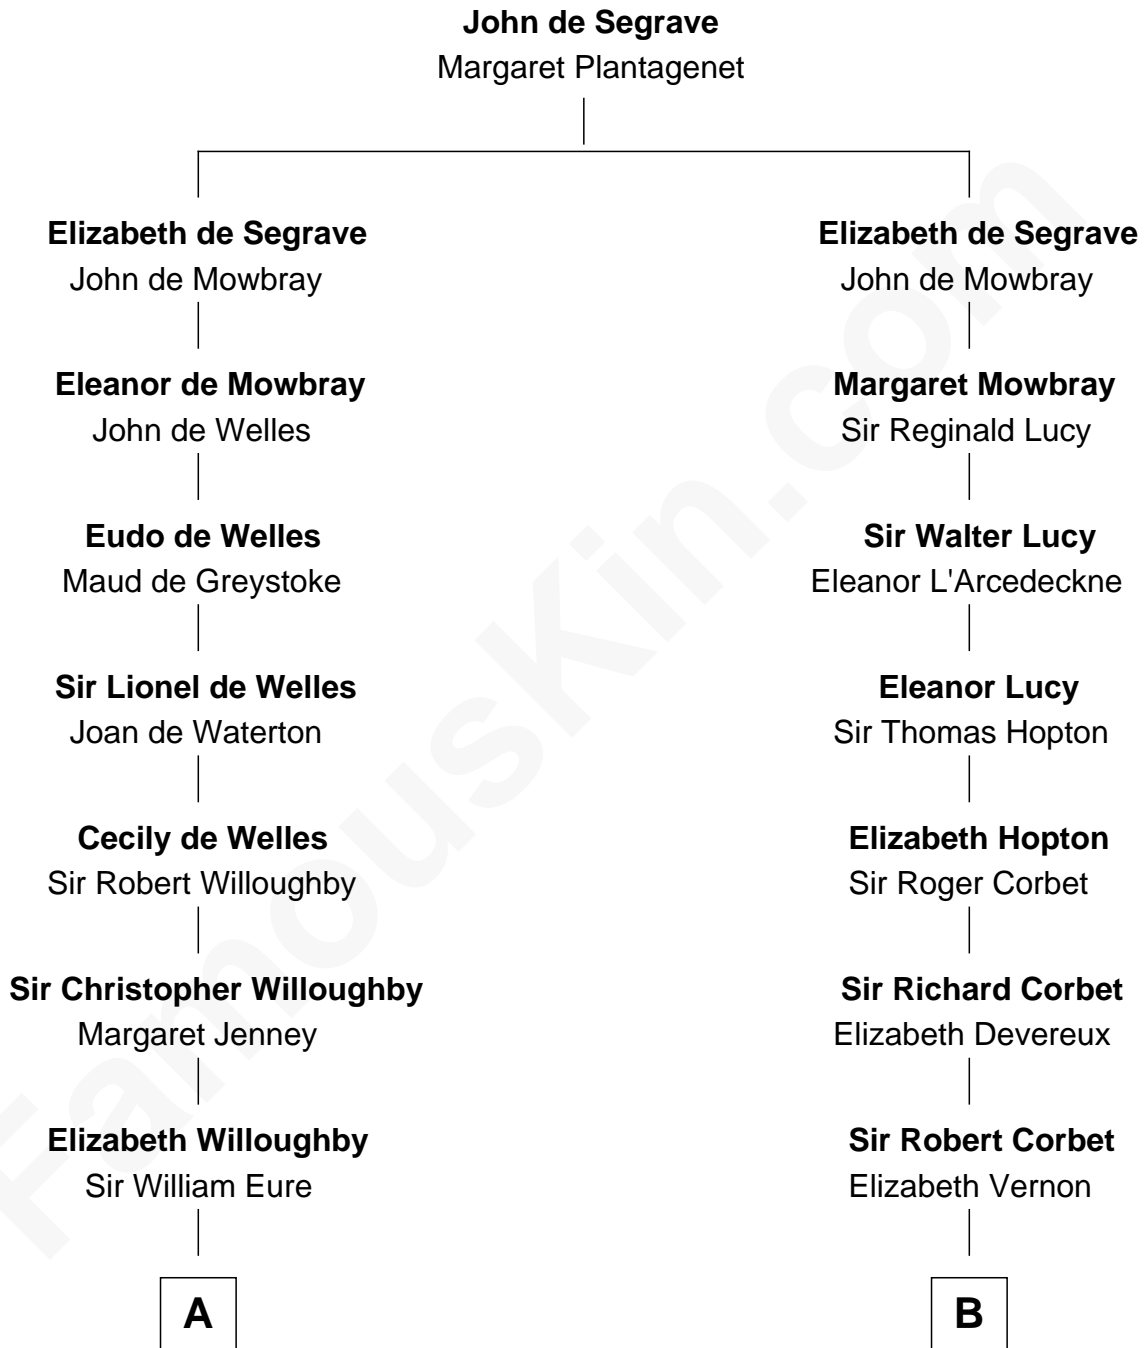

# FamousKin.com

## Relationship Chart of

**Benedict Cumberbatch**  
*Movie, Television and Stage Actor*

18th cousin 3 times removed of

**Grover Cleveland**  
*22nd and 24th U.S. President*

**C**

**Robert William Cumberbatch**

Louisa Grace Hanson

**Henry Alfred Cumberbatch**

Hélène Gertrude Rees

**Henry Carlton Cumberbatch**

Pauline Ellen Laing Congdon

**Timothy Carlton Congdon Cumberbatch**

Wanda Ventham

**Benedict Cumberbatch**