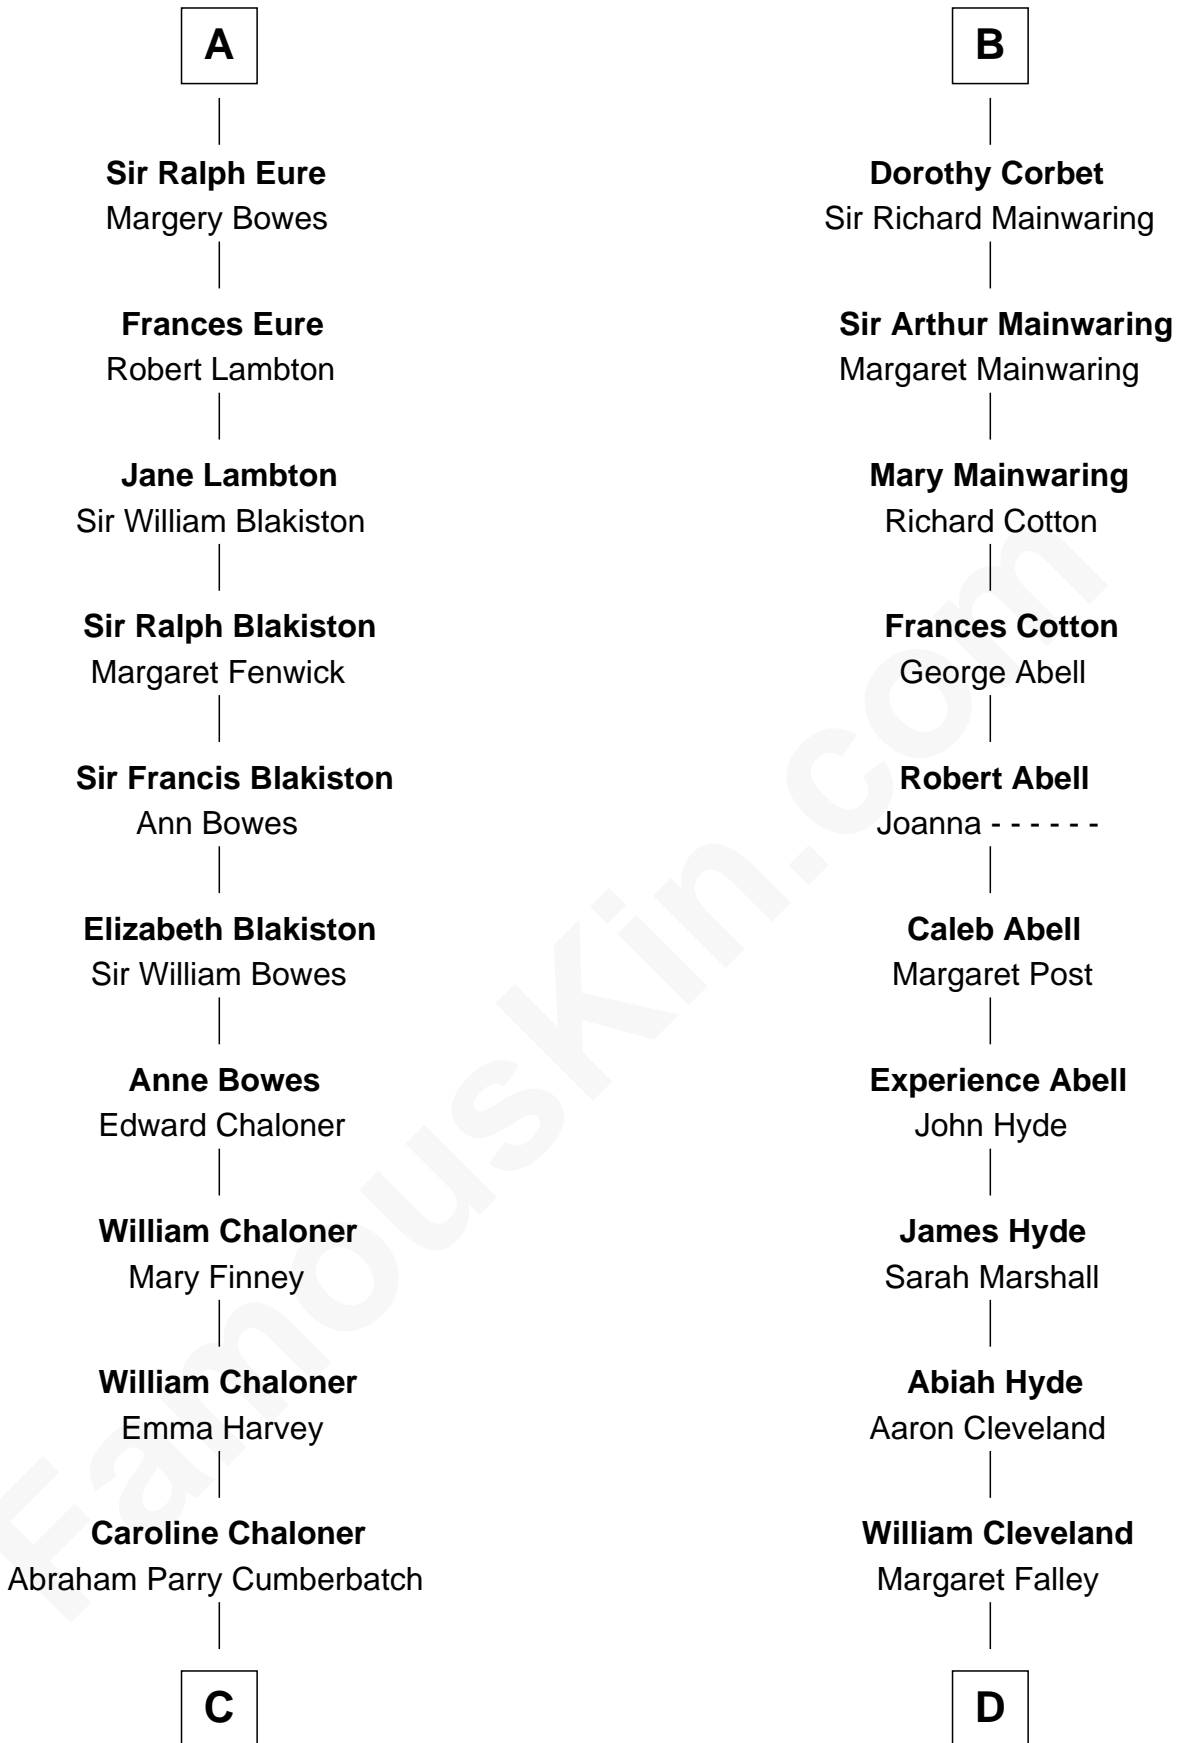

# FamousKin.com

## Relationship Chart of

**Benedict Cumberbatch**  
*Movie, Television and Stage Actor*

18th cousin 3 times removed of

**Grover Cleveland**  
*22nd and 24th U.S. President*

**C**

**Robert William Cumberbatch**

Louisa Grace Hanson

**Henry Alfred Cumberbatch**

Hélène Gertrude Rees

**Henry Carlton Cumberbatch**

Pauline Ellen Laing Congdon

**Timothy Carlton Congdon Cumberbatch**

Wanda Ventham

**Benedict Cumberbatch**