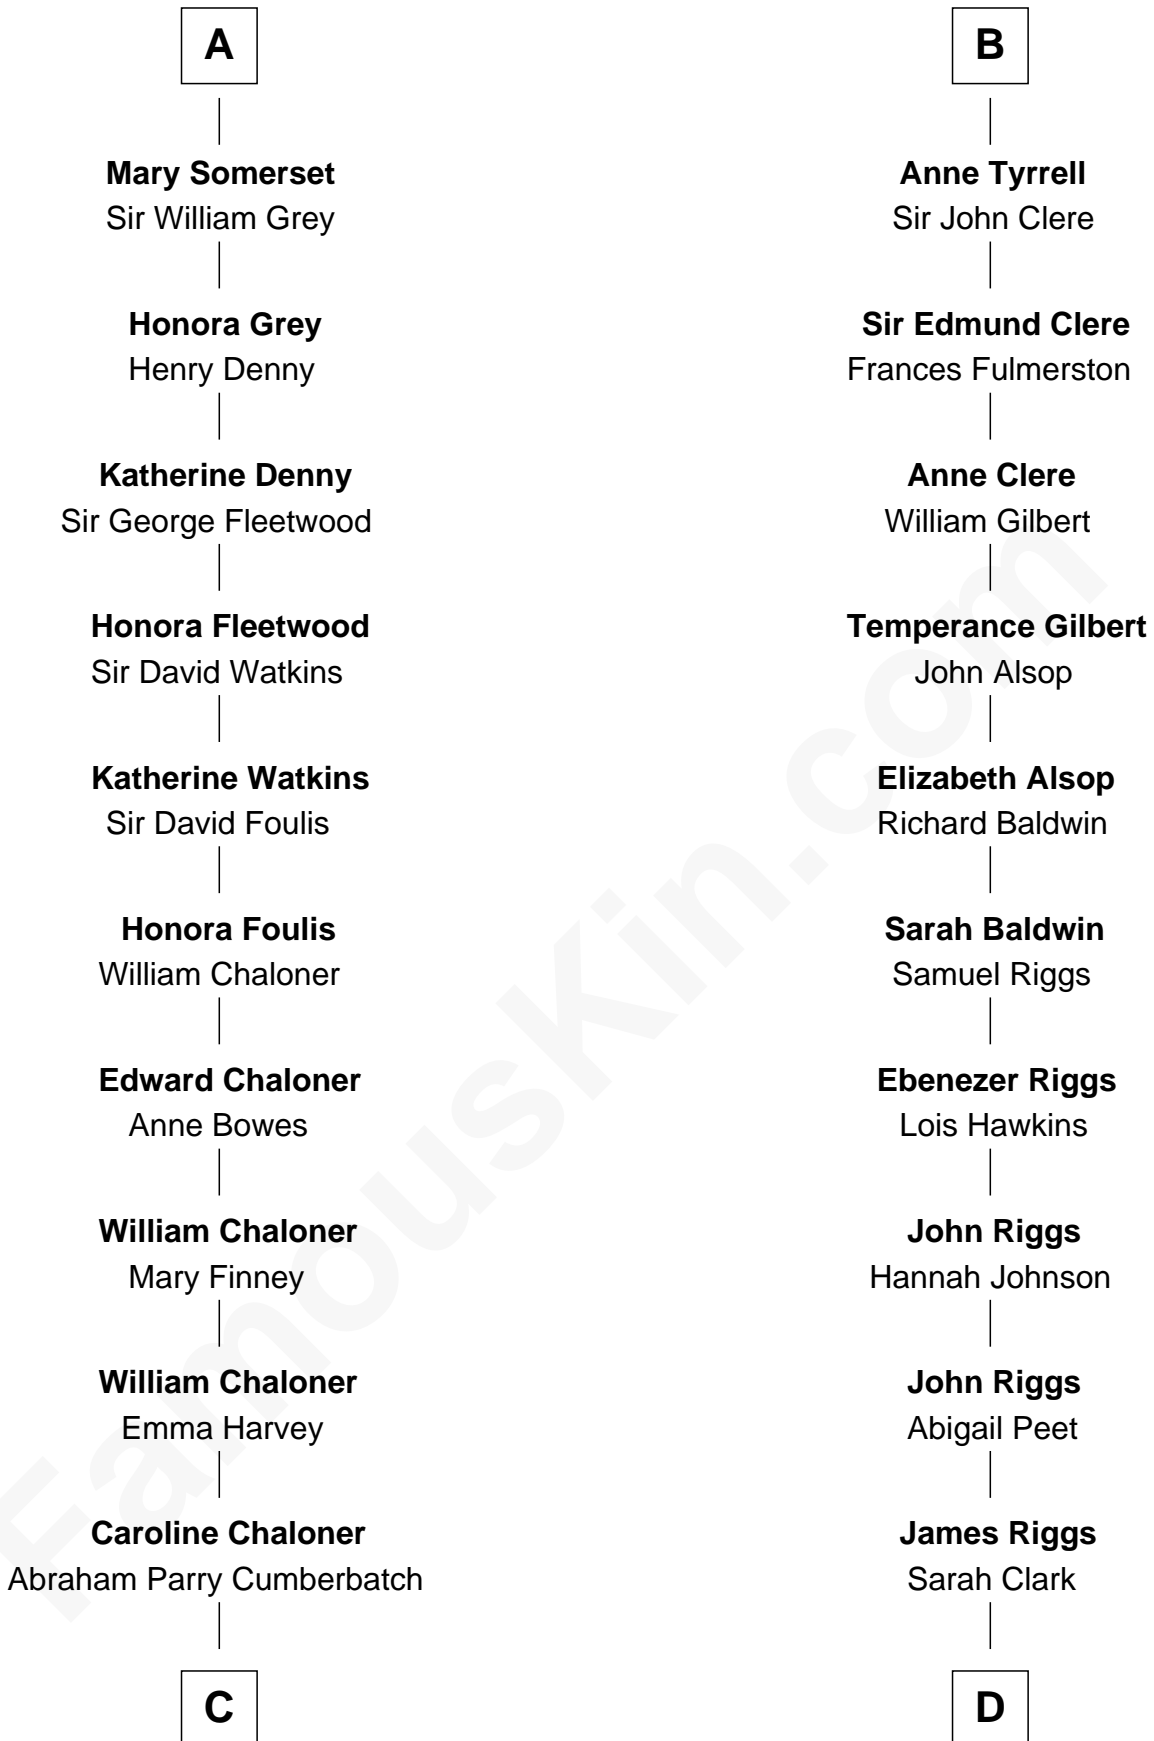

FamousKin.com

Relationship Chart of

Benedict Cumberbatch
Movie, Television and Stage Actor

21st cousin of

Mamie (Doud) Eisenhower
First Lady of President Dwight Eisenhower

William de la Pole

Elena - - - - -

Sir William de la Pole
 Katherine de Norwich

Sir Michael de la Pole
 Katherine Wingfield

Anne de la Pole
 Robert Thorley

Margaret Thorley
 Sir Reynold West

Sir Richard West
 Katherine Hungerford

Sir Thomas West
 Elizabeth Mortimer

Elizabeth West
 Charles Somerset

A

Sir William de la Pole
 Katherine de Norwich

Sir Michael de la Pole
 Katherine Wingfield

Michael de la Pole
 Katherine de Stafford

Isabel de la Pole
 Thomas Morley

Elizabeth Morley
 Sir John Arundell

Anne Arundell
 Sir James Tyrrell

Sir Thomas Tyrrell
 Margaret Willoughby

B

C

Robert William Cumberbatch

Louisa Grace Hanson

Henry Alfred Cumberbatch

Hélène Gertrude Rees