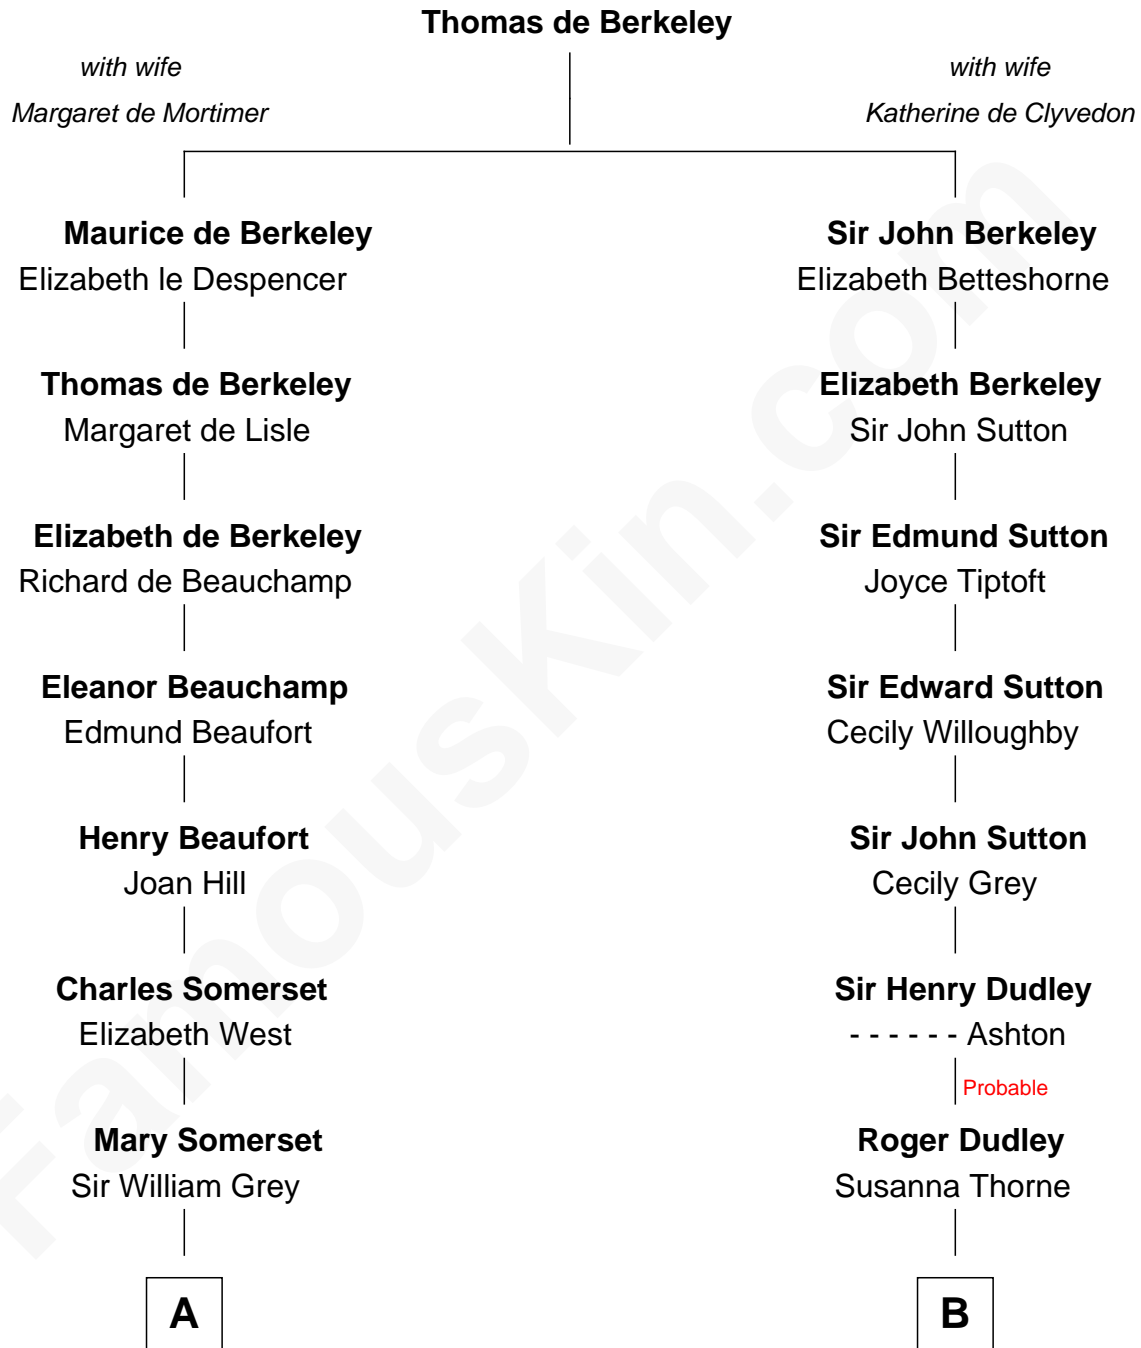

# FamousKin.com Relationship Chart of

**Benedict Cumberbatch**  
Movie, Television and Stage Actor

18th cousin 2 times removed of

**Herbert Hoover**  
31st U.S. President

FamousKin.com