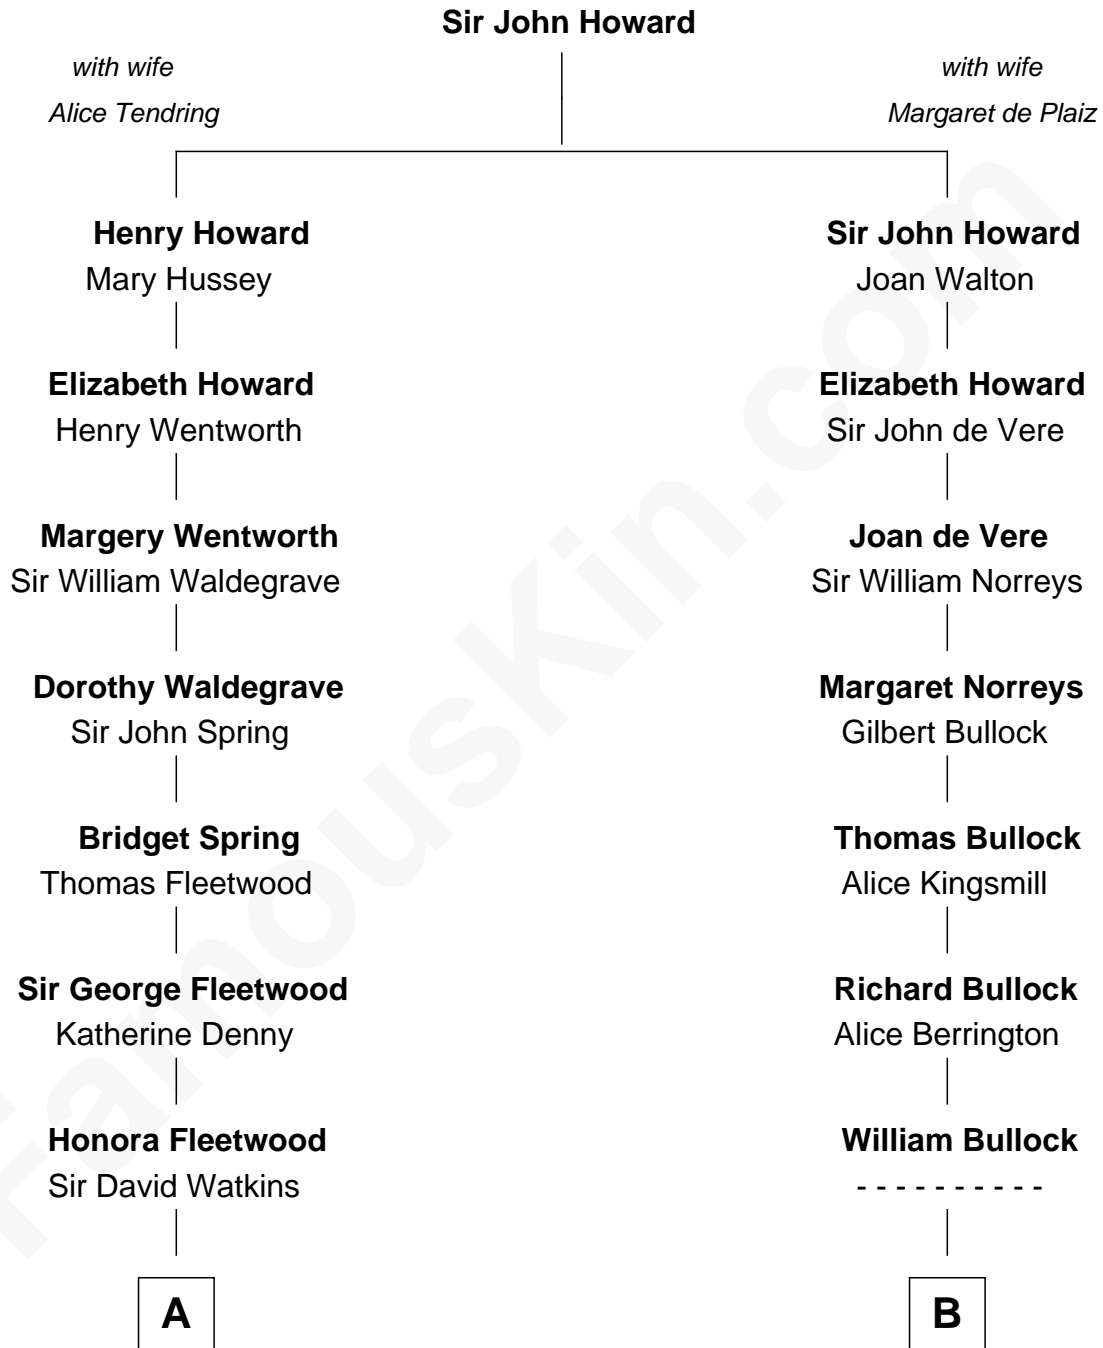

**FamousKin.com**  
**Relationship Chart of**  
**Benedict Cumberbatch**  
*Movie, Television and Stage Actor*

**17th cousin of**  
**Lou (Henry) Hoover**  
*First Lady of President Herbert Hoover*

**A**

**Katherine Watkins**

Sir David Foulis

**Honora Foulis**

William Chaloner

**Edward Chaloner**

Anne Bowes

**William Chaloner**

Mary Finney

**William Chaloner**

Emma Harvey

**Caroline Chaloner**

Abraham Parry Cumberbatch

**Robert William Cumberbatch**

Louisa Grace Hanson

**Henry Alfred Cumberbatch**

Hélène Gertrude Rees